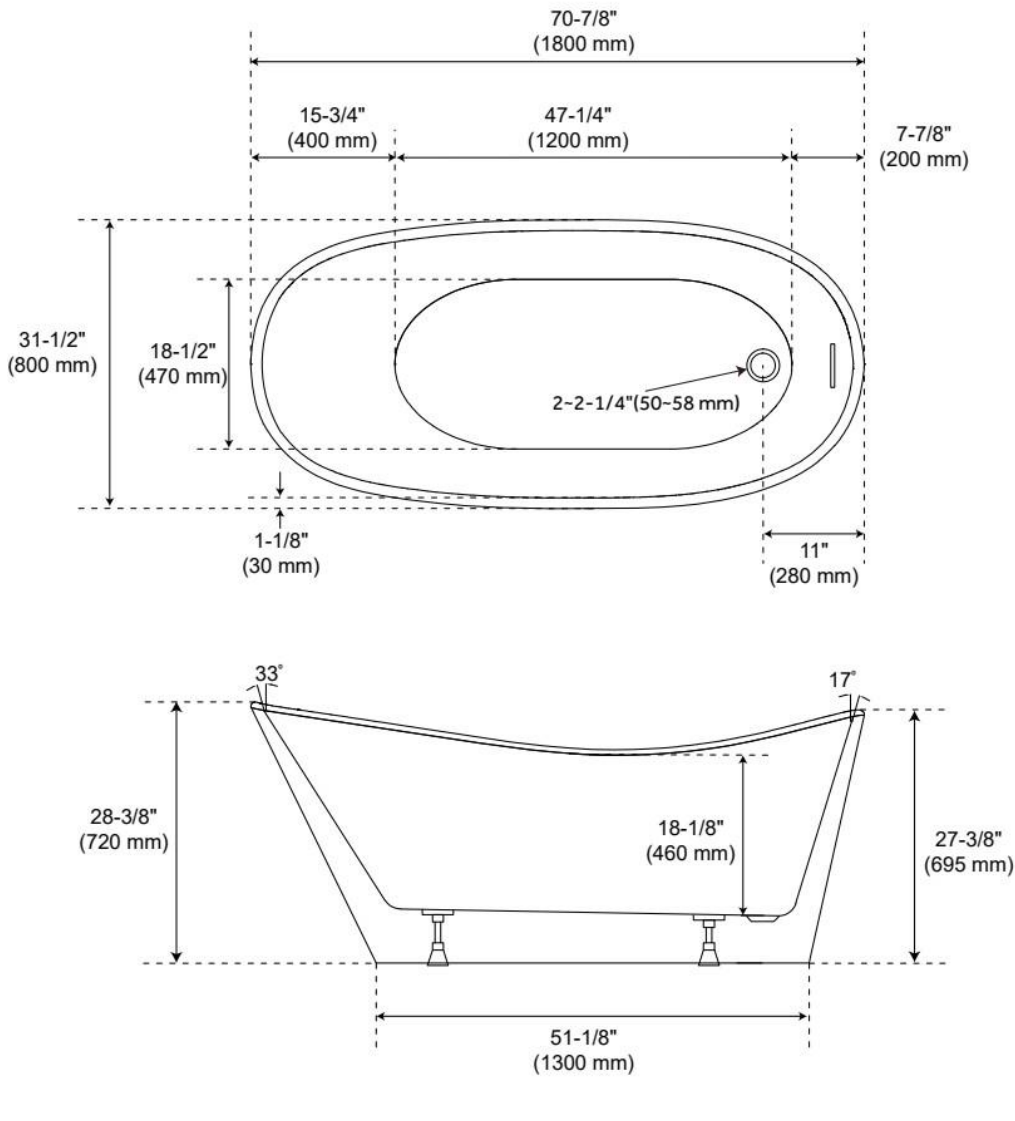

71" SAUNDERS ACRYLIC FREESTANDING TUB

SKU: 930319-71

Code: SH480877, SH474492

REVISED 2/5/2025