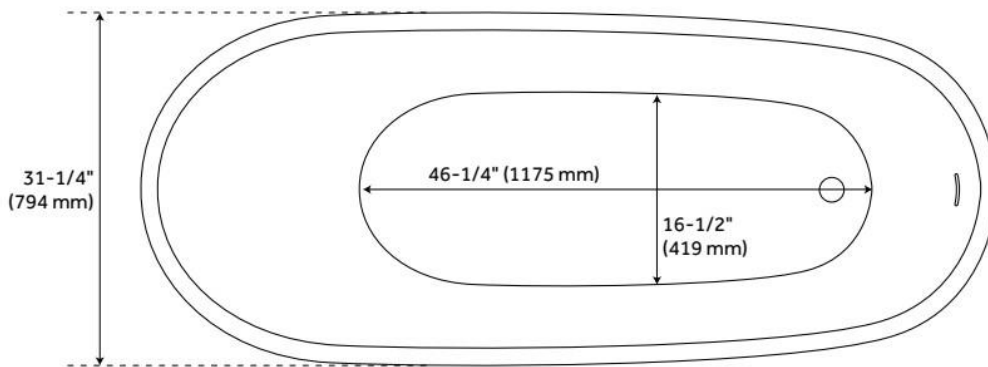

71" SAUNDERS ACRYLIC FREESTANDING TUB

SKU: 930319-71

Code: SH480877, SH474492

REVISED 6/25/2024