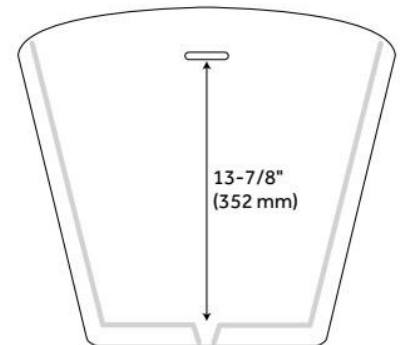

71" SAUNDERS ACRYLIC FREESTANDING TUB

SKU: 930319-71

Code: SH480877, SH474492

REVISED 6/25/2024