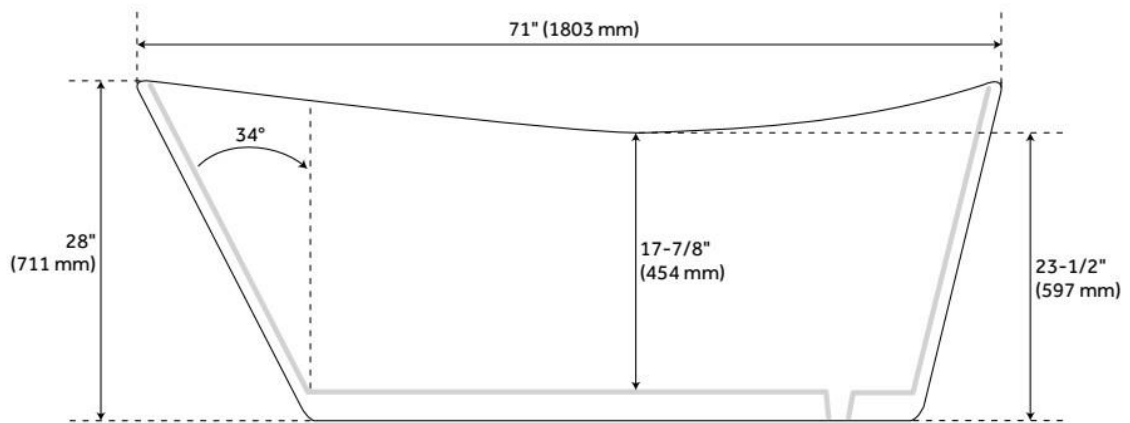

71" SAUNDERS ACRYLIC FREESTANDING TUB

SKU: 930319-71

Code: SH480877, SH474492

REVISED 6/25/2024