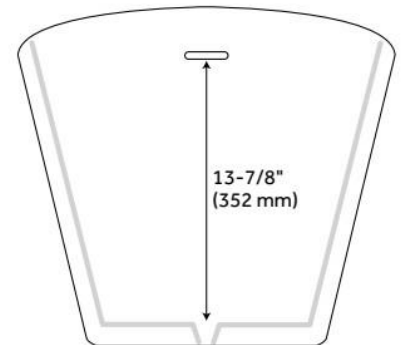

71" SAUNDERS BLACK ACRYLIC FREESTANDING TUB

SKU: 930320-71

Code: SH480878, SH474554

REVISED 6/26/2024