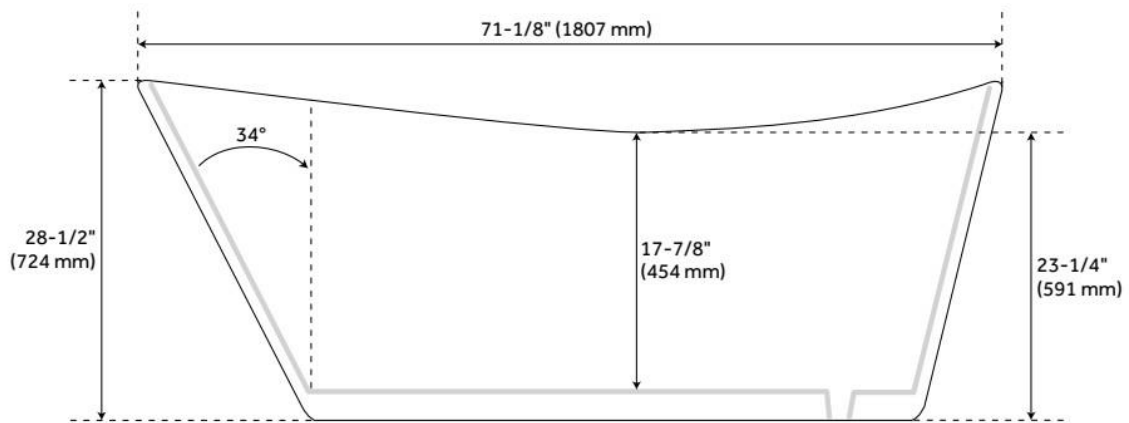

71" SAUNDERS BLACK ACRYLIC FREESTANDING TUB

SKU: 930320-71

Code: SH480878, SH474554

REVISED 6/26/2024