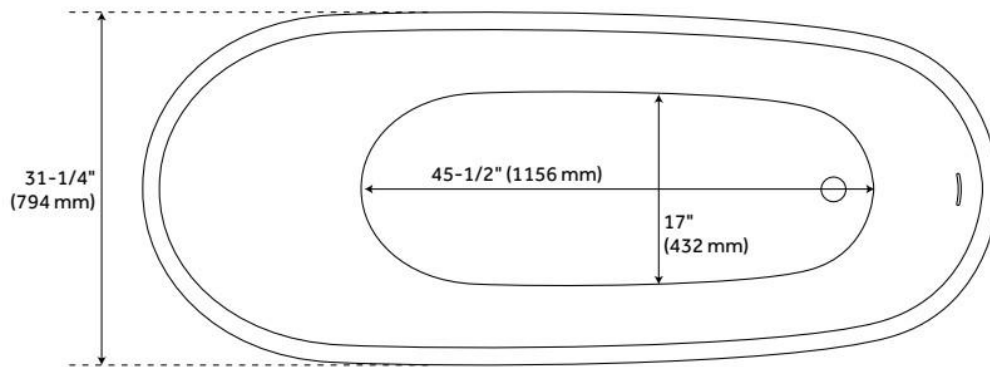

71" SAUNDERS BLACK ACRYLIC FREESTANDING TUB

SKU: 930320-71

Code: SH480878, SH474554

REVISED 6/26/2024