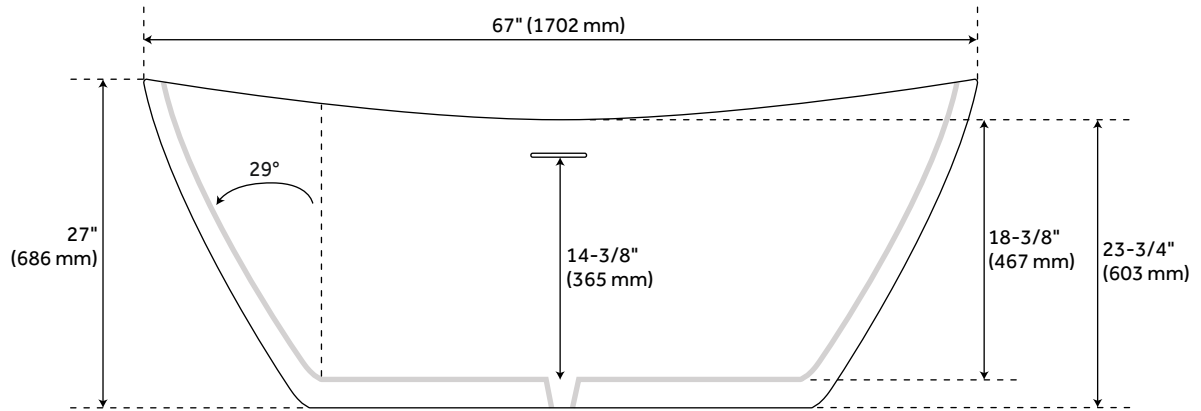

67" RENLO ACRYLIC FREESTANDING TUB

SKU: 930342-67
Code: SH414000

FEATURES

Design: Modern
Product Finish: White
Material: acrylic
Length: 67"
Width: 31-1/2"
Height: 27"
Overflow Hole: true
Water Depth To Overflow: 14-3/8"
Exterior Treatment: Smooth
Interior Treatment: Smooth
Faucet Included: No
Shape: Rectangle
Overflow Options: Standard Overflow
Tub Overflow: Optional
Tub Material: Acrylic
Tub Interior Length: 42"
Tub Interior Width: 18"
Tap Deck: No
Faucet Drillings: No Drillings
Built-In Adjusters: Yes
Tub Weight Uncrated (lbs): 150
Tub Weight Crated (lbs): 260

IAPMO
ASSE 1016 Type P/T

REVISED 3/27/2023

67" RENLO ACRYLIC FREESTANDING TUB

SKU: 930342-67
Code: SH414000

ADDITIONAL FEATURES

- All dimensions are ($\pm 1/2$ ").
- Formed of two 3.8mm acrylic sheets, the air between acting as thermal insulator.
- Overflow option includes a Standard overflow which remains open to allow water into the drain.
- Insulation option: increases heat retention and prevents condensation due to water and air temperature fluctuations.
- Optional Quick Connect Drop-In Drain Kit Includes:
 - Floor Plate, 1-1/2" PVC Pipe, 2" x 1-1/2" Trap Adapters, 1 Brass Threaded, 1 Brass Unthreaded Tailpiece and Plug.
 - Installs above your subfloor, but underneath your cement floor or tile, so you do not need access below the fixture.

REVISED 3/27/2023

67" RENLO ACRYLIC FREESTANDING TUB

SKU: 930342-67

All dimensions and specifications are nominal and may vary. Use actual products for accuracy in critical situations.