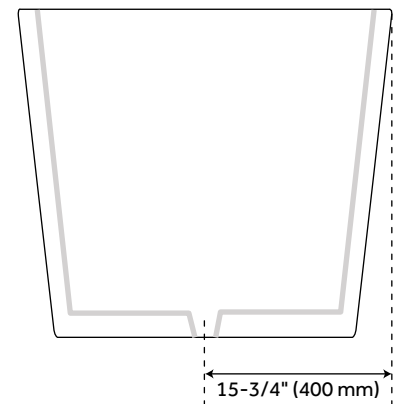

67" RENLO ACRYLIC FREESTANDING TUB

SKU: 930342-67
Code: SH414000

FEATURES

Design: Modern
Product Finish: White
Material: acrylic
Length: 67"
Width: 31-1/2"
Height: 27"
Overflow Hole: true
Water Depth To Overflow: 14-3/8"
Exterior Treatment: Smooth
Interior Treatment: Smooth
Faucet Included: No
Shape: Rectangle
Overflow Options: Standard Overflow
Tub Overflow: Optional
Tub Material: Acrylic
Tub Interior Length: 42"
Tub Interior Width: 18"
Tap Deck: No
Faucet Drillings: No Drillings
Built-In Adjusters: Yes
Tub Weight Uncrated (lbs): 150
Tub Weight Crated (lbs): 260

IAPMO
ASSE 1016 Type P/T

REVISED 3/27/2023

67" RENLO ACRYLIC FREESTANDING TUB

SKU: 930342-67
Code: SH414000

ADDITIONAL FEATURES

- All dimensions are ($\pm 1/2$ ").
- Formed of two 3.8mm acrylic sheets, the air between acting as thermal insulator.
- Overflow option includes a Standard overflow which remains open to allow water into the drain.
- Insulation option: increases heat retention and prevents condensation due to water and air temperature fluctuations.
- Optional Quick Connect Drop-In Drain Kit Includes:
 - Floor Plate, 1-1/2" PVC Pipe, 2" x 1-1/2" Trap Adapters, 1 Brass Threaded, 1 Brass Unthreaded Tailpiece and Plug.
 - Installs above your subfloor, but underneath your cement floor or tile, so you do not need access below the fixture.

REVISED 3/27/2023

67" RENLO ACRYLIC FREESTANDING TUB

SKU: 930342-67

All dimensions and specifications are nominal and may vary. Use actual products for accuracy in critical situations.