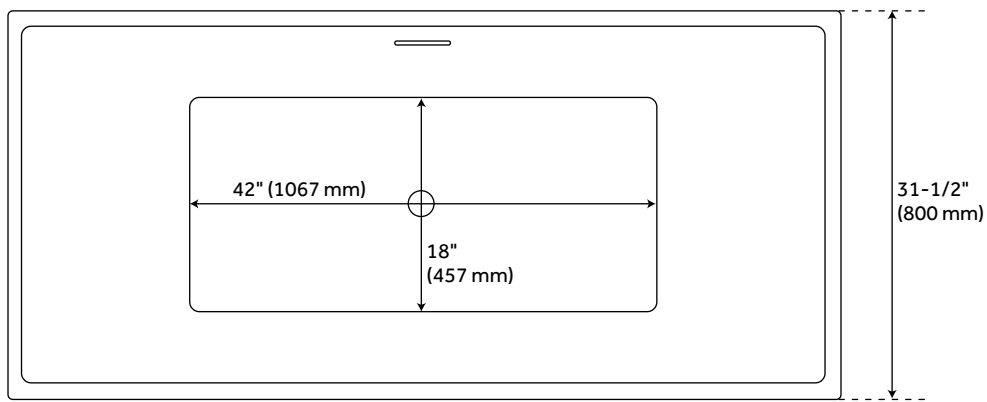

67" RENLO ACRYLIC FREESTANDING TUB

SKU: 930342-67
Code: SH414000

FEATURES

Design: Modern
Product Finish: White
Material: acrylic
Length: 67"
Width: 31-1/2"
Height: 27"
Overflow Hole: true
Water Depth To Overflow: 14-3/8"
Exterior Treatment: Smooth
Interior Treatment: Smooth
Faucet Included: No
Shape: Rectangle
Overflow Options: Standard Overflow
Tub Overflow: Optional
Tub Material: Acrylic
Tub Interior Length: 42"
Tub Interior Width: 18"
Tap Deck: No
Faucet Drillings: No Drillings
Built-In Adjusters: Yes
Tub Weight Uncrated (lbs): 150
Tub Weight Crated (lbs): 260

IAPMO
ASSE 1016 Type P/T

REVISED 3/27/2023

67" RENLO ACRYLIC FREESTANDING TUB

SKU: 930342-67
Code: SH414000

ADDITIONAL FEATURES

- All dimensions are ($\pm 1/2$ ").
- Formed of two 3.8mm acrylic sheets, the air between acting as thermal insulator.
- Overflow option includes a Standard overflow which remains open to allow water into the drain.
- Insulation option: increases heat retention and prevents condensation due to water and air temperature fluctuations.
- Optional Quick Connect Drop-In Drain Kit Includes:
 - Floor Plate, 1-1/2" PVC Pipe, 2" x 1-1/2" Trap Adapters, 1 Brass Threaded, 1 Brass Unthreaded Tailpiece and Plug.
 - Installs above your subfloor, but underneath your cement floor or tile, so you do not need access below the fixture.

REVISED 3/27/2023

67" RENLO ACRYLIC FREESTANDING TUB

SKU: 930342-67

All dimensions and specifications are nominal and may vary. Use actual products for accuracy in critical situations.