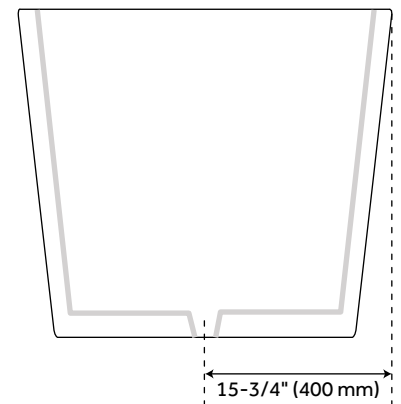

67" RENLO ACRYLIC FREESTANDING TUB

SKU: 930342-67

Code: SH414000, SH474100

FEATURES

Design: Modern
Product Finish: White
Material: Acrylic
Length: 67"
Width: 31-1/2"
Height: 27"
Depth: 14-3/8"
Overflow Hole: Yes
Water Depth To Overflow: 14-3/8"
Exterior Treatment: Smooth
Interior Treatment: Smooth
Faucet Included: No
Shape: Rectangle
Size: 67"
Tub Overflow: Yes
Integral Drain & Overflow: Yes
Tub Material: Acrylic
Tub Interior Length: 42"
Tub Interior Width: 18"
Tap Deck: No
Faucet Drillings: No Drillings
Built-In Adjusters: Yes
Tub Weight Uncrated (lbs): 150
Tub Weight Crated (lbs): 260

IAPMO

LISTED ID: SH112130*

REVISED 9/29/2023

67" RENLO ACRYLIC FREESTANDING TUB

SKU: 930342-67

Code: SH414000, SH474100

ADDITIONAL FEATURES

- All dimensions are ($\pm 1/2"$).
- Formed of two acrylic sheets, the air between acting as thermal insulator.
- Insulation option: increases heat retention and prevents condensation due to water and air temperature fluctuations.
- Optional Quick Connect Drop-In Drain Kit Includes:
 - Floor Plate, 1-1/2" PVC Pipe, 2" x 1-1/2" Trap Adapters, 1 Brass Threaded, 1 Brass Unthreaded Tailpiece and Plug.
 - Installs above your subfloor, but underneath your cement floor or tile, so you do not need access below the fixture.

REVISED 9/29/2023

67" RENLO ACRYLIC FREESTANDING TUB

SKU: 930342-67

All dimensions and specifications are nominal and may vary. Use actual products for accuracy in critical situations.