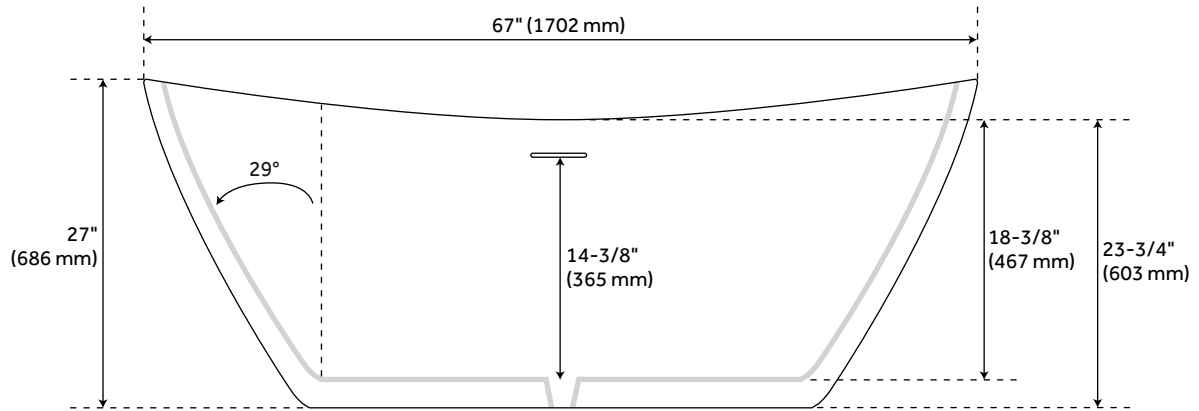

67" RENLO ACRYLIC FREESTANDING TUB

SKU: 930342-67

Code: SH414000, SH474100

FEATURES

Design: Modern
Product Finish: White
Material: Acrylic
Length: 67"
Width: 31-1/2"
Height: 27"
Depth: 14-3/8"
Overflow Hole: Yes
Water Depth To Overflow: 14-3/8"
Exterior Treatment: Smooth
Interior Treatment: Smooth
Faucet Included: No
Shape: Rectangle
Size: 67"
Tub Overflow: Yes
Integral Drain & Overflow: Yes
Tub Material: Acrylic
Tub Interior Length: 42"
Tub Interior Width: 18"
Tap Deck: No
Faucet Drillings: No Drillings
Built-In Adjusters: Yes
Tub Weight Uncrated (lbs): 150
Tub Weight Crated (lbs): 260

IAPMO

LISTED ID: SH112130*

REVISED 9/29/2023

67" RENLO ACRYLIC FREESTANDING TUB

SKU: 930342-67

Code: SH414000, SH474100

ADDITIONAL FEATURES

- All dimensions are ($\pm 1/2"$).
- Formed of two acrylic sheets, the air between acting as thermal insulator.
- Insulation option: increases heat retention and prevents condensation due to water and air temperature fluctuations.
- Optional Quick Connect Drop-In Drain Kit Includes:
 - Floor Plate, 1-1/2" PVC Pipe, 2" x 1-1/2" Trap Adapters, 1 Brass Threaded, 1 Brass Unthreaded Tailpiece and Plug.
 - Installs above your subfloor, but underneath your cement floor or tile, so you do not need access below the fixture.

REVISED 9/29/2023

67" RENLO ACRYLIC FREESTANDING TUB

SKU: 930342-67

All dimensions and specifications are nominal and may vary. Use actual products for accuracy in critical situations.