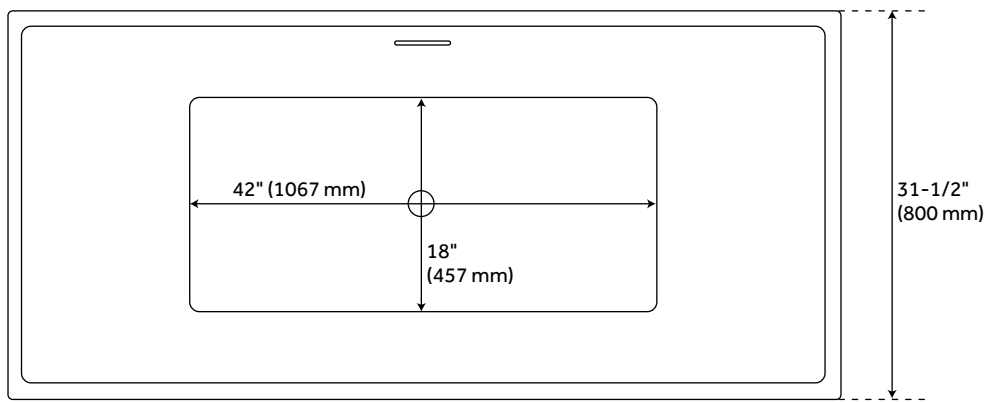

67" RENLO ACRYLIC FREESTANDING TUB

SKU: 930342-67

Code: SH414000, SH474100

FEATURES

Design: Modern
Product Finish: White
Material: Acrylic
Length: 67"
Width: 31-1/2"
Height: 27"
Depth: 14-3/8"
Overflow Hole: Yes
Water Depth To Overflow: 14-3/8"
Exterior Treatment: Smooth
Interior Treatment: Smooth
Faucet Included: No
Shape: Rectangle
Size: 67"
Tub Overflow: Yes
Integral Drain & Overflow: Yes
Tub Material: Acrylic
Tub Interior Length: 42"
Tub Interior Width: 18"
Tap Deck: No
Faucet Drillings: No Drillings
Built-In Adjusters: Yes
Tub Weight Uncrated (lbs): 150
Tub Weight Crated (lbs): 260

IAPMO

LISTED ID: SH112130*

REVISED 9/29/2023

67" RENLO ACRYLIC FREESTANDING TUB

SKU: 930342-67

Code: SH414000, SH474100

ADDITIONAL FEATURES

- All dimensions are ($\pm 1/2"$).
- Formed of two acrylic sheets, the air between acting as thermal insulator.
- Insulation option: increases heat retention and prevents condensation due to water and air temperature fluctuations.
- Optional Quick Connect Drop-In Drain Kit Includes:
 - Floor Plate, 1-1/2" PVC Pipe, 2" x 1-1/2" Trap Adapters, 1 Brass Threaded, 1 Brass Unthreaded Tailpiece and Plug.
 - Installs above your subfloor, but underneath your cement floor or tile, so you do not need access below the fixture.

REVISED 9/29/2023

67" RENLO ACRYLIC FREESTANDING TUB

SKU: 930342-67

All dimensions and specifications are nominal and may vary. Use actual products for accuracy in critical situations.