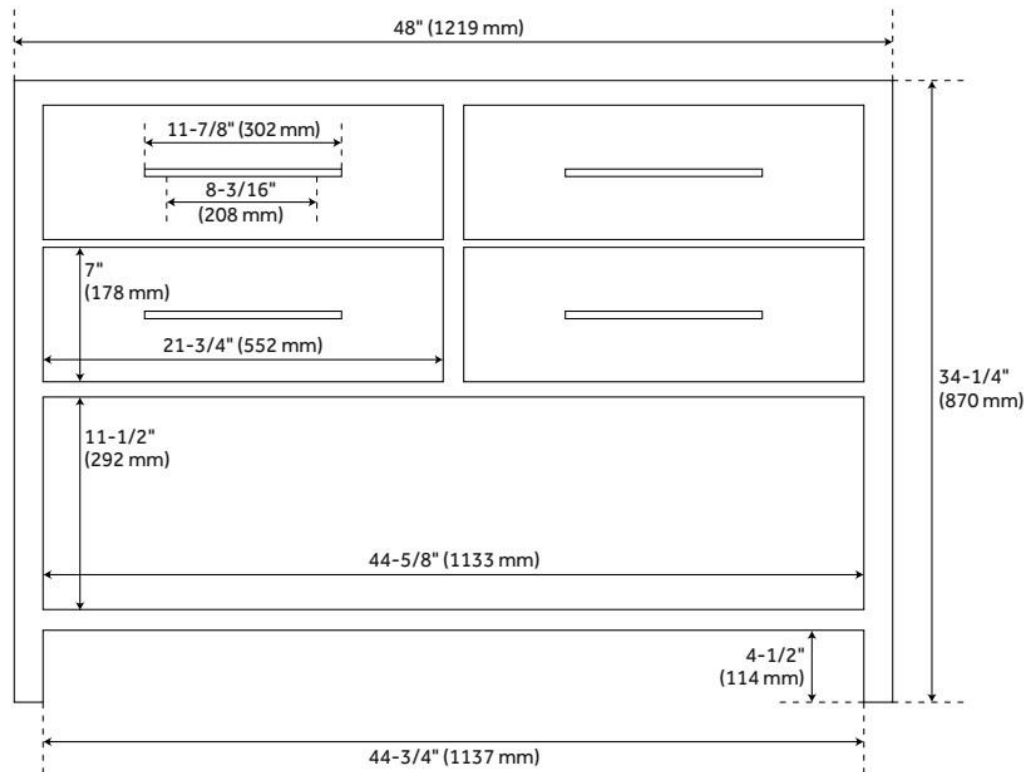

LISTED ID: 506895

ADDITIONAL FEATURES

- Includes a matching backsplash and a white porcelain sink.
- Granite is A-grade. Polished Carrara Marble is sourced from Italy.
- See Installation Instructions for directions to attach the vanity top and sink.
- All dimensions are ($\pm 1/2$ ").
- Each stone top is carved from a single piece of stone and will feature natural variations.

REVISED 8/1/2024

48" ROBERTSON VANITY FOR UNDERMOUNT SINK - BLACK

SKU: 930775-UM

Code: SH463231, SH463236, SH463235, SH463234, SH463233, SH463232, SH463237

REVISED 8/1/2024