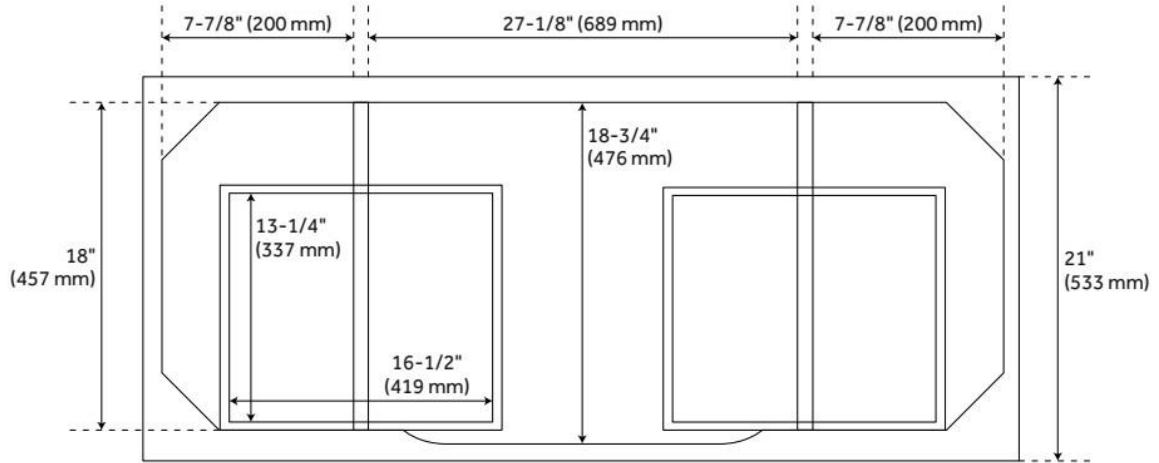

48" ROBERTSON VANITY FOR UNDERMOUNT SINK - BLACK

SKU: 930775-UM

Code: SH463231, SH463236, SH463235, SH463234, SH463233, SH463232, SH463237

REVISED 8/1/2024