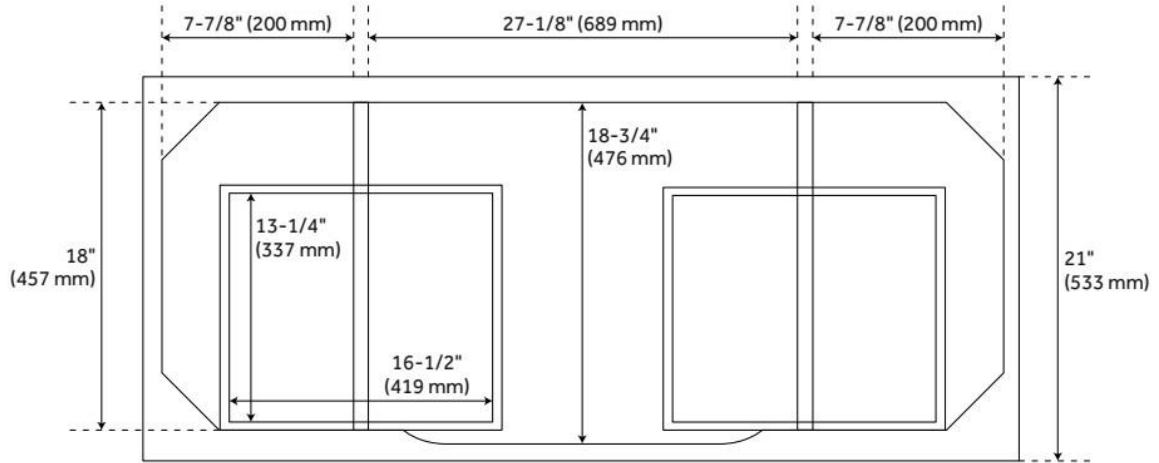

48" ROBERTSON VANITY FOR UNDERMOUNT SINK - BRIGHT WHITE

SKU: 930781

Code: SH459613, SH459614, SH456937, SH456936, SH449040

REVISED 8/5/2024