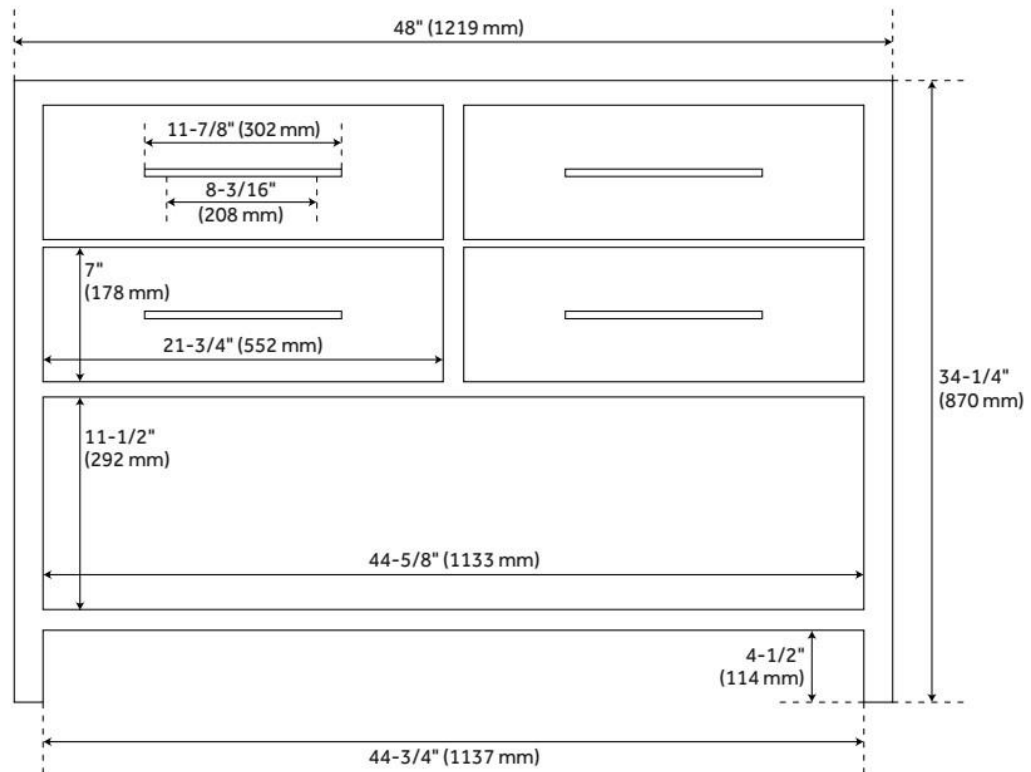

48" ROBERTSON VANITY FOR UNDERMOUNT SINK - BRIGHT WHITE

SKU: 930781

Code: SH459613, SH459614, SH456937, SH456936, SH449040

FEATURES

Material: Mahogany
Product Finish: Bright White
Number of Drawers: 2
Dovetail Drawers: Yes
Hardware Finish: Antique Brass
Built-In Adjusters: Yes

LISTED ID: 506895

ADDITIONAL FEATURES

- Granite is A-grade. Polished Carrara Marble is sourced from Italy.
- See Installation Instructions for directions to attach the vanity top and sink.
- Each stone top is carved from a single piece of stone and will feature natural variations.
- Includes a matching backsplash and a white porcelain sink.
- [Wood finish samples available.](#)

REVISED 8/5/2024

48" ROBERTSON VANITY FOR UNDERMOUNT SINK - BRIGHT WHITE

SKU: 930781

Code: SH459613, SH459614, SH456937, SH456936, SH449040

REVISED 8/5/2024