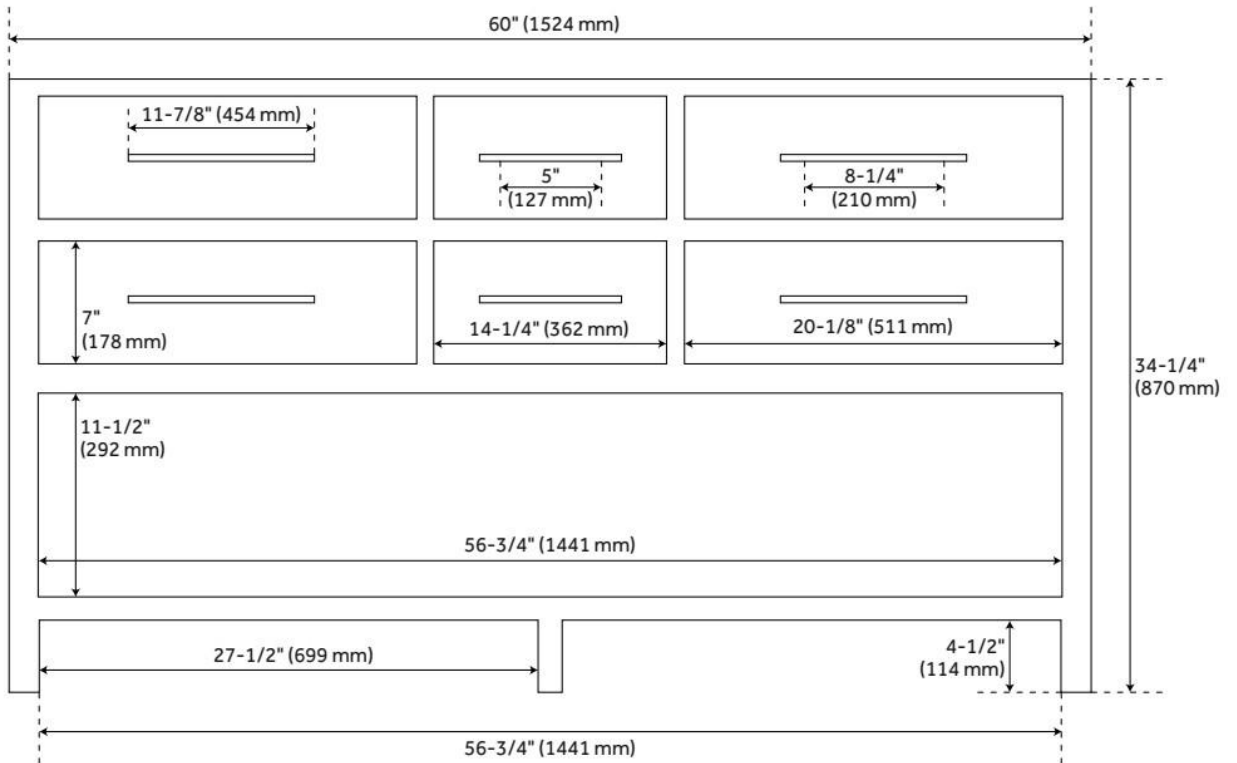

60" ROBERTSON DOUBLE CONSOLE VANITY FOR UNDERMOUNT SINKS - BLACK

SKU: 930784-UM

Code: SH464140, SH464136, SH464135, SH464139, SH464138, SH464137, SH464141

FEATURES

Material: Mahogany
Number of Drawers: 4
Dovetail Drawers: Yes
Hardware Finish: Antique Brass
Built-In Adjusters: Yes

LISTED ID: 506895

ADDITIONAL FEATURES

- Includes a matching backsplash and a white porcelain sinks.
- Granite is A-grade. Polished Carrara Marble is sourced from Italy.
- See Installation Instructions for directions to attach the vanity top and sink.
- All dimensions are ($\pm 1/2"$).
- Each stone top is carved from a single piece of stone and will feature natural variations.

REVISED 8/12/2024

60" ROBERTSON DOUBLE CONSOLE VANITY FOR UNDERMOUNT SINKS - BLACK

SKU: 930784-UM

Code: SH464140, SH464136, SH464135, SH464139, SH464138, SH464137, SH464141

REVISED 8/12/2024