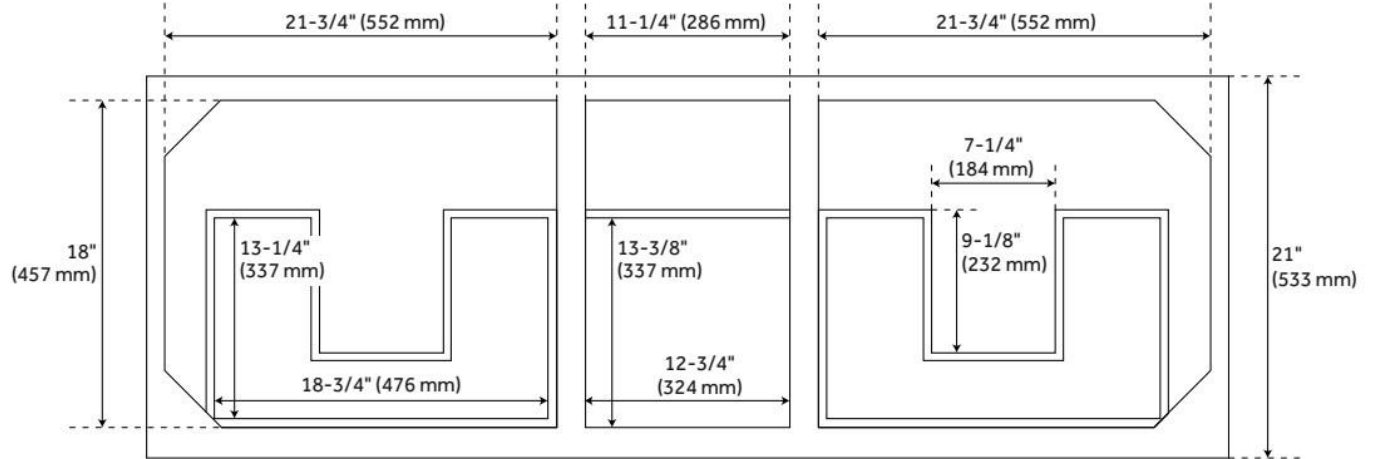

60" ROBERTSON DOUBLE CONSOLE VANITY FOR UNDERMOUNT SINKS - BLACK

SKU: 930784-UM

Code: SH464140, SH464136, SH464135, SH464139, SH464138, SH464137, SH464141

REVISED 8/12/2024