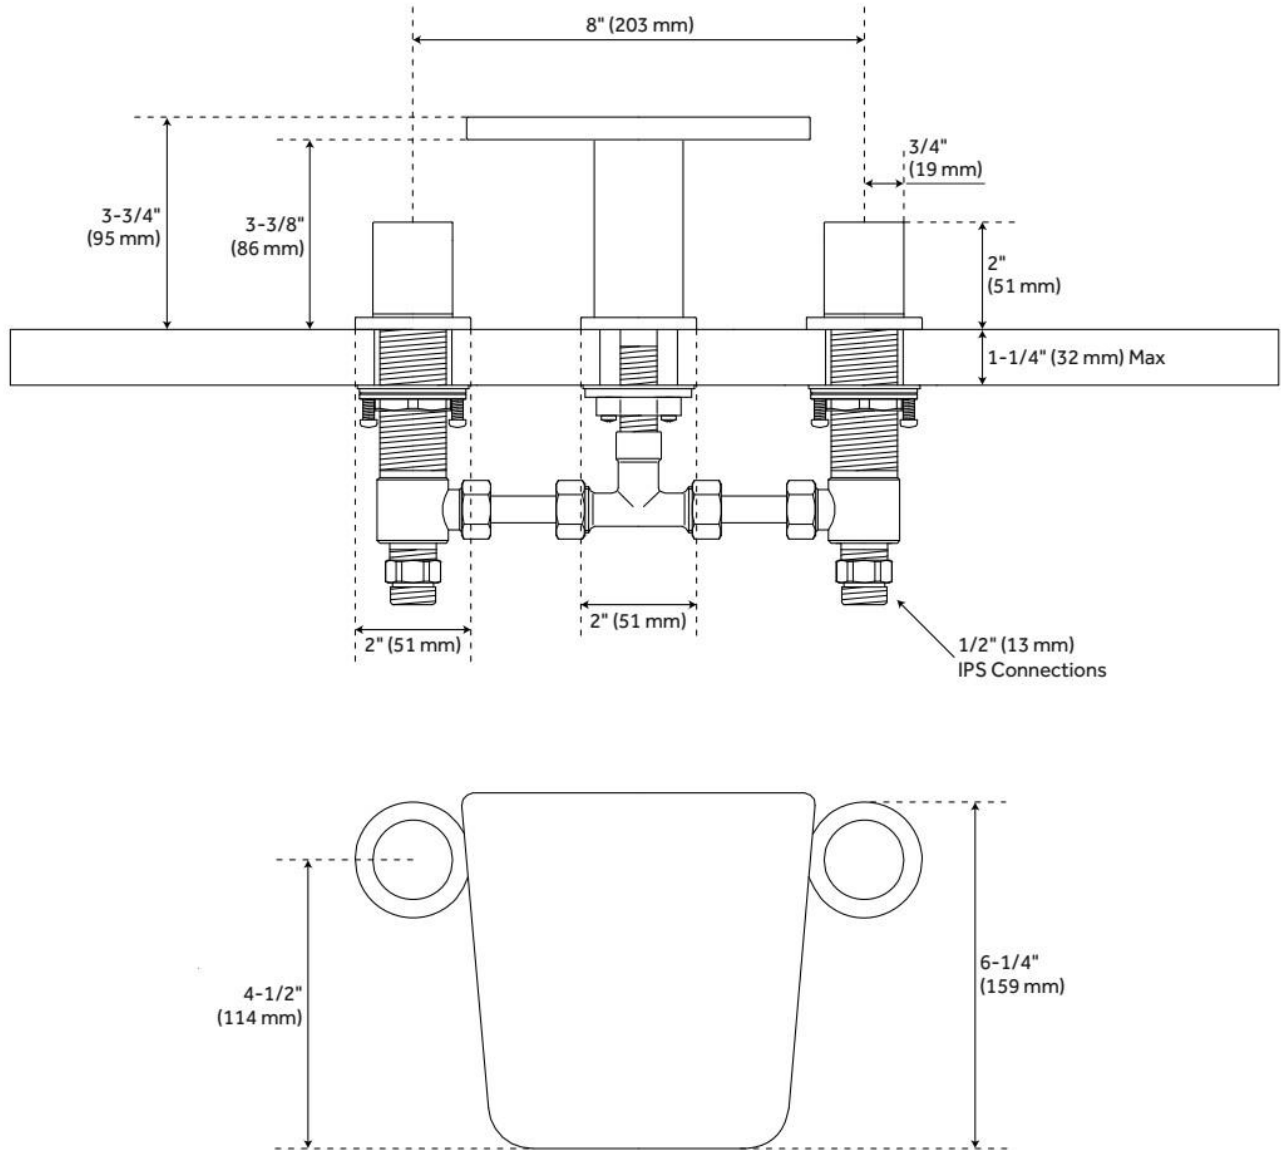

KNOX WIDESPREAD WATERFALL FAUCET WITH POP-UP DRAIN

SKU: 930802

Code: SH414705, SH414706, SH414707

FEATURES

Material: Metal construction for strength and durability

Faucet Centers: 8"

Installation Type: Widespread

Flow Rate: 1.2 gpm (4.5 L/min) @ 60 psi

Cartridge Type: Ceramic Disc

Swivel Spout: No

Drain Type: Metal push-pop with overflow

ASME A112.18.1/CSA B125.1, NSF/ANSI 372, NSF/ANSI 61, NSF/ANSI/CAN 61, NSF/ANSI/CAN 61-9:Q≤1, CEC Listed, Massachusetts Accepted, LISTED ID: SH449702*

ADDITIONAL FEATURES

- Drain is compatible with sinks that have an overflow hole.

REVISED 1/29/2025

KNOX WIDESPREAD WATERFALL FAUCET WITH POP-UP DRAIN

SKU: 930802

Code: SH414705, SH414706, SH414707

REVISED 1/29/2025

KNOX WIDESPREAD WATERFALL FAUCET WITH POP-UP DRAIN

SKU: 930802

Code: SH414705, SH414706, SH414707

REVISED 1/29/2025