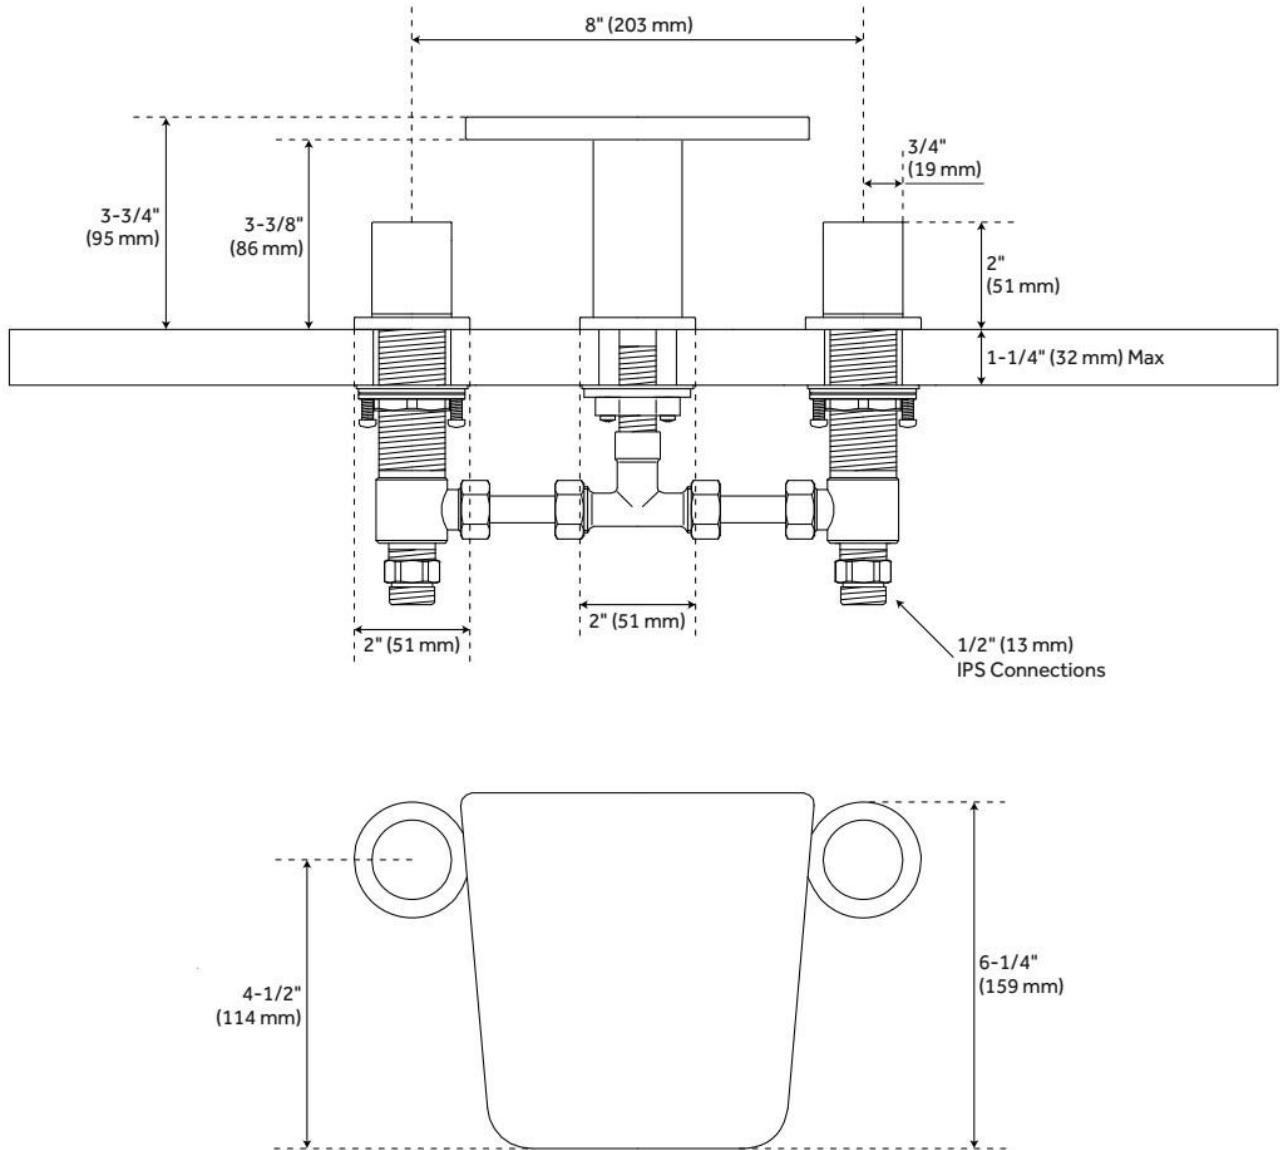

KNOX WIDESPREAD WATERFALL FAUCET WITH POP-UP DRAIN

SKU: 930802

Code: SH414705, SH414706

FEATURES

Material: Metal construction for strength and durability

Installation Type: Widespread

Flow Rate: 1.2 gpm (4.5 L/min) @ 60 psi

Cartridge Type: Ceramic Disc

Swivel Spout: No

Drain Type: Metal push-pop with overflow

ASME A112.18.1/CSA B125.1, NSF/ANSI 372, NSF/ANSI 61, NSF/ANSI/CAN 61, NSF/ANSI/CAN 61-9:Q≤1, LISTED ID: SH439073BN, SH439073PN, SH439073BG, SH439072BN, SH439072CP, SH439072ORB, SH439072PN, SH439072PB, SH439072BG, SH439072MB

ADDITIONAL FEATURES

- Drain is compatible with sinks that have an overflow hole.

REVISED 5/21/2024

KNOX WIDESPREAD WATERFALL FAUCET WITH POP-UP DRAIN

SKU: 930802

Code: SH414705, SH414706

REVISED 5/21/2024