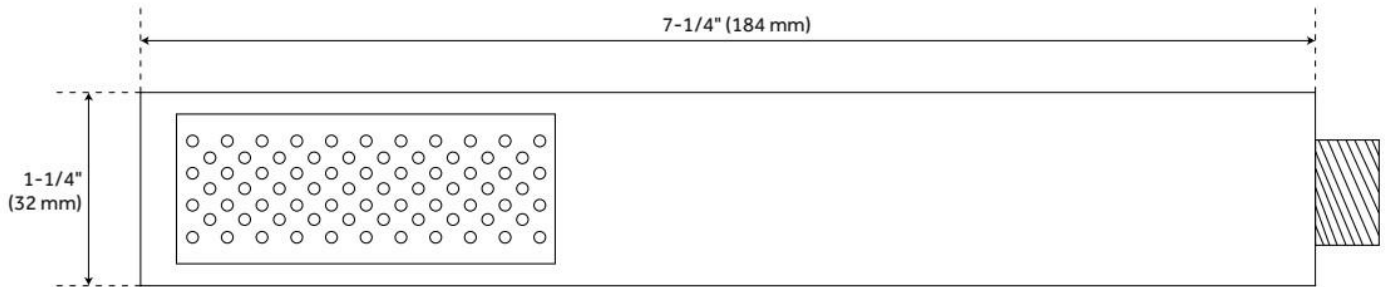

TUBULAR MODERN HAND SHOWER WITH RUBBER NOZZLES

SKU: 914216

Code: SH224359, SH224357, SH224361

1/2" (13 mm)
MALE
Connection

REVISED 5/24/2024