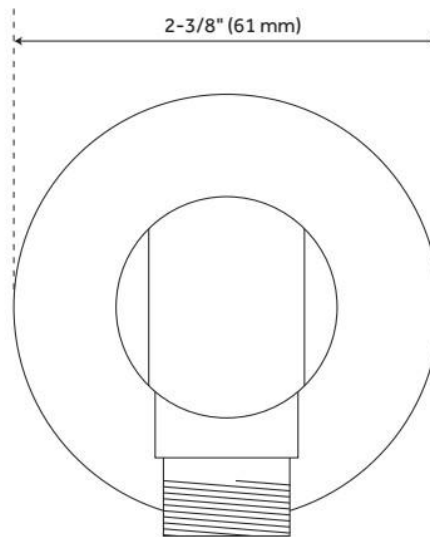

WATER SUPPLY ELBOW FOR HAND SHOWER WITH 1/2" WATER CONNECTION

SKU: 925917

Code: SH380055, SH380056, SH380057

REVISED 5/24/2024