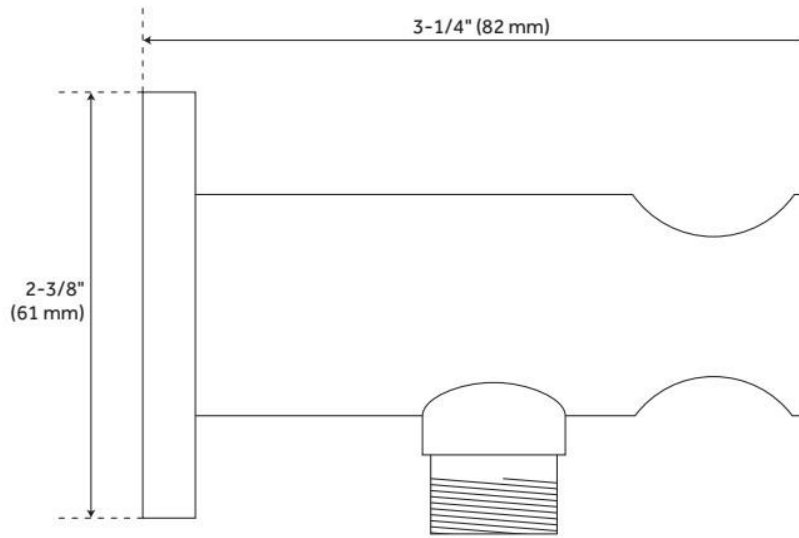

WATER SUPPLY ELBOW FOR HAND SHOWER WITH 1/2" WATER CONNECTION

SKU: 925917

Code: SH380055, SH380056, SH380057

REVISED 5/24/2024