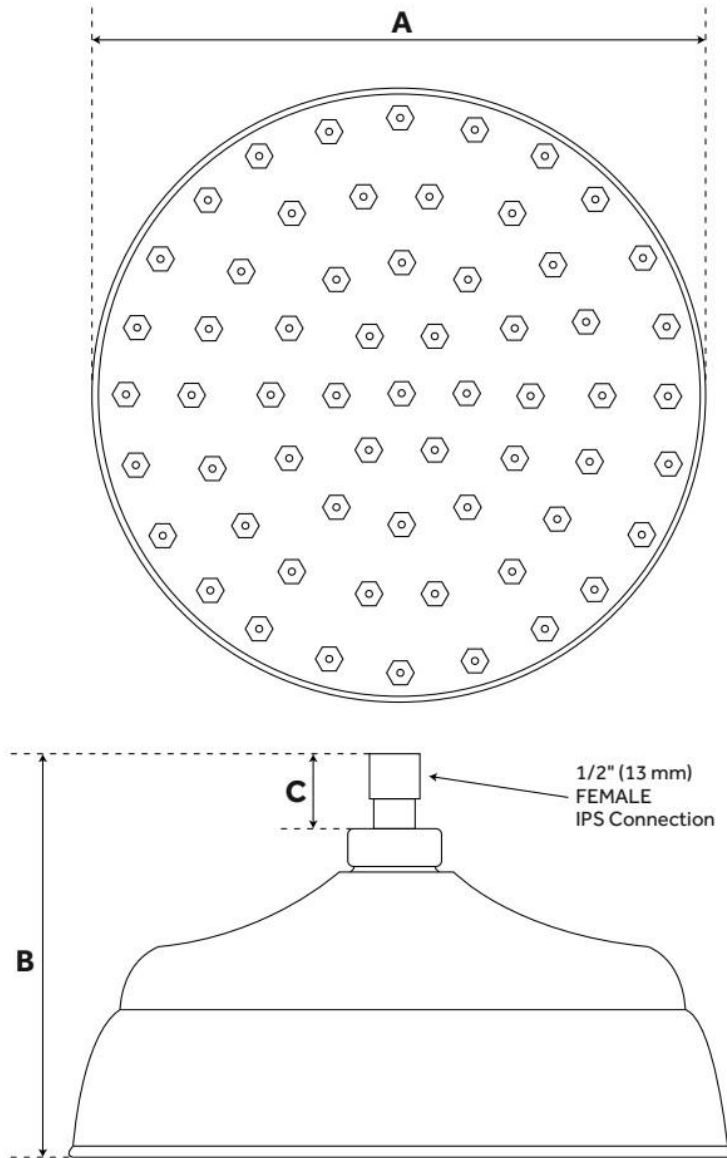

Hand Shower Spray: Full

Hand Shower Flow Rate: 1.8 gpm (6.8 L/min) @ 80 psi

Connection Type: 1/2" IPS

Cartridge Type: Thermostatic

LISTED ID: 515200, 515429, 517033, 518627, 518630, 526075, 515425, 515422, 515201, 515436, 517032, 518628, 518631, 526076, 515433, 515428, 515426, 515421, 515202, 515434, 518629, 518632, 530224, 515431, 515430, 515424, 515423

ASME A112.18.1/CSA B125.1, LISTED ID: 518627, 518628, 518629

ADDITIONAL FEATURES

- Overall dimensions: 2-1/2" diameter.
- Projects 2-1/2" from the wall.
- Spray area measures: 1-1/8" diameter.
- Metal ball joint allows for swivel function.
- Wall mount.
- 1/2" NPT male thread inlet.
- Made of solid brass.
- Sold individually.

- 12", 14", and 17" shower heads do not swivel.

REVISED 5/24/2024

LAMBERT RAINFALL NOZZLE SHOWER HEAD

SKU: 926430

Code: SH434264, SH482200, SH393698, SH482199, SH412466, SH412467, SH412468, SH400048, SH400049, SH400050, SH214373, SH214372, SH214371, SH349142, SH349141, SH349140, SH349139, SH400004, SH349137, SH400053, SH400054, SH400055

Reference A	Reference B	Reference C
5-1/2" (140 mm)	4" (102 mm)	2-5/16" (59 mm)
8" (203 mm)	4-1/2" (114 mm)	3-1/4" (82 mm)
10-1/4" (260 mm)	4-1/2" (114 mm)	2-3/4" (69 mm)
12" (305 mm)	5" (127 mm)	4-1/16" (104 mm)
14-1/8" (359 mm)	5-1/2" (140 mm)	4-9/16" (116 mm)
17" (432 mm)	6" (152 mm)	5-3/16" (132 mm)