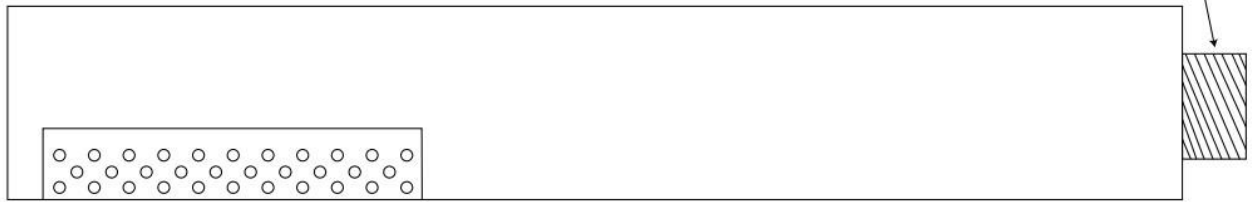

TUBULAR MODERN HAND SHOWER WITH RUBBER NOZZLES

SKU: 914216

Code: SH224359, SH224357, SH224361

1/2" (13 mm)
MALE
Connection

REVISED 5/24/2024