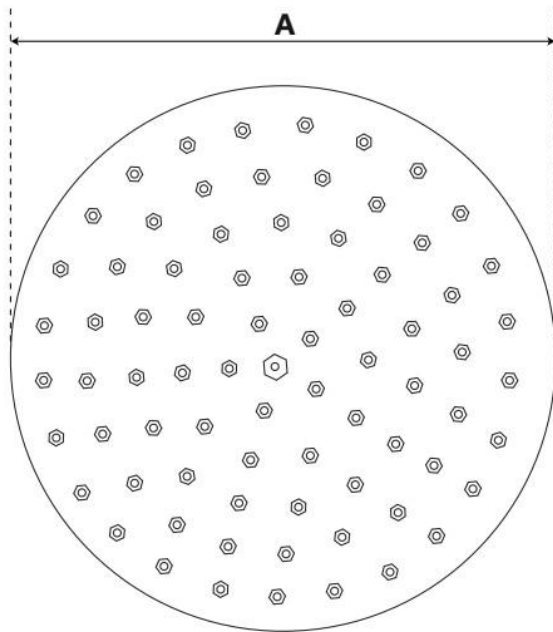

TRIMBLE DUAL SHOWER HEAD SHOWER SYSTEM WITH HAND SHOWER

SKU: 930924

Code: SH414915, SH414919, SH414923

FEATURES

Material: Brass

Shower Head Swivel: Yes

Hand Shower Flow Rate: 1.8 gpm (6.8 L/min) @ 80 psi

LISTED ID: 515200, 515386, 515395, 517033, 518630, SH441091BN, 515201, 515385, 515394, 517032, 518631, SH441091CP, 515202, 515387, 515396, 518632, 530224, SH441091ORB

ADDITIONAL FEATURES

- Solid brass construction.
- Shower system includes a ceiling mount rainfall shower head, a wall mount shower head, hand shower, hand shower water connection, and a pressure balanced 3-way in-wall diverter.
- Wall-mount shower head diameter measures 5-1/4" and is mounted to an 8" L shower arm (1/2" IPS).
- Ceiling-mount shower arm measures 6" L (1/2" IPS).
- Diverter trim measures 5-3/4" L x 7-7/8" H.
- Diverter min/max installation depth: 1-1/2" - 2-1/2".
- Hand shower water connection features a 1/2" IPS connection.
- 3-way diverter features 1/2" IPS inlets, and controls water flow between 3 shower outlets.
- Diverter includes the valve and metal lever handles.
- For water outlet configuration options consult a professional for installation.
- The diverter directs water to one spray function at a time.

FEATURES

Material: Brass

LISTED ID: 515394, 515395, 515396, 564662, 515397, 564663, 515398, 564664, 515399, 564665, 515401, 515402, 515403, 515404, 515405

ADDITIONAL FEATURES

- Can be installed on a ceiling-mount or wall mount shower arm.
- 6", 8" and 10" shower heads are adjustable and feature a swivel connection.
- 12" shower head is stationary and does not swivel.

Reference A	Reference B	Reference C
5-1/4" (133 mm)	3" (76 mm)	2" (51 mm)
7-3/4" (197 mm)	3-1/2" (89 mm)	2-1/2" (64 mm)
10" (254 mm)	3-1/2" (89 mm)	3" (76 mm)
12" (305 mm)	4-1/4" (108 mm)	3-1/4" (83 mm)