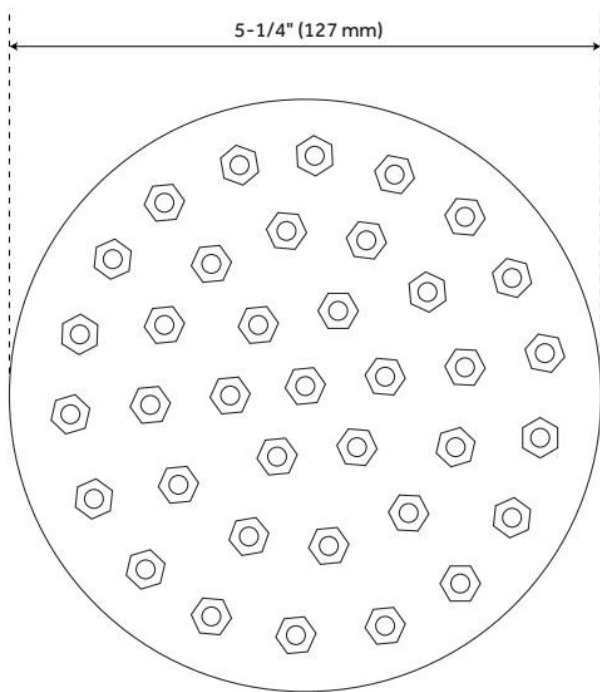

CAMBRIDGE RAINFALL NOZZLE SHOWER HEAD

SKU: 929131

Code: SH412460, SH412461, SH412462

REVISED 6/5/2024