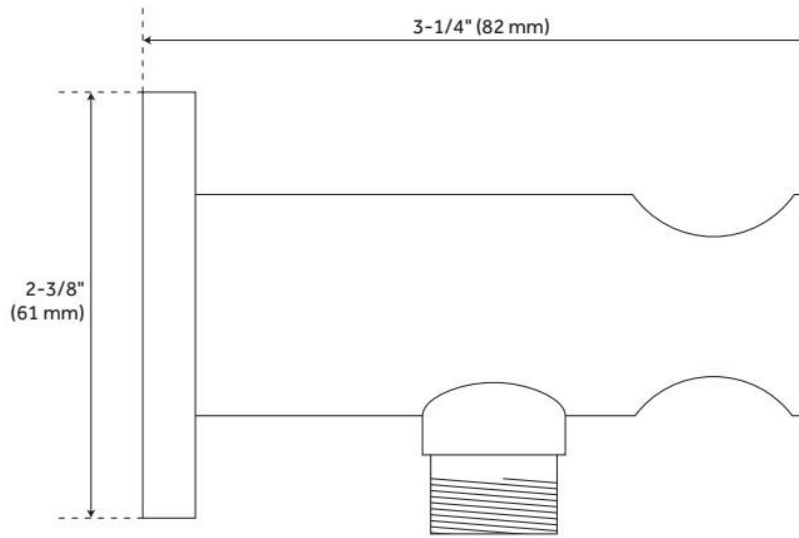

ADDITIONAL FEATURES

- Solid brass construction.
- Shower system includes a ceiling mount rainfall shower head, a wall mount shower head, hand shower, hand shower water connection, and a pressure balanced 3-way in-wall diverter.
- Wall-mount shower head diameter measures 5-1/4" and is mounted to an 8" L shower arm (1/2" IPS).
- Ceiling-mount shower arm measures 6" L (1/2" IPS).
- Diverter trim measures 5-3/4" L x 7-7/8" H.
- Diverter min/max installation depth: 1-1/2" - 2-1/2".
- Hand shower water connection features a 1/2" IPS connection.
- 3-way diverter features 1/2" IPS inlets, and controls water flow between 3 shower outlets.
- Diverter includes the valve and metal lever handles.
- For water outlet configuration options consult a professional for installation.
- The diverter directs water to one spray function at a time.

Reference A	Reference B	Reference C
5-1/4" (133 mm)	3" (76 mm)	2" (51 mm)
7-3/4" (197 mm)	3-1/2" (89 mm)	2-1/2" (64 mm)
10" (254 mm)	3-1/2" (89 mm)	3" (76 mm)
12" (305 mm)	4-1/4" (108 mm)	3-1/4" (83 mm)

WATER SUPPLY ELBOW FOR HAND SHOWER WITH 1/2" WATER CONNECTION

SKU: 925917

Code: SH380055, SH380056, SH380057

FEATURES

Material: Brass

Connection Type: 1/2" NPT

ASME A112.18.1/CSA B125.1, LISTED ID: 518632

ADDITIONAL FEATURES

- Product has 1/2" male pipe thread connection at the wall

REVISED 6/28/2024

WATER SUPPLY ELBOW FOR HAND SHOWER WITH 1/2" WATER CONNECTION

SKU: 925917

Code: SH380055, SH380056, SH380057

REVISED 6/28/2024