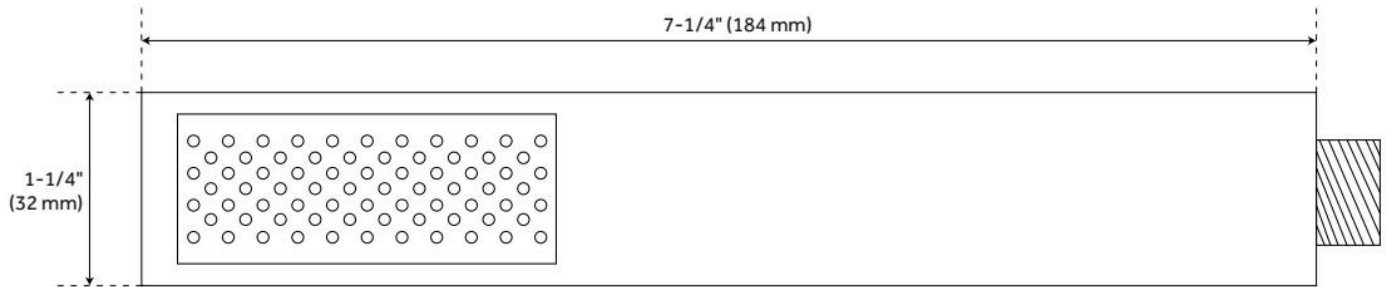

TUBULAR MODERN HAND SHOWER WITH RUBBER NOZZLES

SKU: 914216

Code: SH224359, SH224357, SH224361

1/2" (13 mm)
MALE
Connection

REVISED 6/25/2024