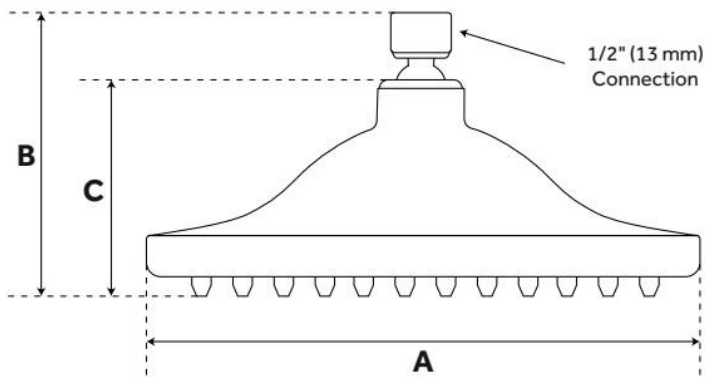

TRIMBLE DUAL SHOWER HEAD SHOWER SYSTEM WITH HAND SHOWER

SKU: 930924

Code: SH414915, SH414919, SH414923

FEATURES

Material: Brass

Shower Head Swivel: Yes

Hand Shower Flow Rate: 1.8 gpm (6.8 L/min) @ 80 psi

LISTED ID: 515200, 515386, 515395, 517033, 518630, SH441091BN, 515201, 515385, 515394, 517032, 518631, SH441091CP, 515202, 515387, 515396, 518632, 530224, SH441091ORB

ADDITIONAL FEATURES

- Solid brass construction.
- Shower system includes a ceiling mount rainfall shower head, a wall mount shower head, hand shower, hand shower water connection, and a pressure balanced 3-way in-wall diverter.
- Wall-mount shower head diameter measures 5-1/4" and is mounted to an 8" L shower arm (1/2" IPS).
- Ceiling-mount shower arm measures 6" L (1/2" IPS).
- Diverter trim measures 5-3/4" L x 7-7/8" H.
- Diverter min/max installation depth: 1-1/2" - 2-1/2".
- Hand shower water connection features a 1/2" IPS connection.
- 3-way diverter features 1/2" IPS inlets, and controls water flow between 3 shower outlets.
- Diverter includes the valve and metal lever handles.
- For water outlet configuration options consult a professional for installation.
- The diverter directs water to one spray function at a time.

FEATURES

Material: Brass

LISTED ID: 515394, 515395, 515396, 564662, 515397, 564663, 515398, 564664, 515399, 564665, 515401, 515402, 515403, 515404, 515405

ADDITIONAL FEATURES

- Can be installed on a ceiling-mount or wall mount shower arm.
- 6", 8" and 10" shower heads are adjustable and feature a swivel connection.
- 12" shower head is stationary and does not swivel.

Reference A	Reference B	Reference C
5-1/4" (133 mm)	3" (76 mm)	2" (51 mm)
7-3/4" (197 mm)	3-1/2" (89 mm)	2-1/2" (64 mm)
10" (254 mm)	3-1/2" (89 mm)	3" (76 mm)
12" (305 mm)	4-1/4" (108 mm)	3-1/4" (83 mm)