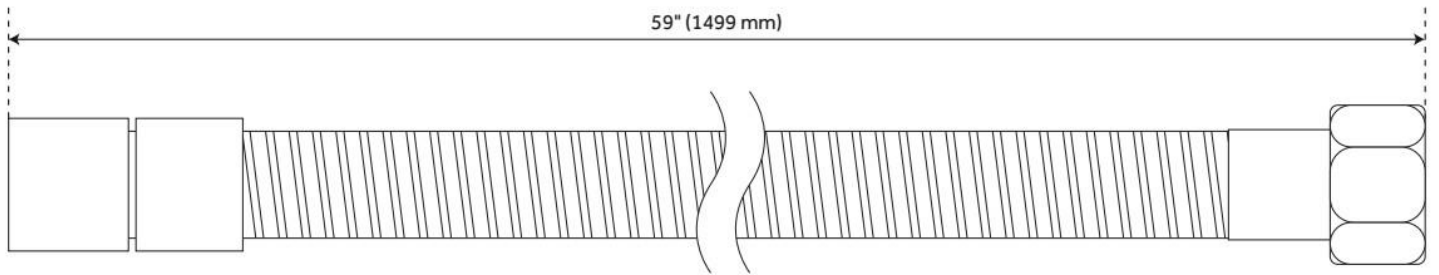

HOSE FOR HAND SHOWER

SKU: 900594

Code: SH133721, SH114323, SH132126, SH418674

REVISED 5/24/2024