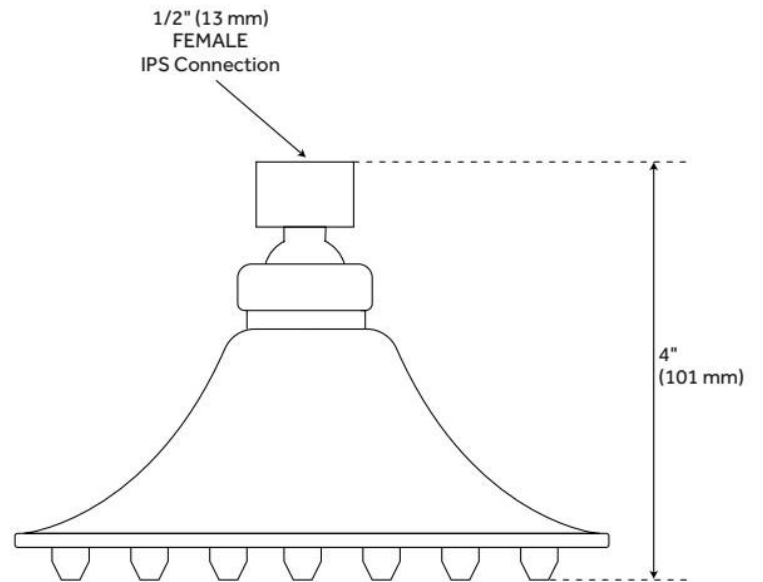

CAMBRIDGE RAINFALL NOZZLE SHOWER HEAD

SKU: 929131

Code: SH412460, SH412461, SH412462

REVISED 6/5/2024