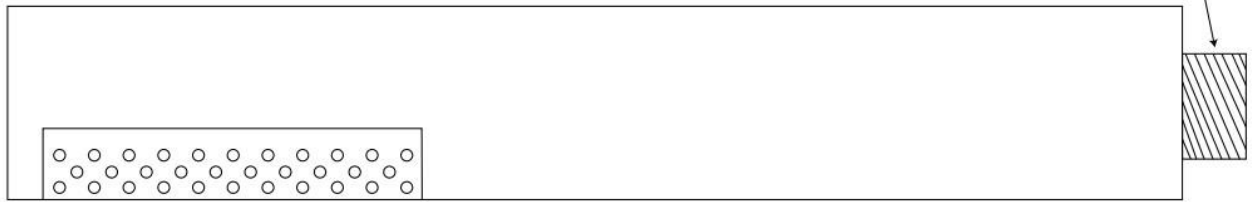

- Hand shower only.
- Hose sold separately.
- Replacement item.

REVISED 6/25/2024

TUBULAR MODERN HAND SHOWER WITH RUBBER NOZZLES

SKU: 914216

Code: SH224359, SH224357, SH224361

1/2" (13 mm)
MALE
Connection

REVISED 6/25/2024