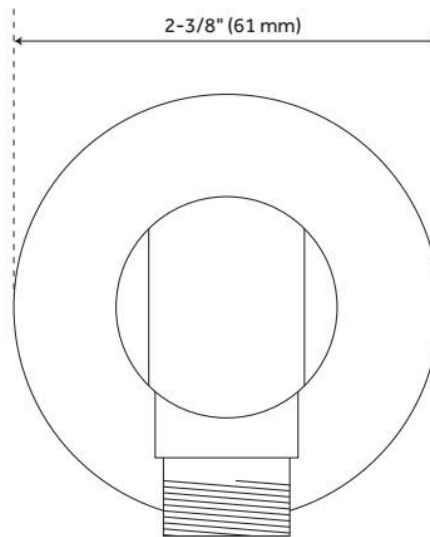

ADDITIONAL FEATURES

- Solid brass construction.
- Shower system includes a ceiling mount rainfall shower head, a wall mount shower head, hand shower, hand shower water connection, and a pressure balanced 3-way in-wall diverter.
- Wall-mount shower head diameter measures 5-1/4" and is mounted to an 8" L shower arm (1/2" IPS).
- Ceiling-mount shower arm measures 6" L (1/2" IPS).
- Diverter trim measures 5-3/4" L x 7-7/8" H.
- Diverter min/max installation depth: 1-1/2" - 2-1/2".
- Hand shower water connection features a 1/2" IPS connection.
- 3-way diverter features 1/2" IPS inlets, and controls water flow between 3 shower outlets.
- Diverter includes the valve and metal lever handles.
- For water outlet configuration options consult a professional for installation.
- The diverter directs water to one spray function at a time.

Reference A	Reference B	Reference C
5-1/4" (133 mm)	3" (76 mm)	2" (51 mm)
7-3/4" (197 mm)	3-1/2" (89 mm)	2-1/2" (64 mm)
10" (254 mm)	3-1/2" (89 mm)	3" (76 mm)
12" (305 mm)	4-1/4" (108 mm)	3-1/4" (83 mm)

WATER SUPPLY ELBOW FOR HAND SHOWER WITH 1/2" WATER CONNECTION

SKU: 925917

Code: SH380055, SH380056, SH380057

FEATURES

Material: Brass

Connection Type: 1/2" NPT

ASME A112.18.1/CSA B125.1, LISTED ID: 518632

ADDITIONAL FEATURES

- Product has 1/2" male pipe thread connection at the wall

REVISED 6/28/2024

WATER SUPPLY ELBOW FOR HAND SHOWER WITH 1/2" WATER CONNECTION

SKU: 925917

Code: SH380055, SH380056, SH380057

REVISED 6/28/2024