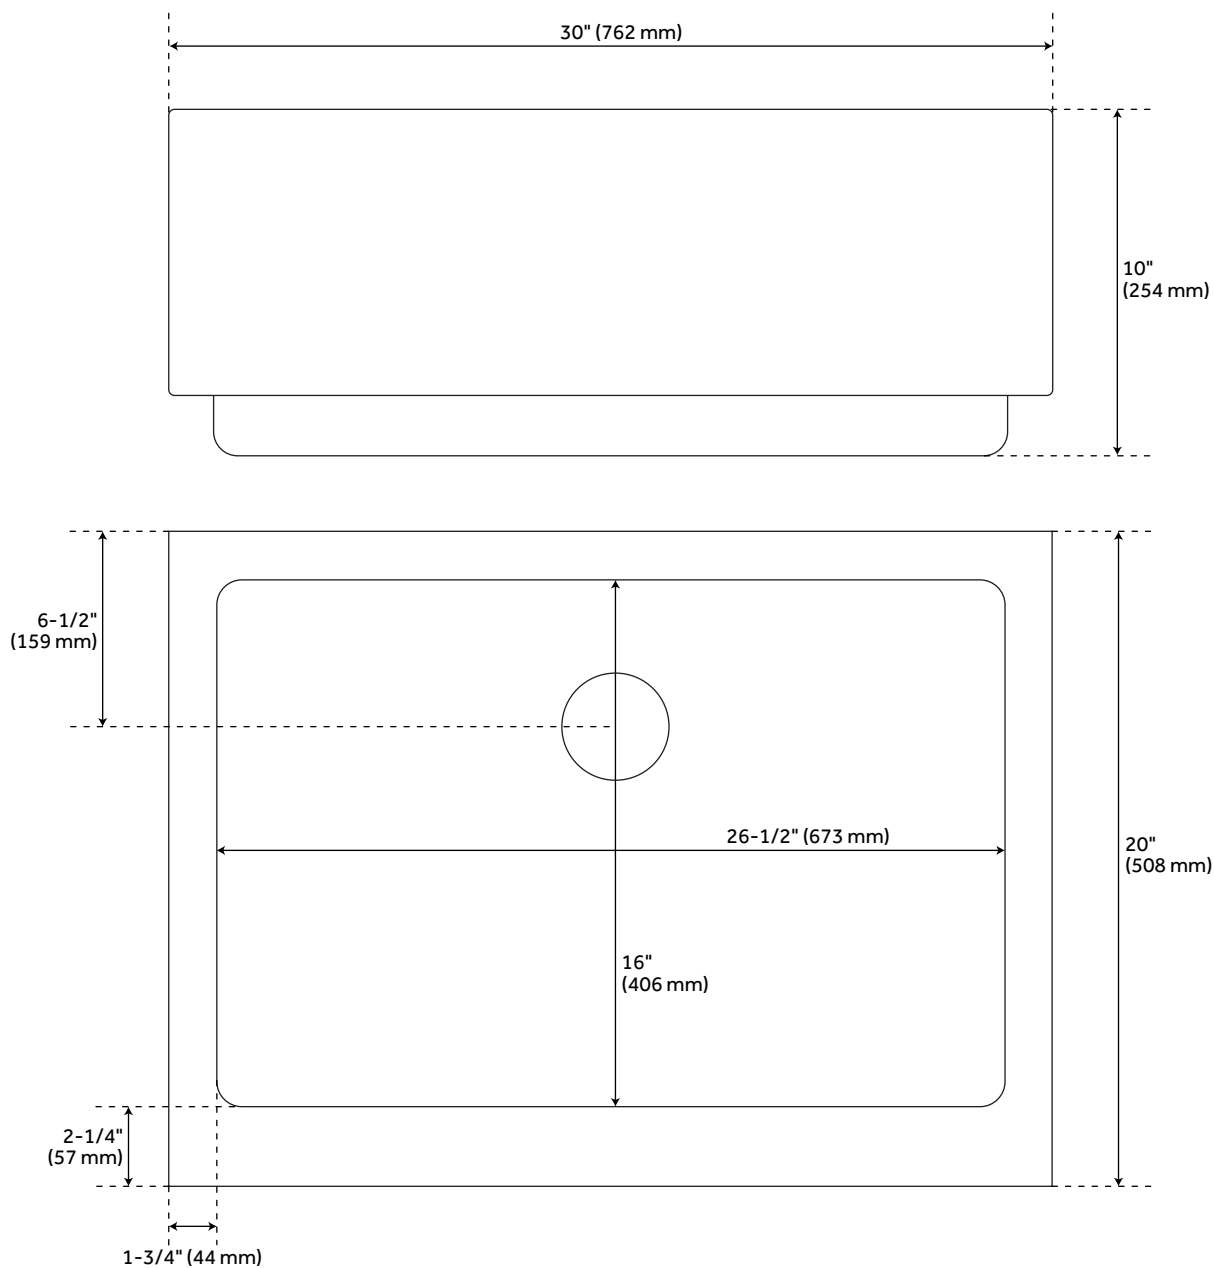

30" HAZELTON STAINLESS STEEL RETROFIT FARMHOUSE SINK

SKU: 931026
Code: SH478433

FEATURES

Features: Retrofit
Material: Stainless Steel
Length: 30"
Width: 20"
Height: 10"
Number of Basins: 1
Sink Installation: Farmhouse
Product Color: Stainless Steel
Faucet Centers: No Faucet Hole
Basin Length: 26-1/2"
Basin Width: 16"
Fits Drain Hole Size: 3-1/2"
Exterior Treatment: Smooth
Interior Treatment: Smooth
Metal Gauge/Thickness: 16 Gauge
Drain Included: No
Faucet Included: No
Sink Material: Stainless Steel
Basin Configuration: Single
Shape: Rectangle
Apron Design: Flat
Water Depth to Rim: 9-3/4"
Apron Front Rim Thickness: 2-1/4"
Faucet Holes: No Faucet Hole

ASME A112.19.3/CSA B45.4

REVISED 3/31/2023

30" HAZELTON STAINLESS STEEL RETROFIT FARMHOUSE SINK

SKU: 931026
Code: SH478433

ADDITIONAL FEATURES

- Made of 16-gauge, 304-grade stainless steel.
- Handcrafted with matte finish.
- Apron height: 6-1/2"

REVISED 3/31/2023

30" HAZELTON STAINLESS STEEL RETROFIT FARMHOUSE SINK

SKU: 931026

SH229029SS

All dimensions and specifications are nominal and may vary. Use actual products for accuracy in critical situations.

OPTIONAL SINK GRID FOR 30" HAZELTON RETROFIT FARMHOUSE SINK

SKU: 931026
SH229029GSS

All dimensions and specifications are nominal and may vary. Use actual products for accuracy in critical situations.