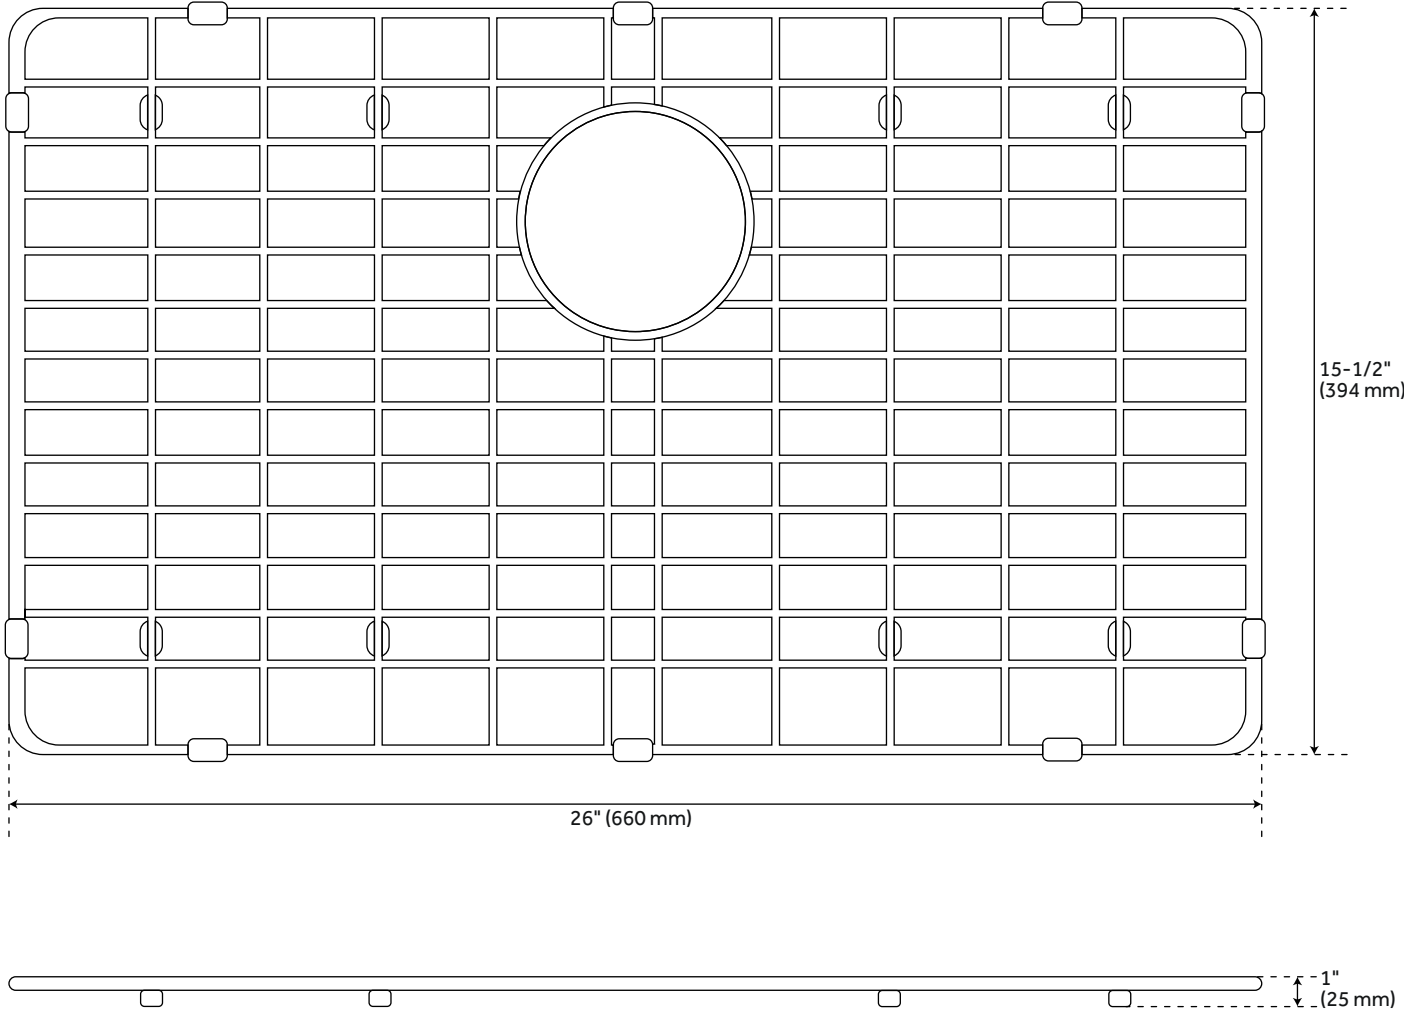

30" HAZELTON STAINLESS STEEL RETROFIT FARMHOUSE SINK

SKU: 931026
Code: SH478433

FEATURES

Features: Retrofit
Material: Stainless Steel
Length: 30"
Width: 20"
Height: 10"
Number of Basins: 1
Sink Installation: Farmhouse
Product Color: Stainless Steel
Faucet Centers: No Faucet Hole
Basin Length: 26-1/2"
Basin Width: 16"
Fits Drain Hole Size: 3-1/2"
Exterior Treatment: Smooth
Interior Treatment: Smooth
Metal Gauge/Thickness: 16 Gauge
Drain Included: No
Faucet Included: No
Sink Material: Stainless Steel
Basin Configuration: Single
Shape: Rectangle
Apron Design: Flat
Water Depth to Rim: 9-3/4"
Apron Front Rim Thickness: 2-1/4"
Faucet Holes: No Faucet Hole

ASME A112.19.3/CSA B45.4

REVISED 3/31/2023

30" HAZELTON STAINLESS STEEL RETROFIT FARMHOUSE SINK

SKU: 931026
Code: SH478433

ADDITIONAL FEATURES

- Made of 16-gauge, 304-grade stainless steel.
- Handcrafted with matte finish.
- Apron height: 6-1/2"

REVISED 3/31/2023

30" HAZELTON STAINLESS STEEL RETROFIT FARMHOUSE SINK

SKU: 931026

SH229029SS

All dimensions and specifications are nominal and may vary. Use actual products for accuracy in critical situations.

OPTIONAL SINK GRID FOR 30" HAZELTON RETROFIT FARMHOUSE SINK

SKU: 931026
SH229029GSS

All dimensions and specifications are nominal and may vary. Use actual products for accuracy in critical situations.