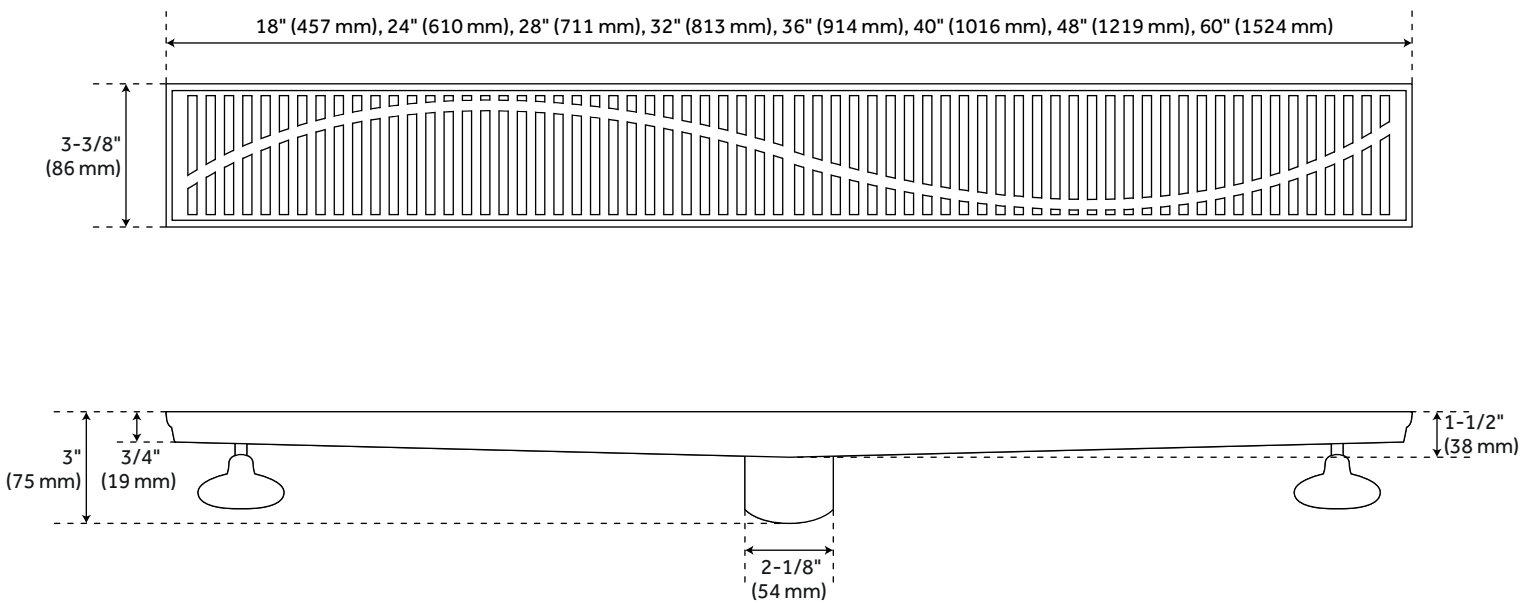

ROWLAND LINEAR SHOWER DRAIN WITH DRAIN FLANGE

SKU: 931289-F

All dimensions and specifications are nominal and may vary. Use actual products for accuracy in critical situations.