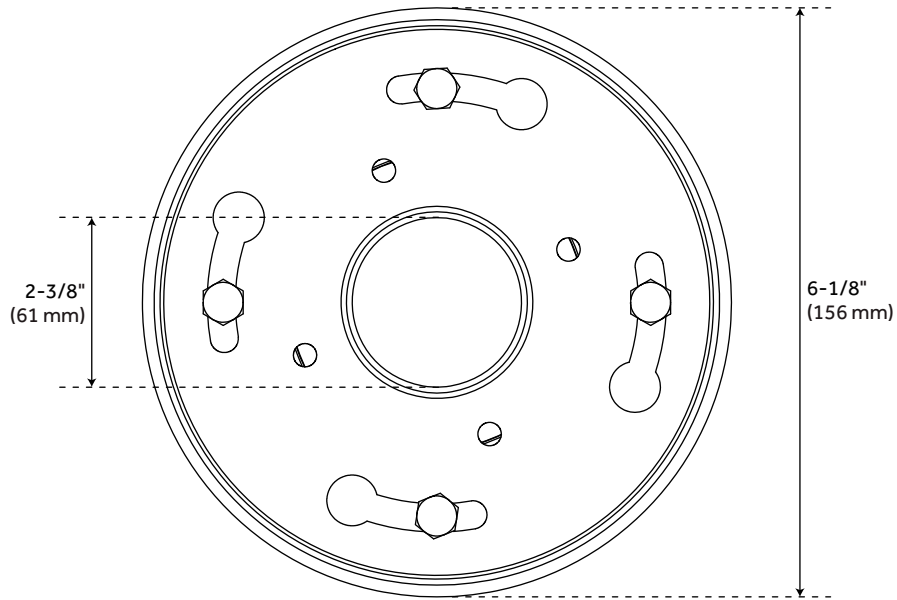

ROWLAND LINEAR SHOWER DRAIN WITH DRAIN FLANGE

SKU: 931289-F

Code: SH443365, SH415661, SH443368, SH415662, SH415663, SH415669, SH443376, SH415673, SH415674

FEATURES

Material: Stainless Steel

Width: 3-3/8"

Height: 3"

- Includes the drain flange and coupling.
- Tapered bottom outlet and removable grate.
- Drain hole measures 2" diameter.
- Product is made of 304 stainless steel.
- Features a removable hair strainer basket.

REVISED 3/31/2023

ROWLAND LINEAR SHOWER DRAIN WITH DRAIN FLANGE

SKU: 931289-F

All dimensions and specifications are nominal and may vary. Use actual products for accuracy in critical situations.

ROWLAND PVC DRAIN FLANGE COUPLING

SKU: 931289-F

All dimensions and specifications are nominal and may vary. Use actual products for accuracy in critical situations.