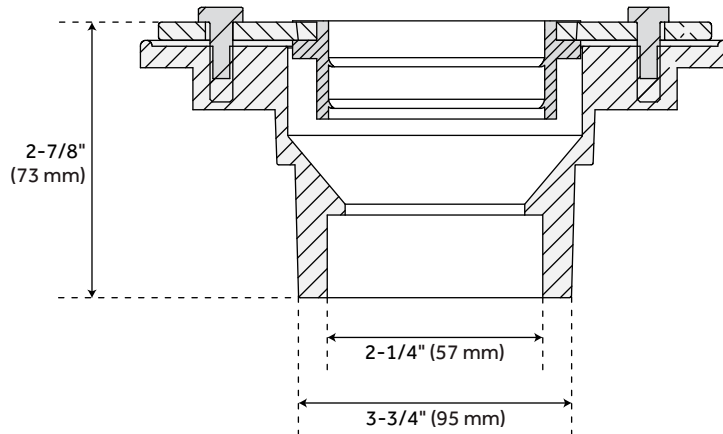

ROWLAND PVC DRAIN FLANGE COUPLING

SKU: 931289-F

All dimensions and specifications are nominal and may vary. Use actual products for accuracy in critical situations.