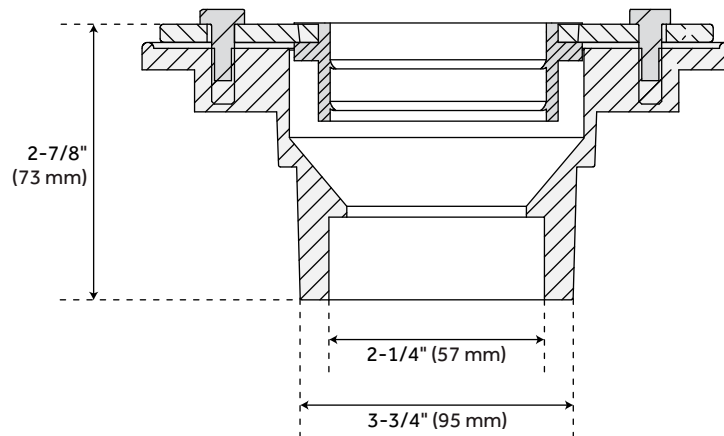

COHEN PVC DRAIN FLANGE COUPLING

SKU: 931291-F

All dimensions and specifications are nominal and may vary. Use actual products for accuracy in critical situations.