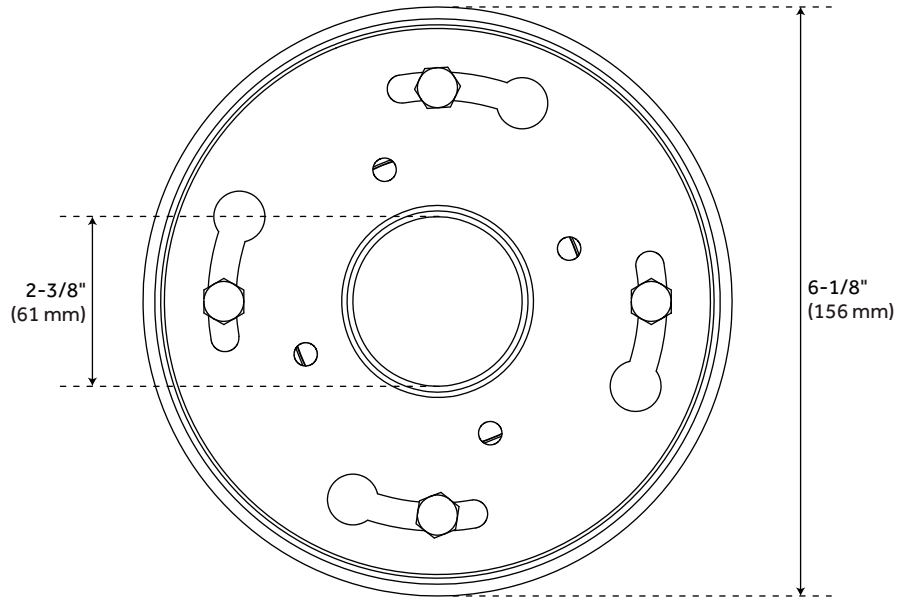

COHEN PVC DRAIN FLANGE COUPLING

SKU: 931291-F

All dimensions and specifications are nominal and may vary. Use actual products for accuracy in critical situations.