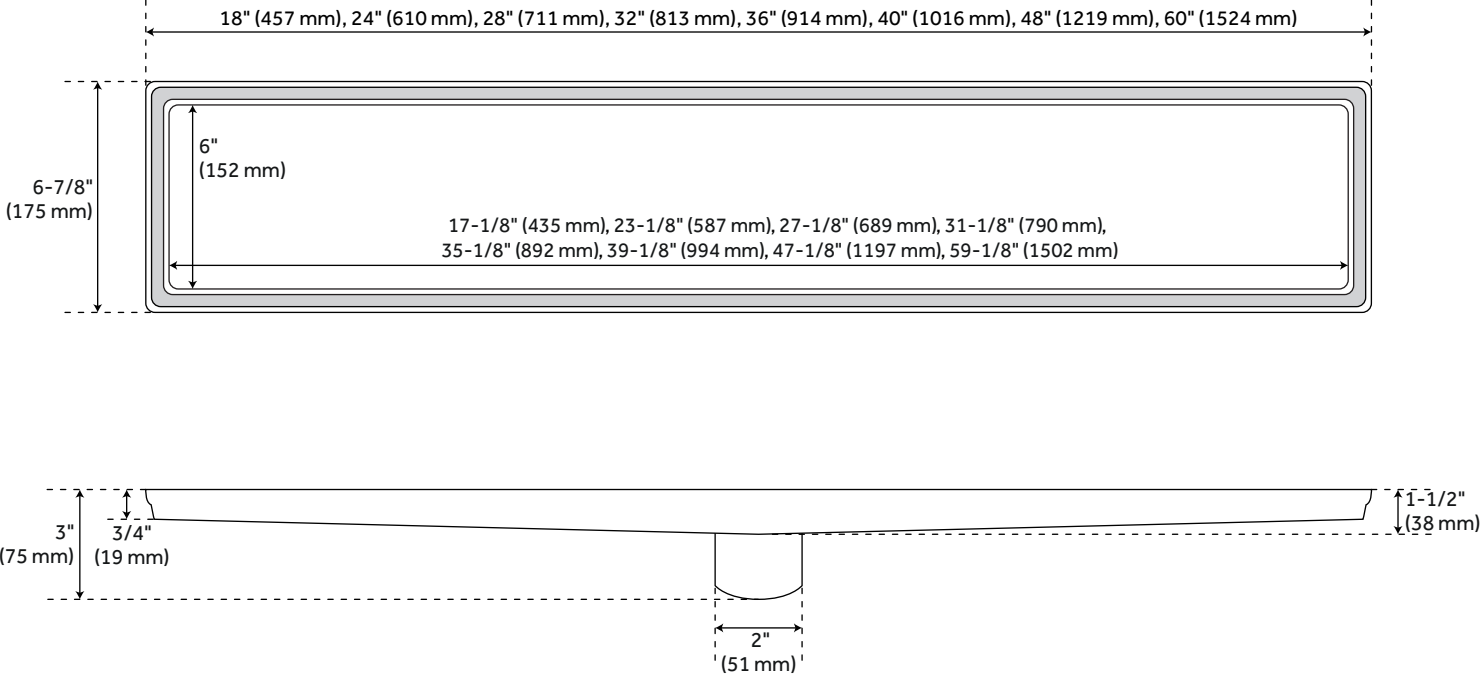

COHEN WIDE LINEAR TILE-IN SHOWER DRAIN WITH DRAIN FLANGE

SKU: 931291-F

All dimensions and specifications are nominal and may vary. Use actual products for accuracy in critical situations.