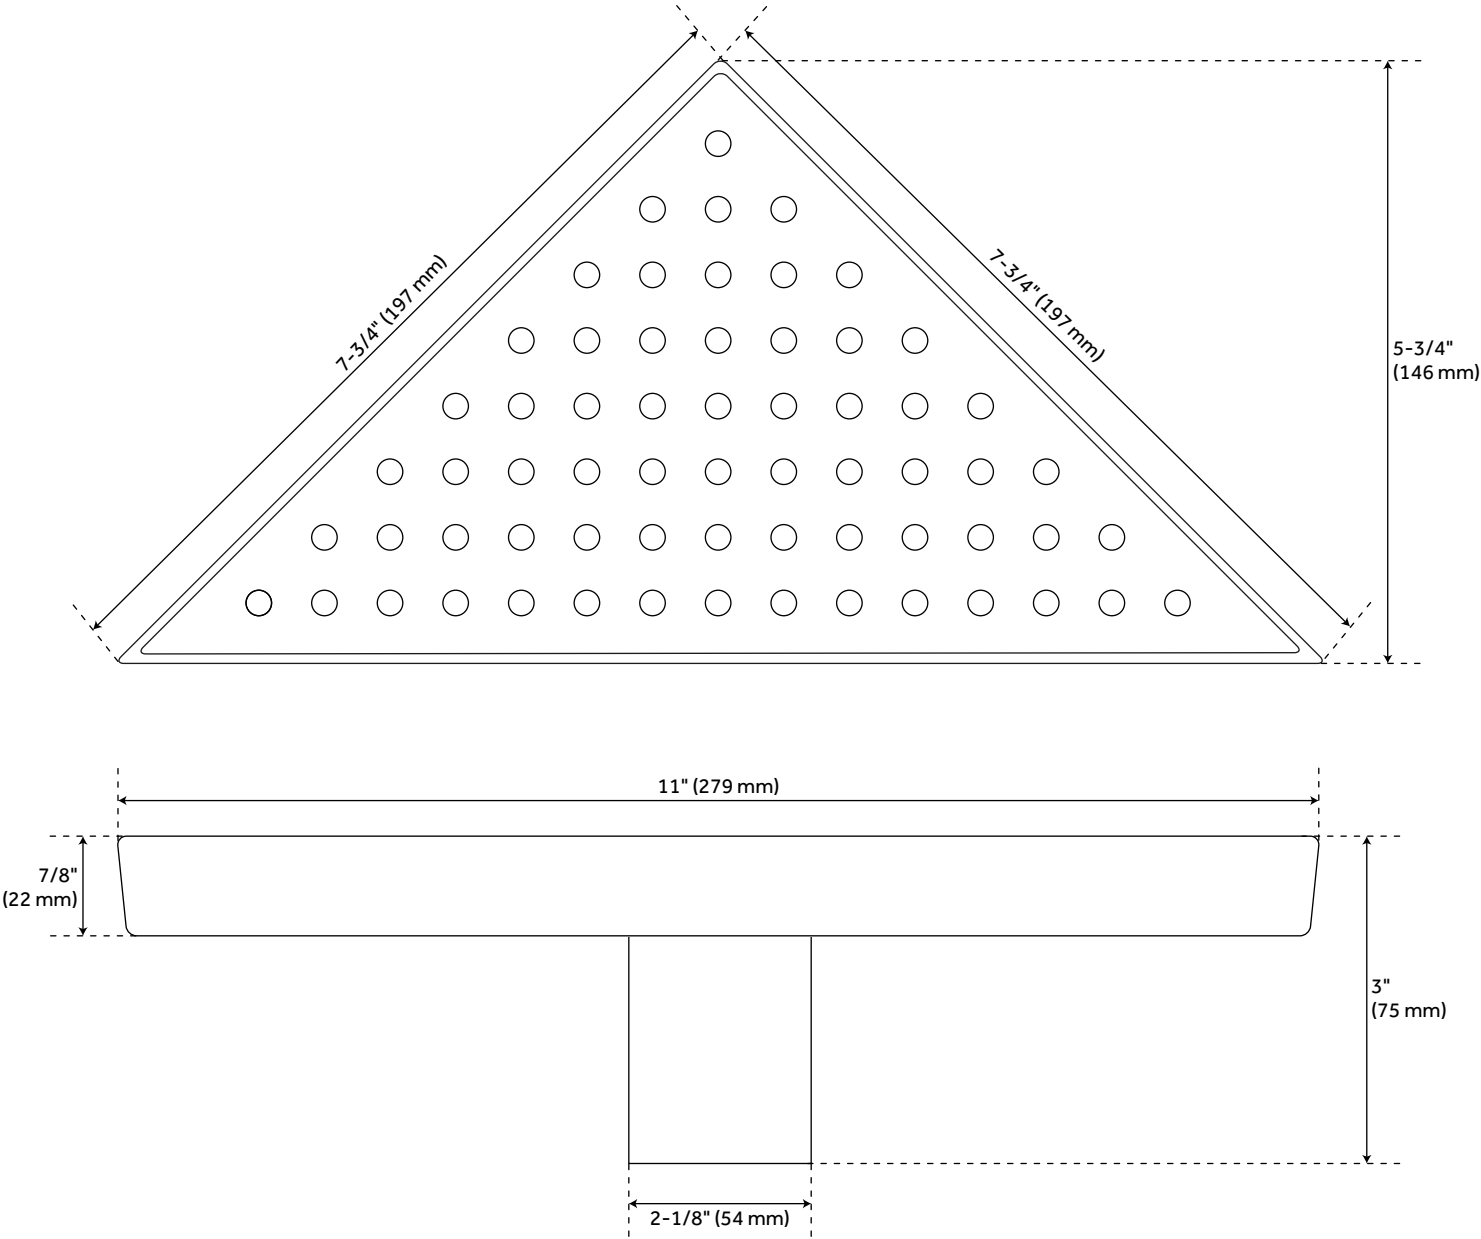

WERNER TRIANGULAR SHOWER DRAIN

SKU: 931295

Code: SH415581, SH415707, SH415583, SH415709

FEATURES

Material: Stainless Steel

Width: 7-3/4"

Height: 3"

Assembly Required: No

REVISED 3/17/2023

WERNER TRIANGULAR SHOWER DRAIN

SKU: 931295

Code: SH415581, SH415707, SH415583, SH415709

ADDITIONAL FEATURES

- Shower floor drain.
- Fits 2" drain opening.
- To use with rubber membrane, you must use the PVC Drain Flange Coupling.
- Drain hole measures 2" diameter.
- Weight Limit (lbs): 300.
- Product is made of 304 stainless steel.

REVISED 3/17/2023

WERNER TRIANGULAR SHOWER DRAIN

SKU: 931295

All dimensions and specifications are nominal and may vary. Use actual products for accuracy in critical situations.