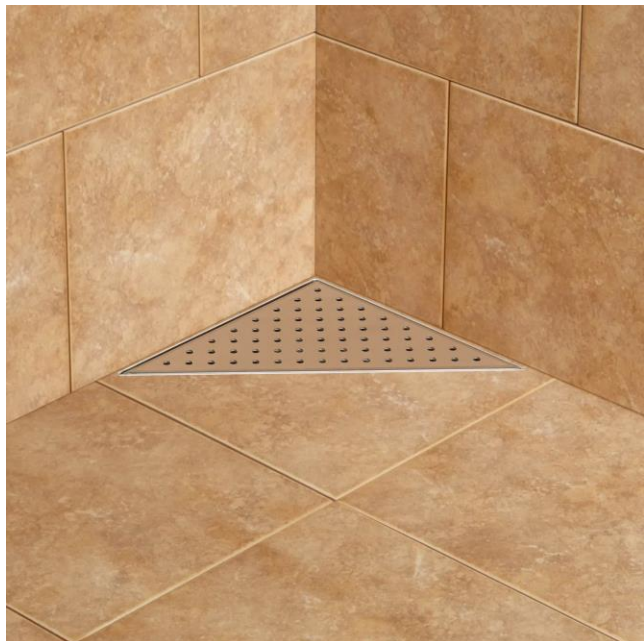

WERNER TRIANGULAR SHOWER DRAIN

SKU: 931295

Code: SH415581, SH415707, SH415583, SH415709

FEATURES

Material: Stainless Steel

Width: 7-3/4"

Height: 3"

Assembly Required: No

REVISED 3/17/2023

WERNER TRIANGULAR SHOWER DRAIN

SKU: 931295

Code: SH415581, SH415707, SH415583, SH415709

ADDITIONAL FEATURES

- Shower floor drain.
- Fits 2" drain opening.
- To use with rubber membrane, you must use the PVC Drain Flange Coupling.
- Drain hole measures 2" diameter.
- Weight Limit (lbs): 300.
- Product is made of 304 stainless steel.

REVISED 3/17/2023

WERNER TRIANGULAR SHOWER DRAIN

SKU: 931295

All dimensions and specifications are nominal and may vary. Use actual products for accuracy in critical situations.