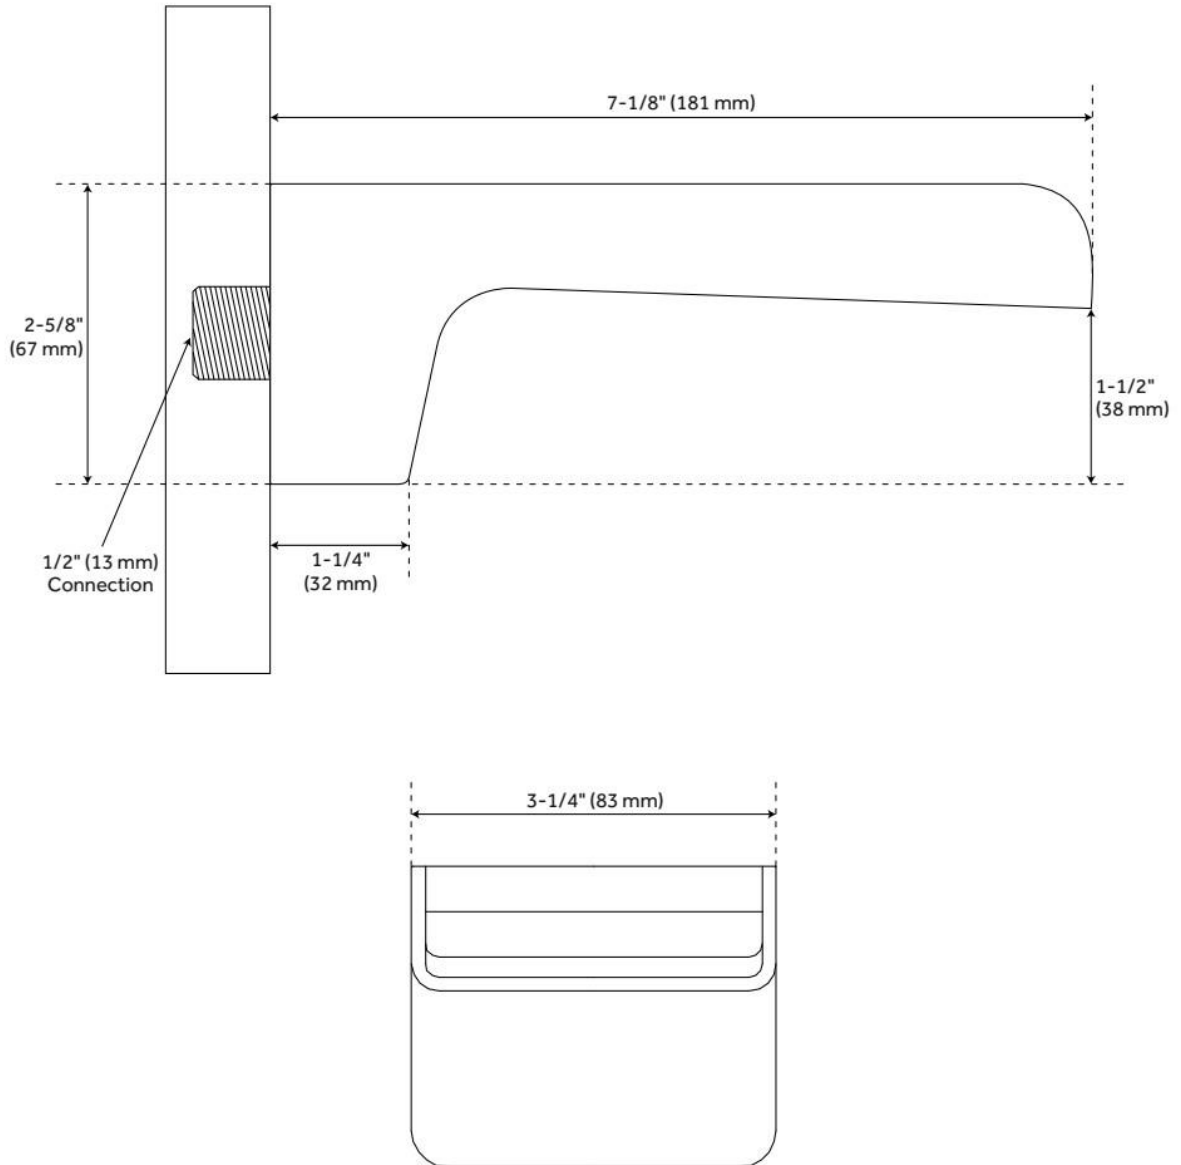

# JAXSON WATERFALL TUB SPOUT

SKU: 931415

Code: SH416184, SH416185, SH416186, SH418393

## FEATURES

Material: Metal

Connection Type: 1/2" NPT

Faucet Centers: Single-Hole

IAPMO, ASME A112.18.1/CSA B125.1, LISTED ID: 526055, 526056, 526057, 526058

REVISED 5/28/2024

# JAXSON WATERFALL TUB SPOUT

SKU: 931415

Code: SH416184, SH416185, SH416186, SH418393

REVISED 5/28/2024