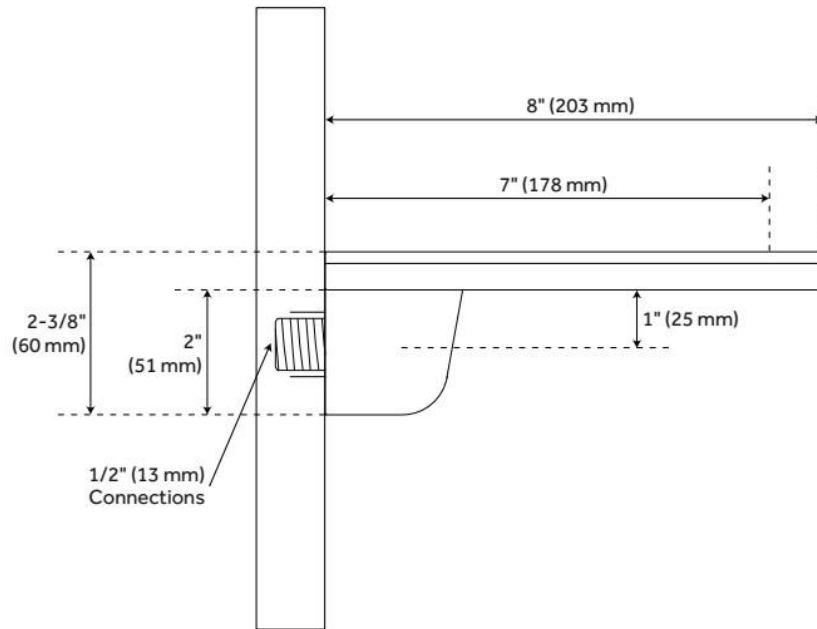

KNOX WATERFALL TUB SPOUT

SKU: 931416

Code: SH416187, SH416188, SH416189, SH418392

REVISED 5/28/2024