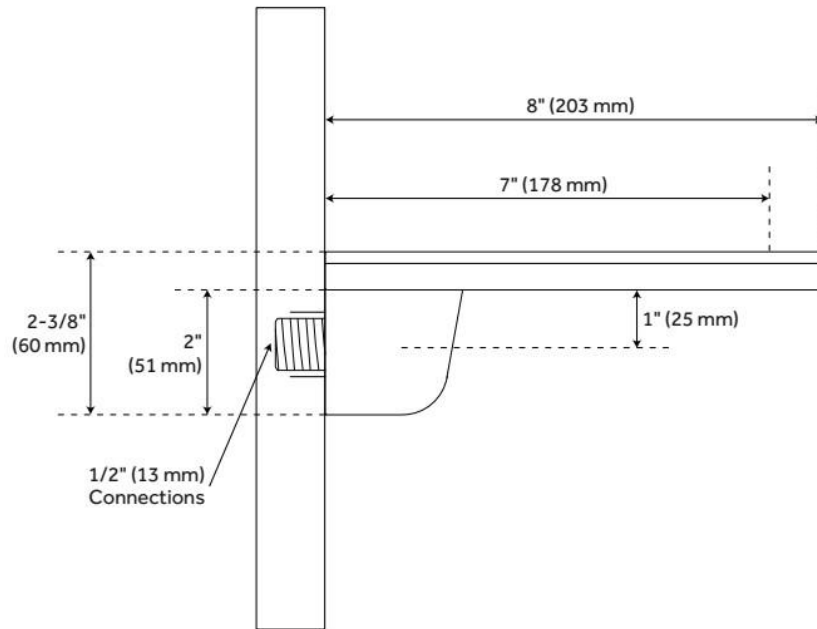

## FEATURES

Faucet Centers: Single-Hole

Installation Type: Wall Mount

ASME A112.18.1/CSA B125.1, Massachusetts Accepted, LISTED ID: 526063, 526064, 526065, 526066

## ADDITIONAL FEATURES

- Height: 4-3/4".
- Height from bottom of tub filler to bottom of spout: 1/3/4".
- Height from bottom of tub filler to center of water hook up: 1-1/8".

REVISED 11/11/2024

# KNOX WATERFALL TUB SPOUT

SKU: 931416

Code: SH416187, SH416188, SH416189, SH418392

REVISED 11/11/2024