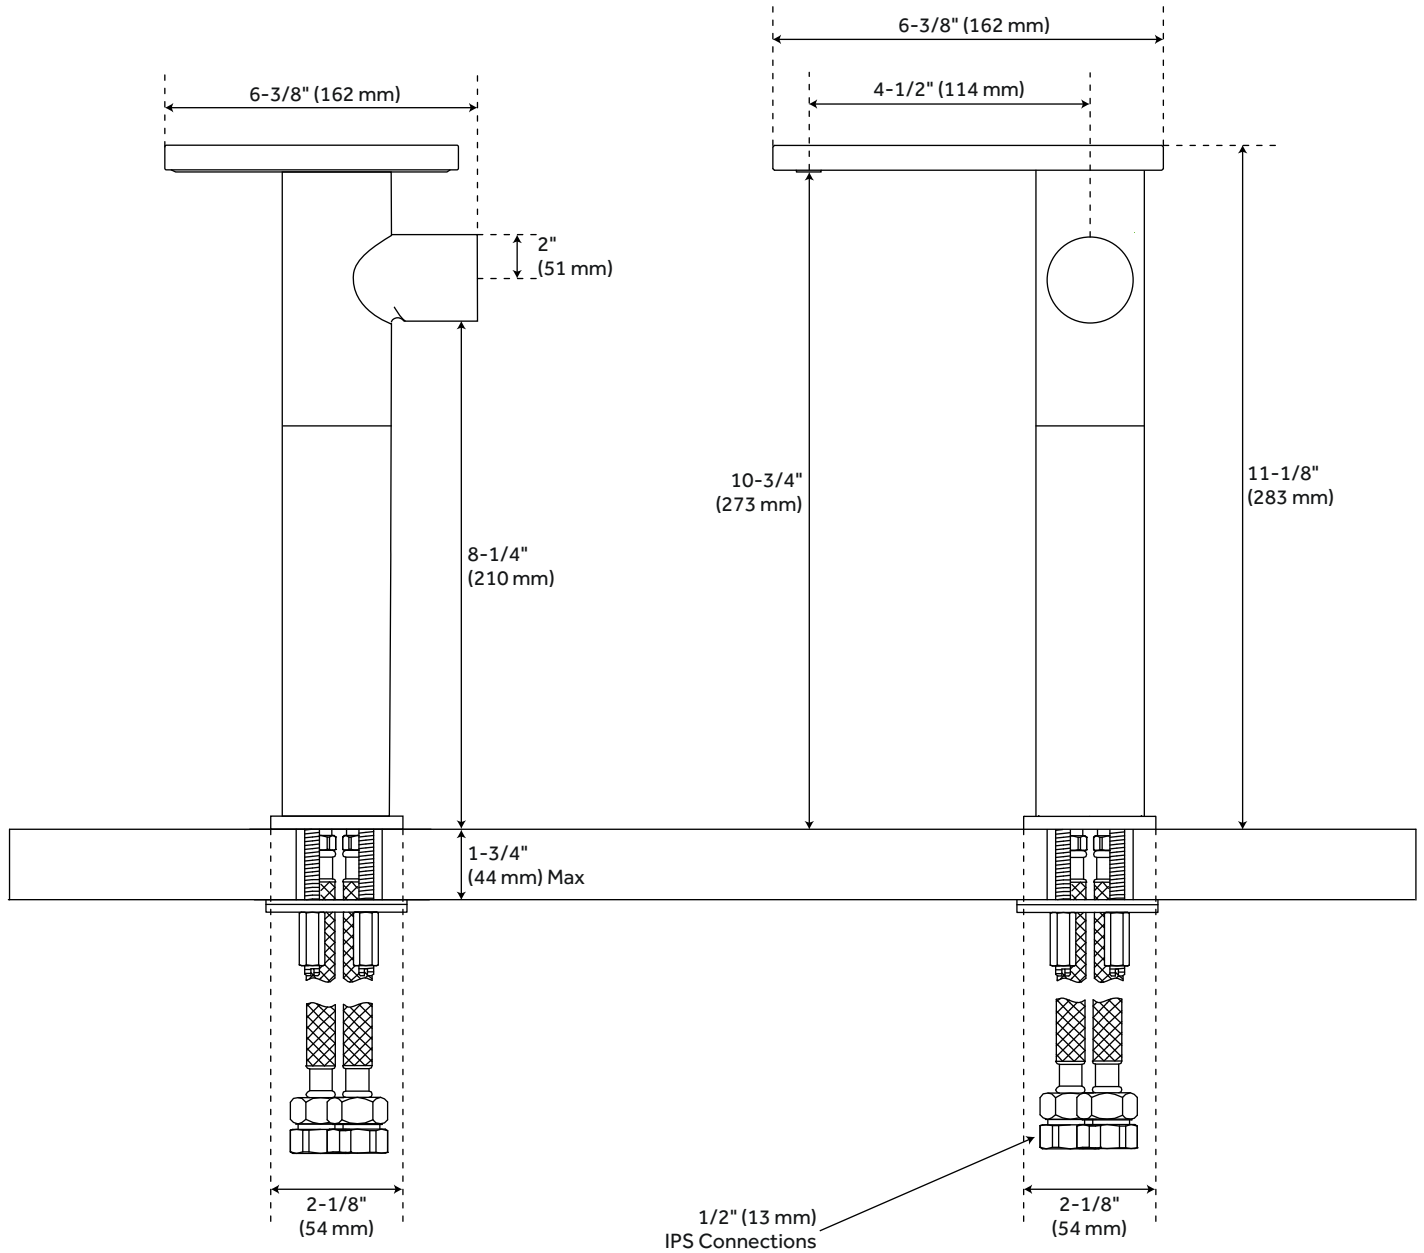

## FEATURES

Installation Type: Vessel  
Features: Waterfall  
Design: Modern  
Length: 6-3/8"  
Width: 6-3/8"  
Height: 11-1/8"  
Faucet Centers: Single-Hole  
Overflow Hole: true  
Fits Drain Hole Size: 1-1/2"  
Drain Included: Yes  
Faucet Material: Brass  
Handle Type: Knob  
Handle Length: 2"  
Base Plate Width: 2-1/8"  
IPS: 1/2"  
Flow Rate: 1.2 gpm (gallons per minute)  
Max. Countertop Thickness: 1-3/4"  
Height To Spout: 10-3/4"  
Spout Reach: 4-1/2"  
Handle Height: 8-1/4"  
Ceramic Disc Cartridges: Yes  
Hot and Cold Indicators: No

# KNOX WATERFALL VESSEL FAUCET WITH POP-UP DRAIN

SKU: 931430

Code: SH416208, SH416210, SH418389, SH416212

## ADDITIONAL FEATURES

- Drain is compatible with sinks that have an overflow hole.

REVISED 3/16/2023

# KNOX WATERFALL VESSEL FAUCET WITH POP-UP DRAIN

SKU: 931430

All dimensions and specifications are nominal and may vary. Use actual products for accuracy in critical situations.