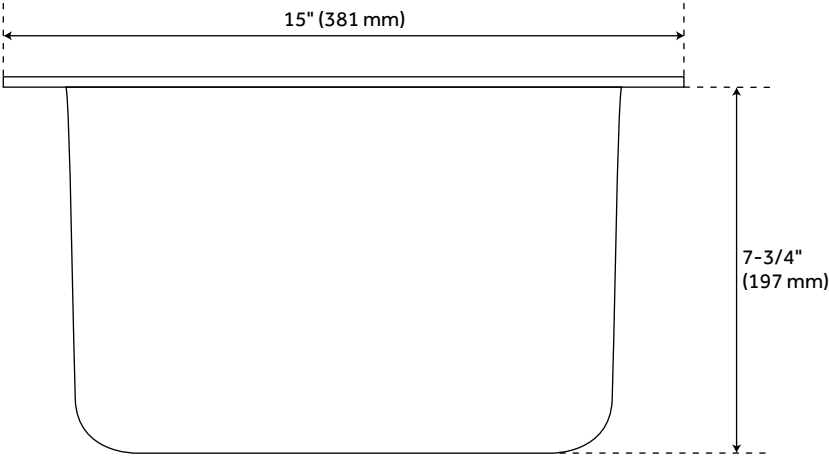

15" MERRICK HAMMERED COPPER SINK - ANTIQUE COPPER

SKU: 931716

All dimensions and specifications are nominal and may vary. Use actual products for accuracy in critical situations.