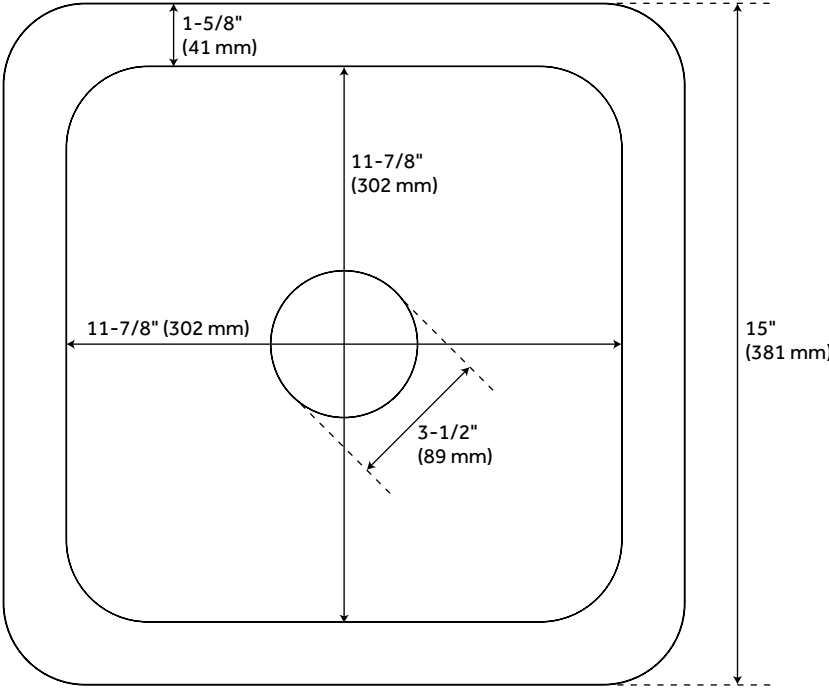

15" MERRICK HAMMERED COPPER SINK - ANTIQUE COPPER

SKU: 931716

All dimensions and specifications are nominal and may vary. Use actual products for accuracy in critical situations.