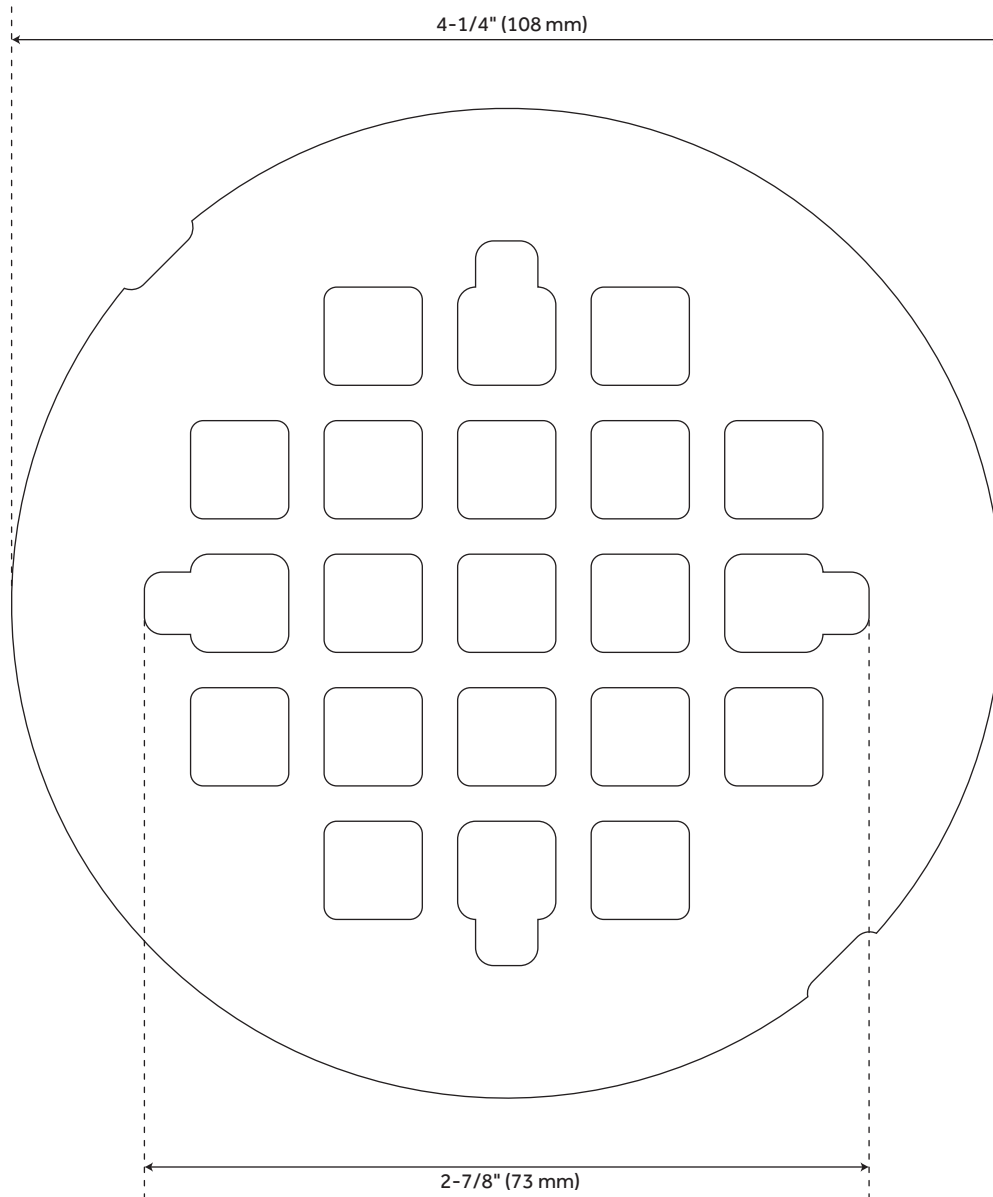

MODERN SNAP-IN SHOWER DRAIN STRAINER

SKU: 932343

SH602

All dimensions and specifications are nominal and may vary. Use actual products for accuracy in critical situations.