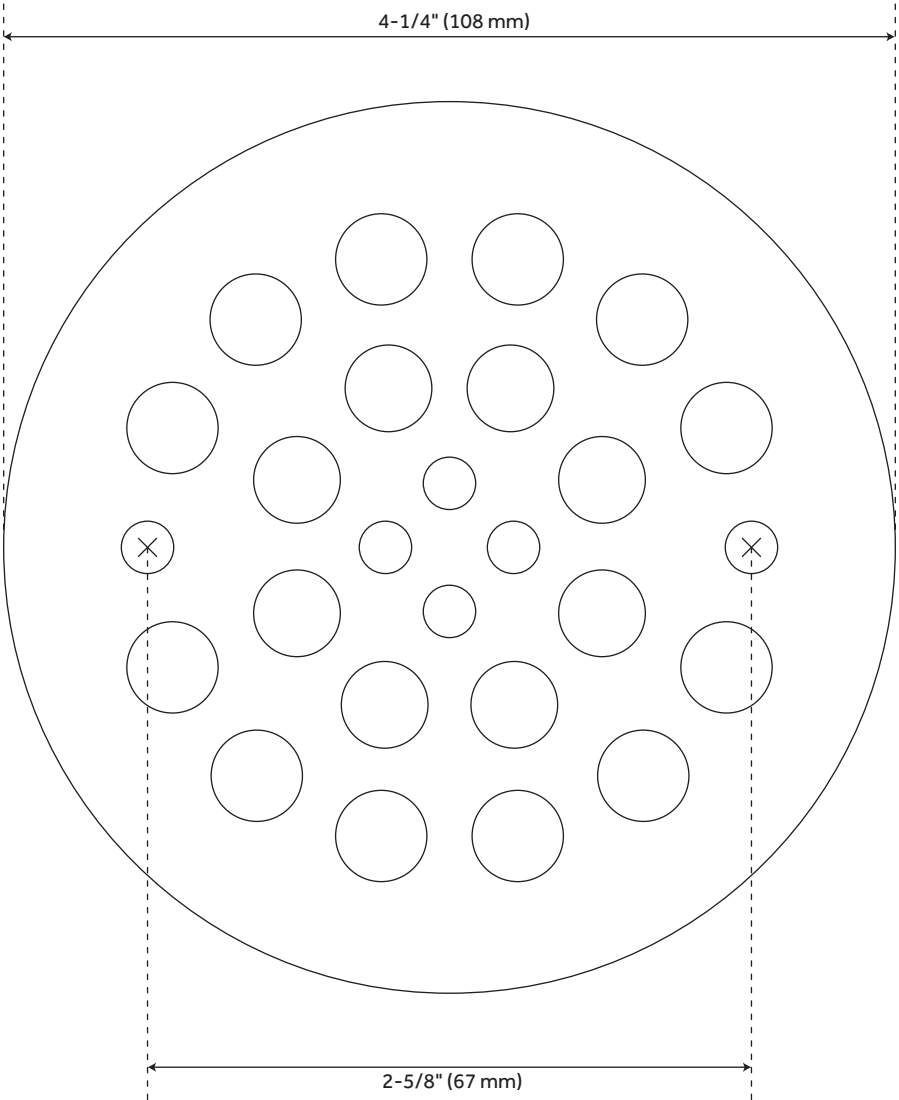

ROUND SHOWER DRAIN STRAINER

SKU: 932345

Code: SH603

FEATURES

Material: Stainless Steel

Length: 4-1/4"

Width: 4-1/4"

Height: 1/8"

Mounting Hardware Included: Yes

Assembly Required: No

Fits Drain Hole Size: 3"

REVISED 3/17/2023

ROUND SHOWER DRAIN STRAINER

SKU: 932345

Code: SH603

ADDITIONAL FEATURES

- Screws measure 2-5/8" center-to-center.

REVISED 3/17/2023

ROUND SHOWER DRAIN STRAINER

SKU: 932345

SH603

All dimensions and specifications are nominal and may vary. Use actual products for accuracy in critical situations.