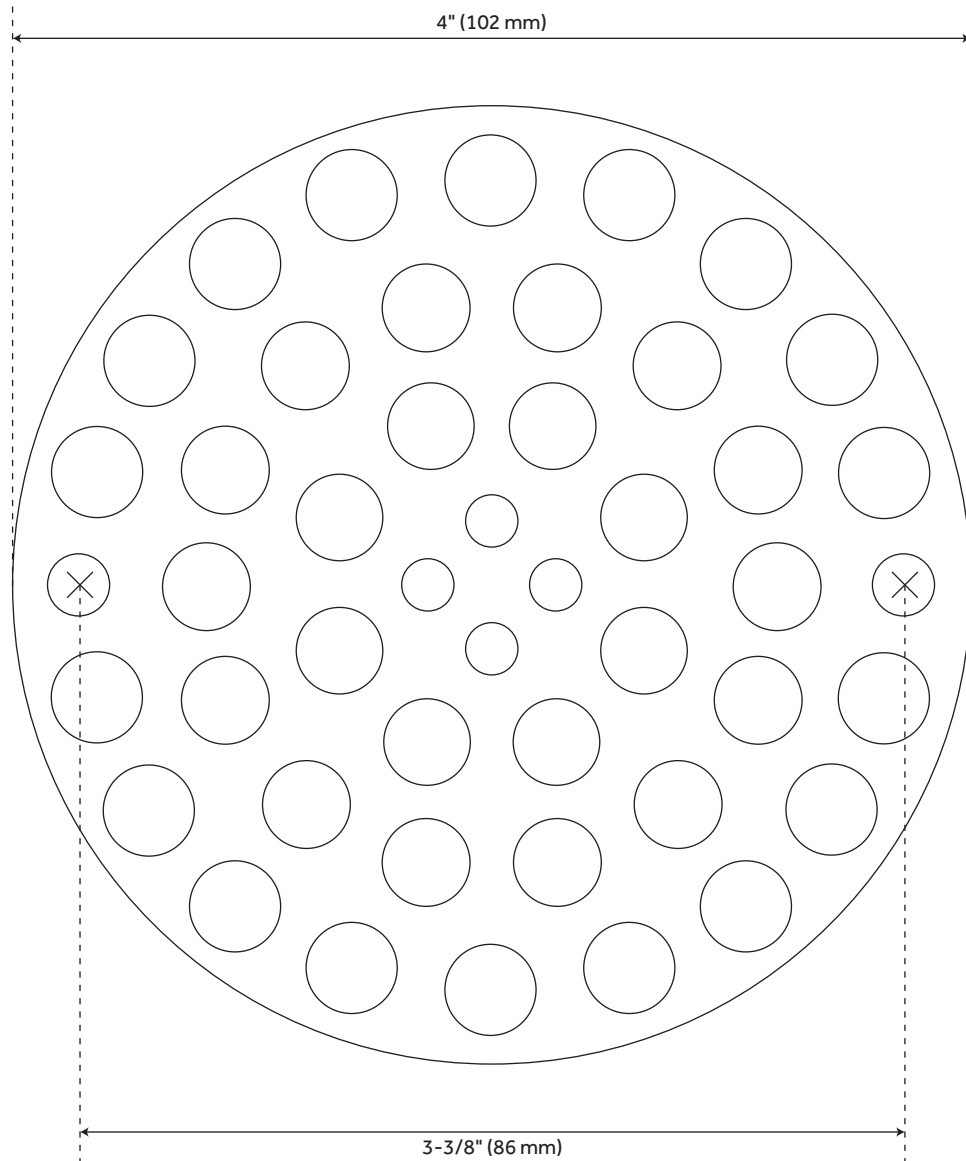

MODERN SHOWER DRAIN STRAINER

SKU: 932346

Code: SH601

FEATURES

Material: Stainless Steel

Length: 4"

Width: 4"

Height: 1/4"

Mounting Hardware Included: Yes

Assembly Required: No

Fits Drain Hole Size: 3"

REVISED 3/17/2023

MODERN SHOWER DRAIN STRAINER

SKU: 932346

Code: SH601

ADDITIONAL FEATURES

- Screws measure 3-3/8" center-to-center.

REVISED 3/17/2023

MODERN SHOWER DRAIN STRAINER

SKU: 932346

SH601

All dimensions and specifications are nominal and may vary. Use actual products for accuracy in critical situations.