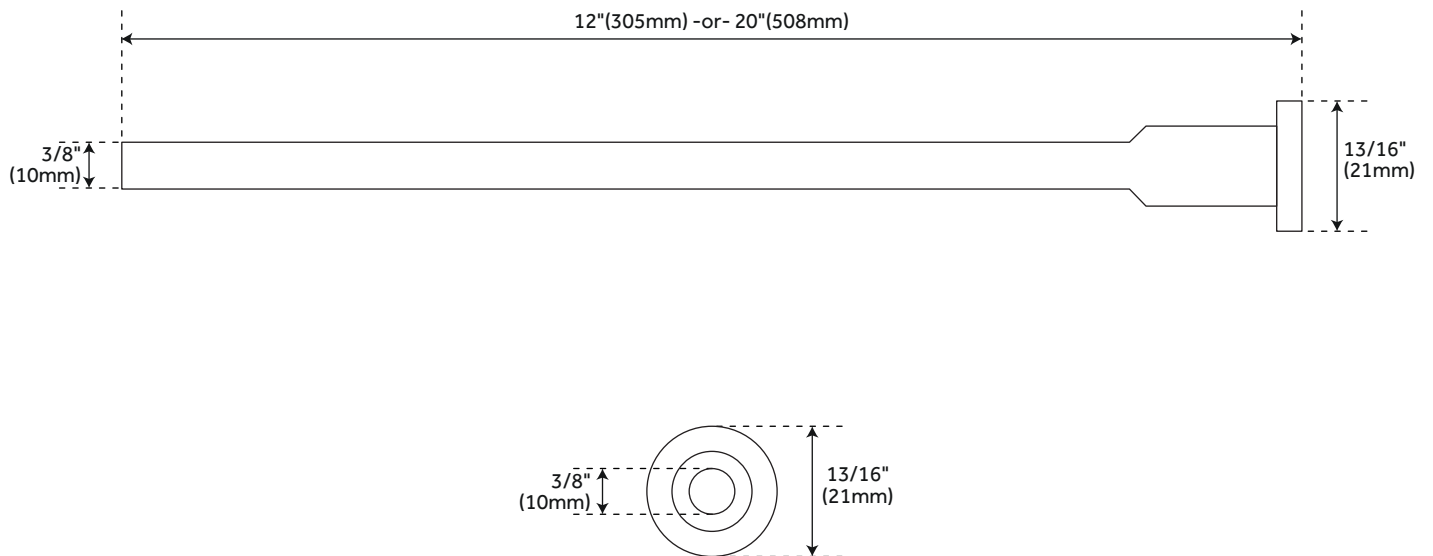

3/8" OD BENDABLE TOILET SUPPLY TUBE

SKU: 932363

Code: SH241, SH241PB, SH242, SH242PB

FEATURES

Material: Brass

REVISED 3/29/2023

3/8" OD BENDABLE TOILET SUPPLY TUBE

SKU: 932363

Code: SH241, SH241PB, SH242, SH242PB

ADDITIONAL FEATURES

- 3/8" compression stop and fill valve coupling nut sold separately.
- Supply tube is bendable.

REVISED 3/29/2023

3/8" OD X 12" BENDABLE TOILET SUPPLY TUBE

SKU: 932363
SH241, SH242

All dimensions and specifications are nominal and may vary. Use actual products for accuracy in critical situations.