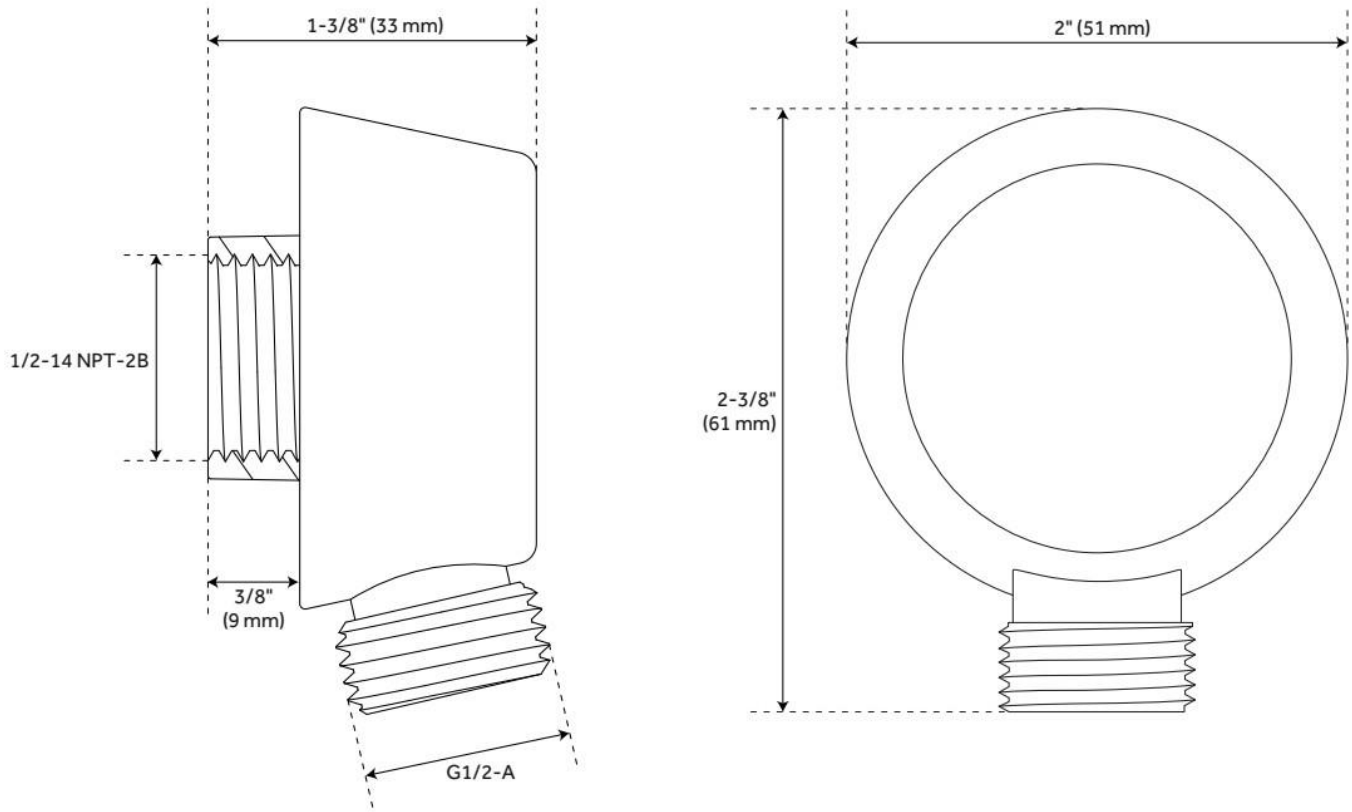

CONTEMPORARY ROUND WATER SUPPLY ELBOW FOR HAND SHOWER

SKU: 932365

Code: SHWE2040, SH417826, SH484207, SH485502

FEATURES

Material: Brass

Connection Type: 1/2" NPT

ASME A112.18.1/CSA B125.1, LISTED ID: SHWE2040*

ADDITIONAL FEATURES

- 1/2" Female wall connection.
- 1/2" Male hose connection.

REVISED 6/5/2024

CONTEMPORARY ROUND WATER SUPPLY ELBOW FOR HAND SHOWER

SKU: 932365

Code: SHWE2040, SH417826, SH484207, SH485502