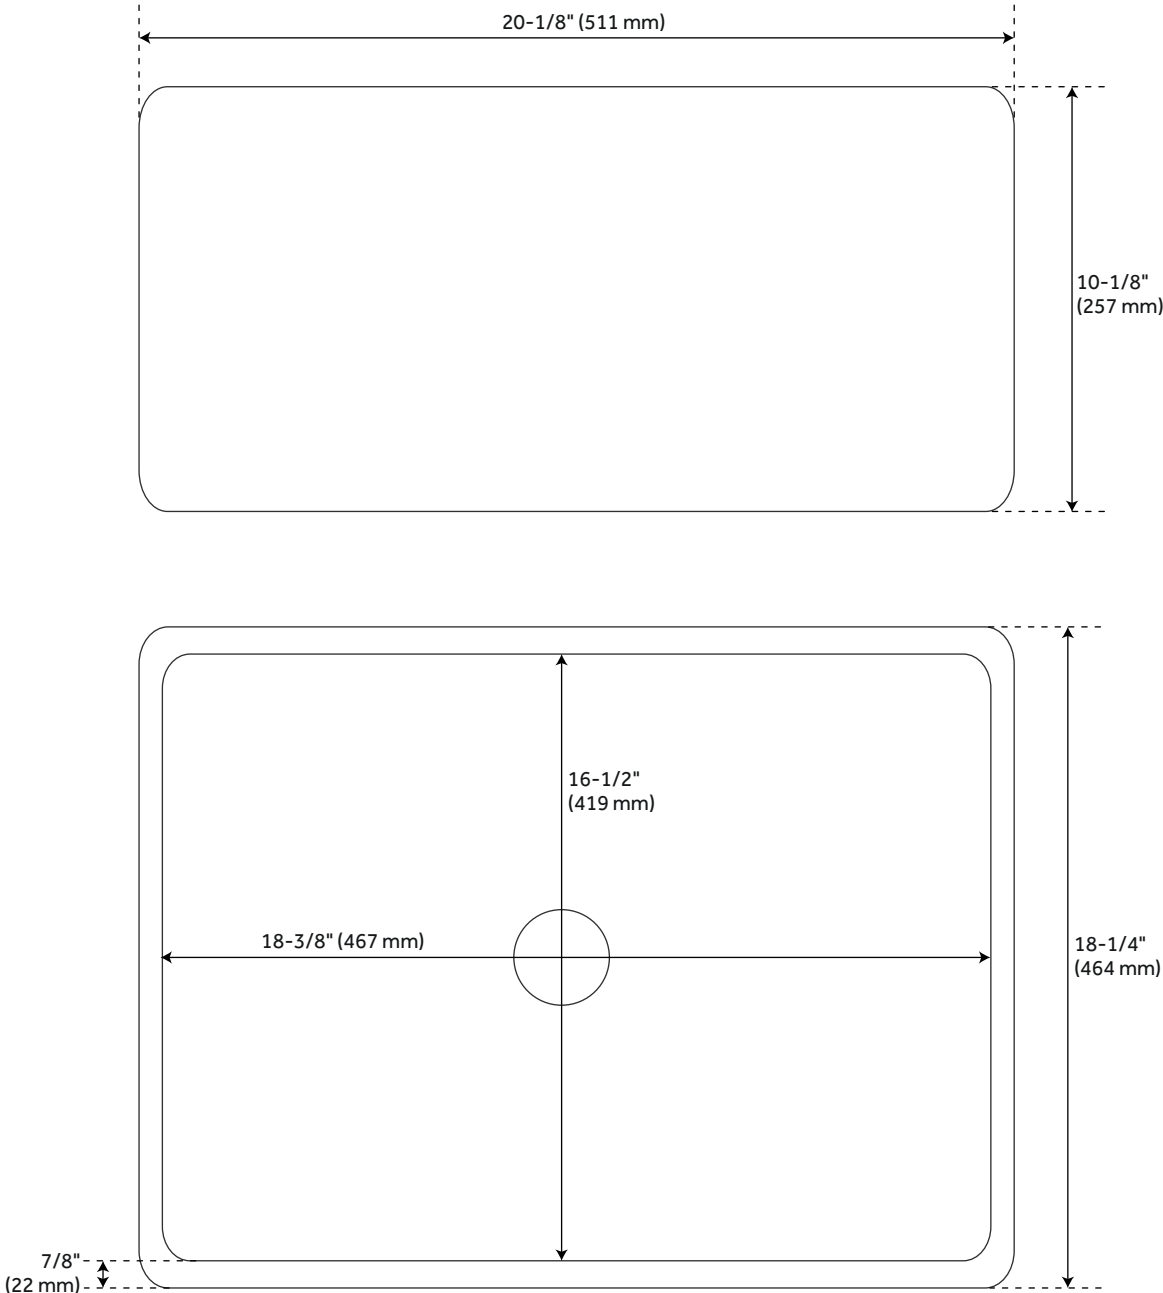

20" REINHARD FIRECLAY FARMHOUSE SINK - WHITE

SKU: 932396

All dimensions and specifications are nominal and may vary. Use actual products for accuracy in critical situations.