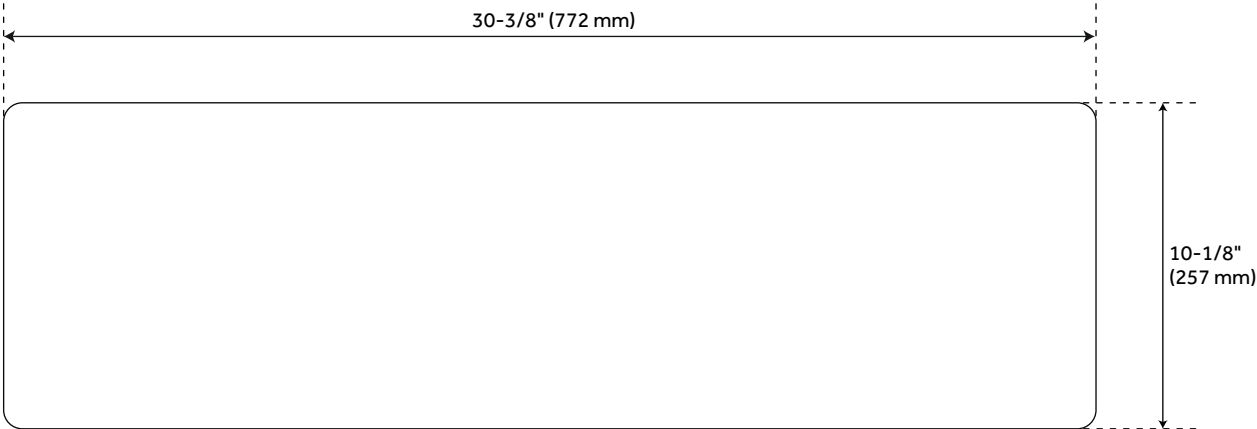

30" REINHARD FIRECLAY FARMHOUSE SINK - WHITE

SKU: 932402

SHF1B3018RAWH

All dimensions and specifications are nominal and may vary. Use actual products for accuracy in critical situations.