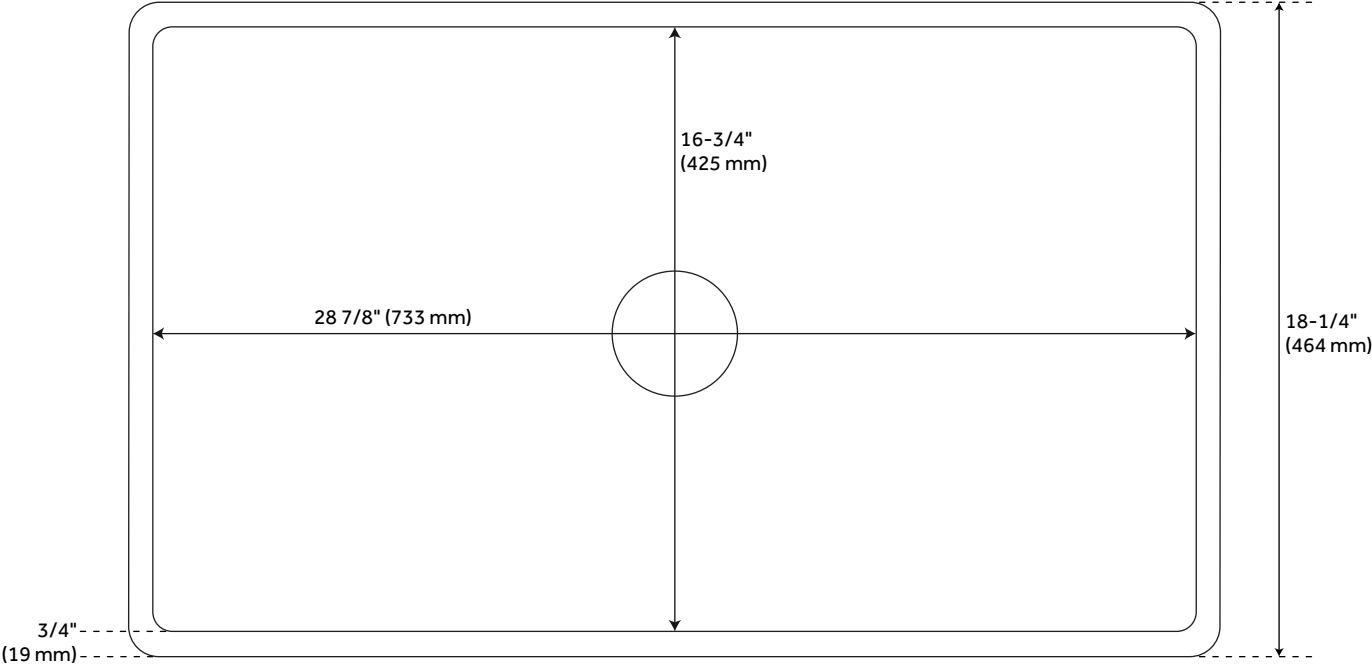

30" REINHARD FIRECLAY FARMHOUSE SINK - WHITE

SKU: 932402

Code: SHF1B3018RA

FEATURES

Material: Fireclay
Length: 30-3/8"
Width: 18-1/4"
Height: 10-1/8"
Number of Basins: 1
Sink Installation: Farmhouse
Product Color: White
Faucet Centers: No Faucet Hole
Basin Length: 28-7/8"
Basin Width: 16-3/4"
Fits Drain Hole Size: 3-1/2"
Exterior Treatment: Smooth
Interior Treatment: Smooth
Drain Included: Optional
Faucet Included: No
Basin Configuration: Single
Apron Design: Smooth
Water Depth to Rim: 8-1/4"
Apron Front Rim Thickness: 3/4"
Side and Back Rim Thickness: 3/4"
Faucet Holes: No Faucet Hole
Reversible Mounting: Yes

REVISED 3/31/2023

30" REINHARD FIRECLAY FARMHOUSE SINK - WHITE

SKU: 932402

Code: SHF1B3018RA

ADDITIONAL FEATURES

- Smooth, ripple-resistant surface.
- Sink is finished on all four sides.
- Optional sink grid measures: 27-1/2" L x 15-1/2" W x 1" H.
- Sink grids provide protection and keep dishes elevated as they air dry.
- If purchasing drain separately, it must be able to accommodate a sink drain thickness of 1".
- All sink dimensions are ($\pm 1/2$ ").

REVISED 3/31/2023

30" REINHARD FIRECLAY FARMHOUSE SINK - WHITE

SKU: 932402

SHF1B3018RAWH

All dimensions and specifications are nominal and may vary. Use actual products for accuracy in critical situations.