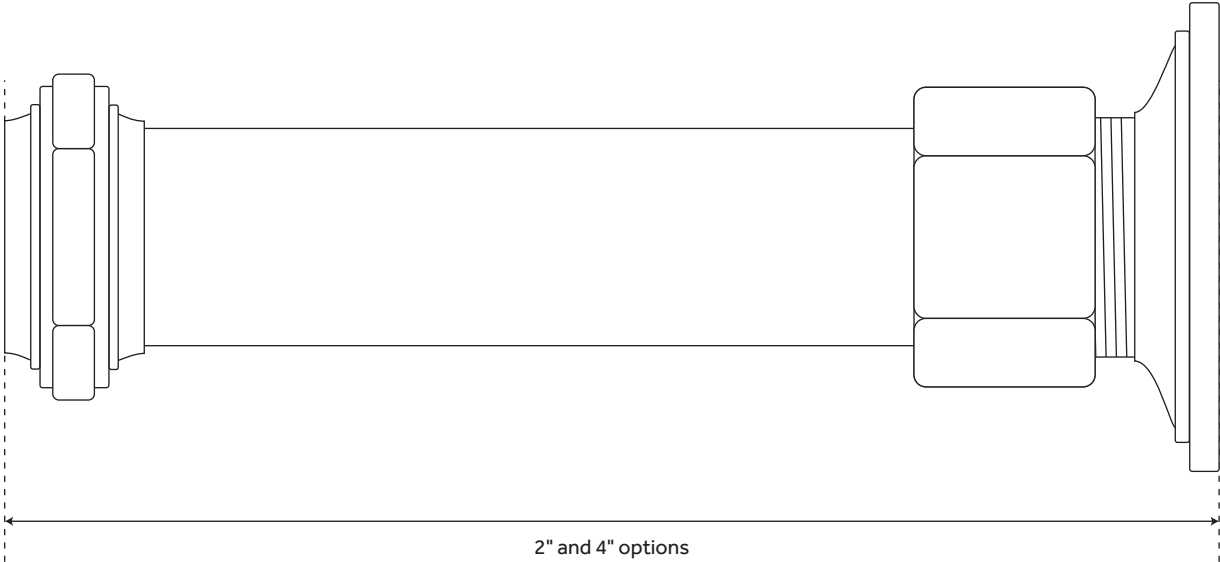

WALL-MOUNT COUPLER - SET OF 2

SKU: 932410

Code: SH195762, SH329446, SH195763, SH196591, SH418107, SH418106, SH418108, SH418109

FEATURES

ASME_A112.18.1/CSA_B125.1

LISTED ID: SH441023*, SH441005*

REVISED 9/13/2023

WALL-MOUNT COUPLER - SET OF 2

SKU: 932410

Code: SH195762, SH329446, SH195763, SH196591, SH418107, SH418106, SH418108, SH418109

ADDITIONAL FEATURES

- Couplers for mounting tub faucet to flat wall.
- 1/2" FIP inlets.
- Choose between 2" and 4" coupler extension.
- 2" coupler extends 1-3/4" from finished wall.
- Sold in pairs.

REVISED 9/13/2023

WALL-MOUNT COUPLER - SET OF 2

All dimensions and specifications are nominal and may vary. Use actual products for accuracy in critical situations.