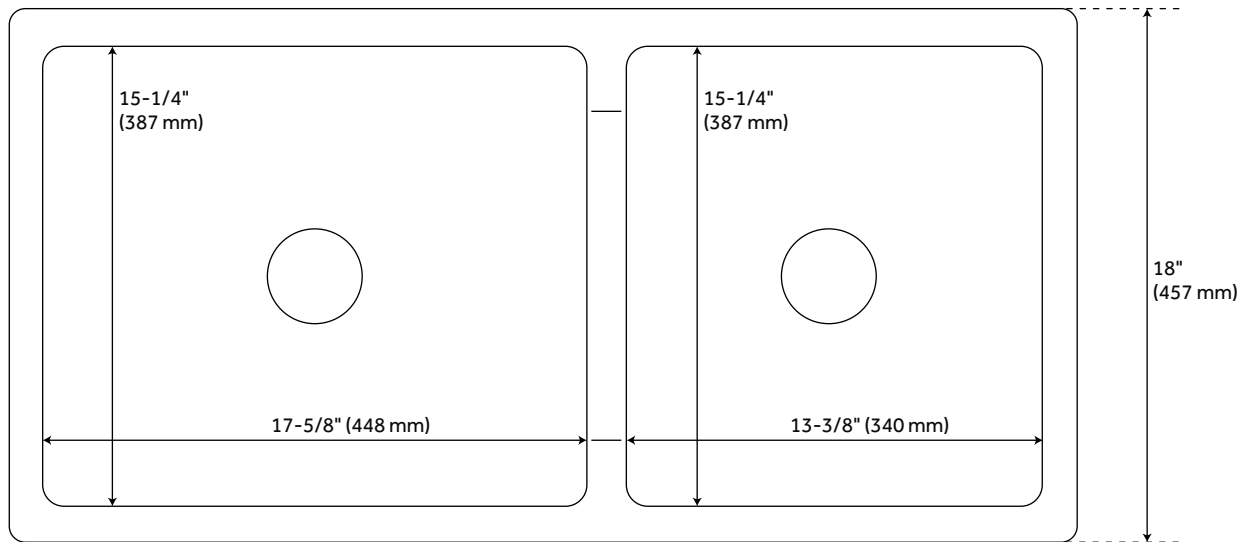

36" RISINGER 60/40 OFFSET BOWL FIRECLAY FARMHOUSE SINK - CASEMENT APRON - WHITE

SKU: 932476

All dimensions and specifications are nominal and may vary. Use actual products for accuracy in critical situations.