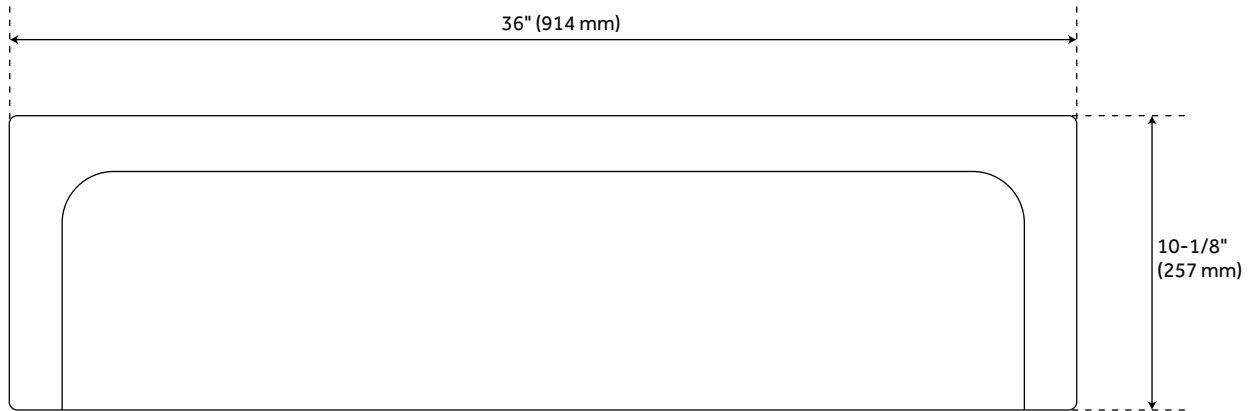

36" RISINGER 60/40 OFFSET BOWL FIRECLAY FARMHOUSE SINK - CASEMENT APRON - WHITE

SKU: 932476

All dimensions and specifications are nominal and may vary. Use actual products for accuracy in critical situations.