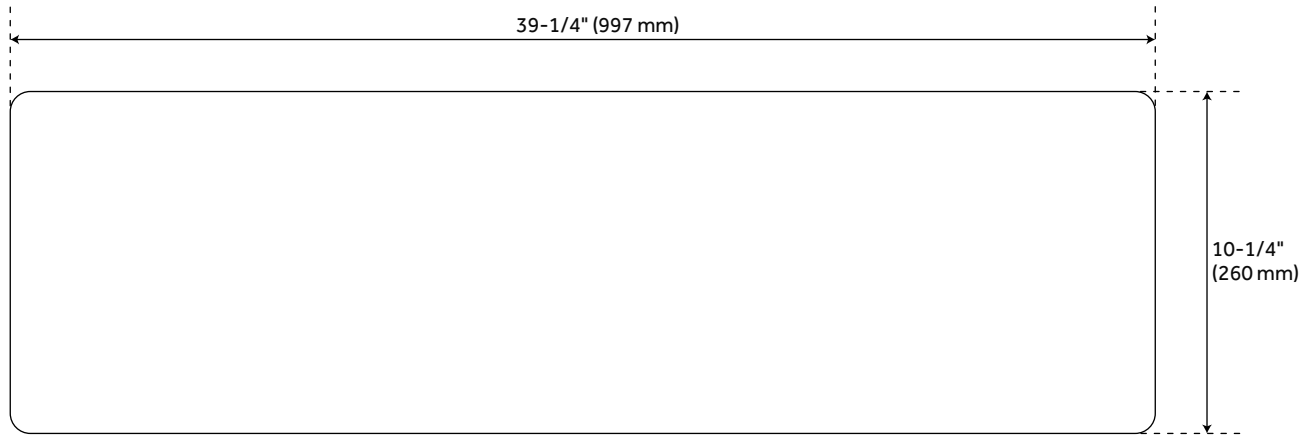

39" RISINGER DOUBLE-BOWL FIRECLAY FARMHOUSE SINK - WHITE

SKU: 932482
Code: SH394749

FEATURES

Material: Fireclay
Length: 39-1/4"
Width: 18-1/2"
Height: 10-1/4"
Number of Basins: 2
Sink Installation: Farmhouse
Product Color: White
Faucet Centers: No Faucet Hole
Basin Length: 17-3/4"
Basin Width: 15-7/8"
Fits Drain Hole Size: 3-1/2"
Exterior Treatment: Smooth
Interior Treatment: Smooth
Drain Included: Optional
Faucet Included: No
Basin Configuration: 50/50
Apron Design: Smooth
Water Depth to Rim: 9"
Apron Front Rim Thickness: 1-1/4"
Side and Back Rim Thickness: 1-1/4"
Faucet Holes: No Faucet Hole
Reversible Mounting: Yes

REVISED 3/31/2023

39" RISINGER DOUBLE-BOWL FIRECLAY FARMHOUSE SINK - WHITE

SKU: 932482

Code: SH394749

ADDITIONAL FEATURES

- Solid fireclay creates a smoother surface and prevents rippling.
- Sink is reversible with smooth (shown) or casement front visible.
- If purchasing drain separately, it must be able to accommodate a sink drain thickness of 1".
- All sink dimensions are ($\pm 1/2$ ").

REVISED 3/31/2023

39" RISINGER DOUBLE-BOWL FIRECLAY FARMHOUSE SINK - WHITE

SKU: 932482

All dimensions and specifications are nominal and may vary. Use actual products for accuracy in critical situations.