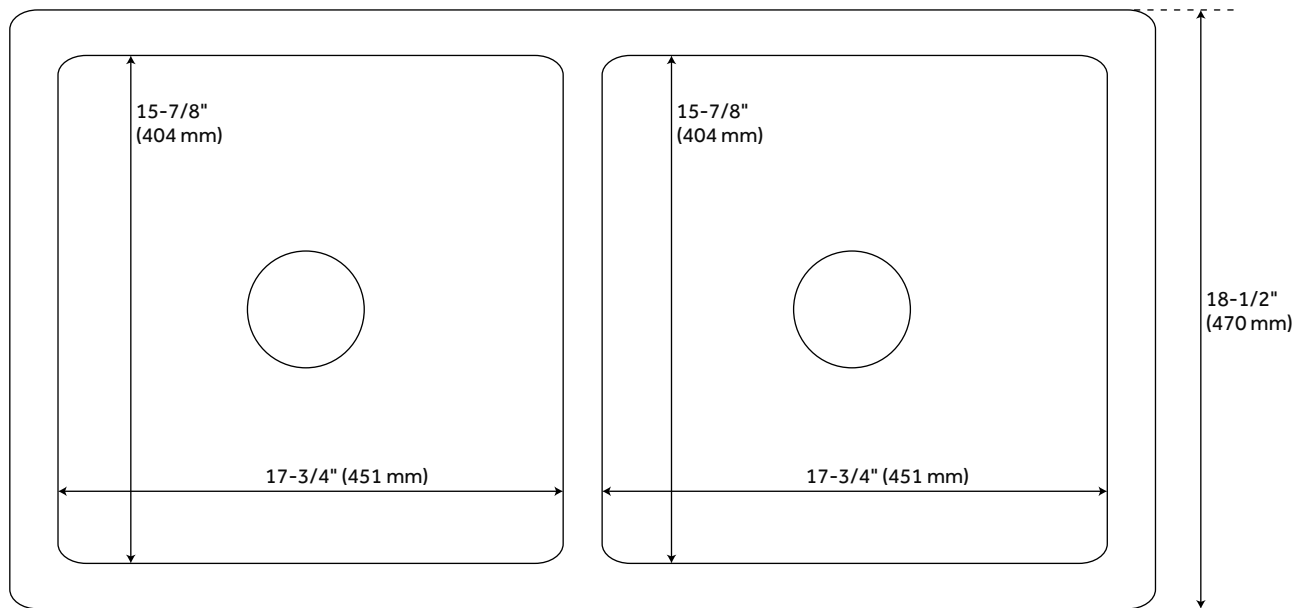

39" RISINGER DOUBLE-BOWL FIRECLAY FARMHOUSE SINK - WHITE

SKU: 932482
Code: SH394749

FEATURES

Material: Fireclay
Length: 39-1/4"
Width: 18-1/2"
Height: 10-1/4"
Number of Basins: 2
Sink Installation: Farmhouse
Product Color: White
Faucet Centers: No Faucet Hole
Basin Length: 17-3/4"
Basin Width: 15-7/8"
Fits Drain Hole Size: 3-1/2"
Exterior Treatment: Smooth
Interior Treatment: Smooth
Drain Included: Optional
Faucet Included: No
Basin Configuration: 50/50
Apron Design: Smooth
Water Depth to Rim: 9"
Apron Front Rim Thickness: 1-1/4"
Side and Back Rim Thickness: 1-1/4"
Faucet Holes: No Faucet Hole
Reversible Mounting: Yes

REVISED 3/31/2023

39" RISINGER DOUBLE-BOWL FIRECLAY FARMHOUSE SINK - WHITE

SKU: 932482

Code: SH394749

ADDITIONAL FEATURES

- Solid fireclay creates a smoother surface and prevents rippling.
- Sink is reversible with smooth (shown) or casement front visible.
- If purchasing drain separately, it must be able to accommodate a sink drain thickness of 1".
- All sink dimensions are ($\pm 1/2$ ").

REVISED 3/31/2023

39" RISINGER DOUBLE-BOWL FIRECLAY FARMHOUSE SINK - WHITE

SKU: 932482

All dimensions and specifications are nominal and may vary. Use actual products for accuracy in critical situations.