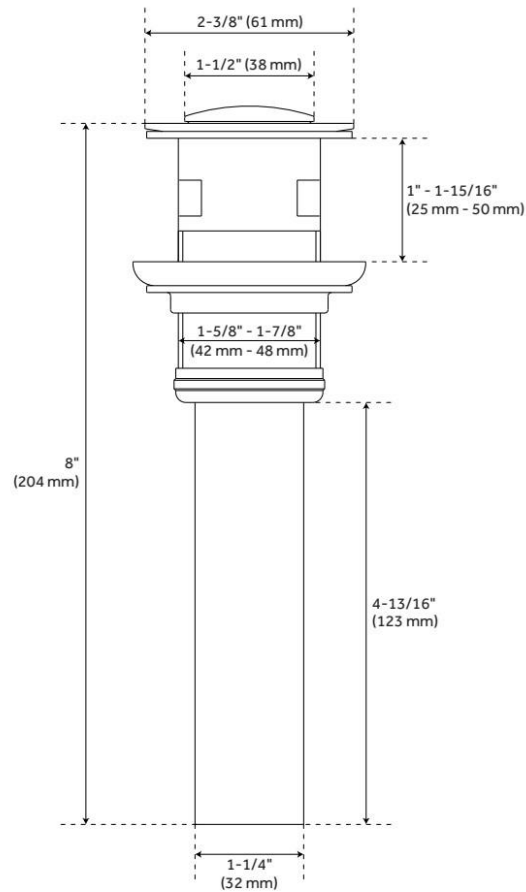

MORATA WIDESPREAD WATERFALL BATHROOM FAUCET

SKU: 932621

Code: SH418257, SH418255, SH418259

FEATURES

Material: Metal construction for strength and durability

Installation Type: Widespread

Flow Rate: 1.2 gpm (4.5 L/min) @ 60 psi

Cartridge Type: Ceramic Disc

Swivel Spout: No

Drain Type: Metal push-pop with overflow

ASME A112.18.1/CSA B125.1, LISTED ID: SH449030*

ADDITIONAL FEATURES

- Drain is compatible with sinks that have an overflow hole.

REVISED 5/13/2024

MORATA WIDESPREAD WATERFALL BATHROOM FAUCET

SKU: 932621

Code: SH418257, SH418255, SH418259

REVISED 5/13/2024

MORATA WIDESPREAD WATERFALL BATHROOM FAUCET

SKU: 932621

Code: SH418257, SH418255, SH418259