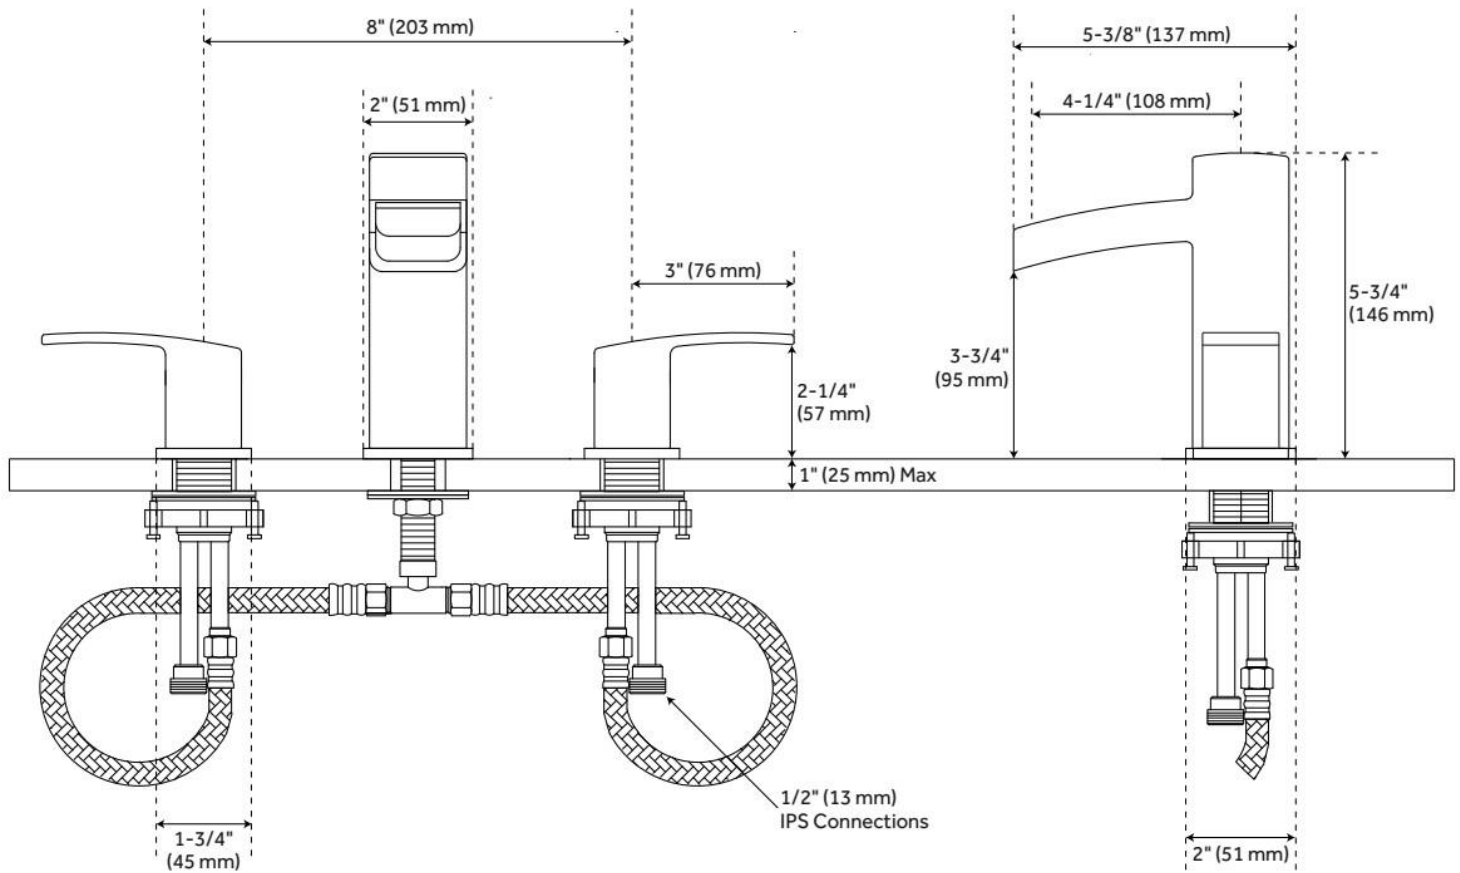

MORATA WIDESPREAD WATERFALL BATHROOM FAUCET

SKU: 932621

Code: SH418257, SH418255, SH418259

FEATURES

Material: Metal construction for strength and durability

Installation Type: Widespread

Flow Rate: 1.2 gpm (4.5 L/min) @ 60 psi

Cartridge Type: Ceramic Disc

Swivel Spout: No

Drain Type: Metal push-pop with overflow

ASME A112.18.1/CSA B125.1, LISTED ID: SH449030*

ADDITIONAL FEATURES

- Drain is compatible with sinks that have an overflow hole.

REVISED 5/13/2024

MORATA WIDESPREAD WATERFALL BATHROOM FAUCET

SKU: 932621

Code: SH418257, SH418255, SH418259

REVISED 5/13/2024

MORATA WIDESPREAD WATERFALL BATHROOM FAUCET

SKU: 932621

Code: SH418257, SH418255, SH418259