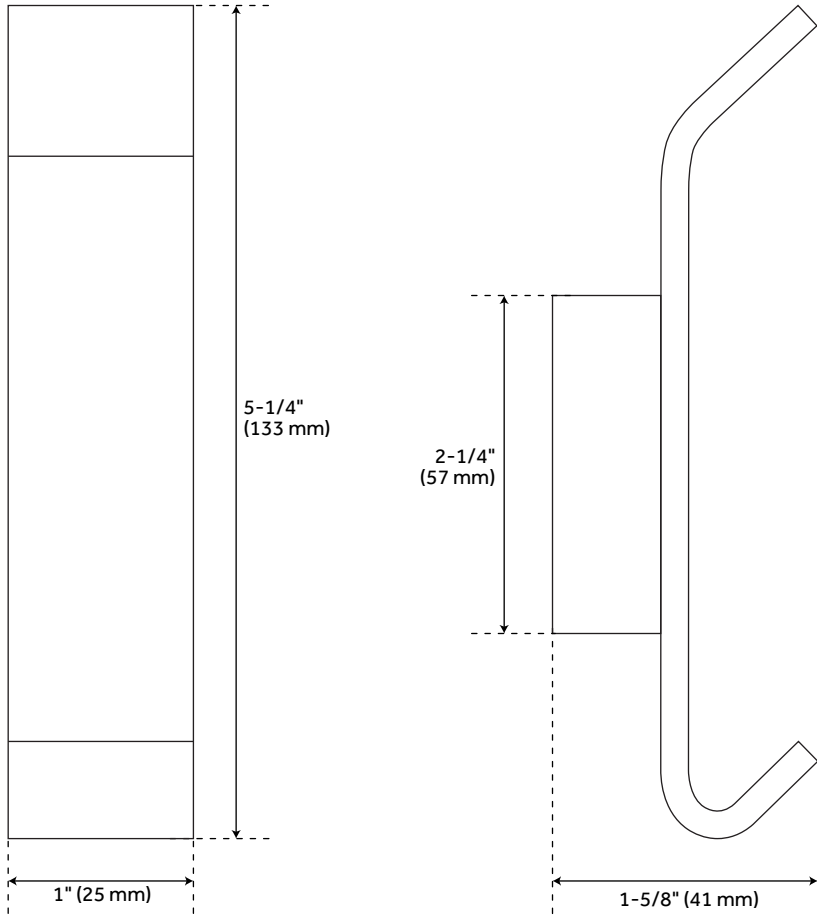

## FEATURES

- Installation Type: Wall Mount
- Design: Modern
- Material: Brass
- Length: 1"
- Height: 5-1/4"
- Depth: 1-5/8"
- Base Plate Height: 2-1/4"
- Mounting Hardware Included: Yes
- Mounting Hardware Concealed: Yes
- Assembly Required: No

# NEWBERRY ROBE HOOK

---

SKU: 933035

Code: SH418830, SH418831

# NEWBERRY ROBE HOOK

SKU: 933035

All dimensions and specifications are nominal and may vary. Use actual products for accuracy in critical situations.