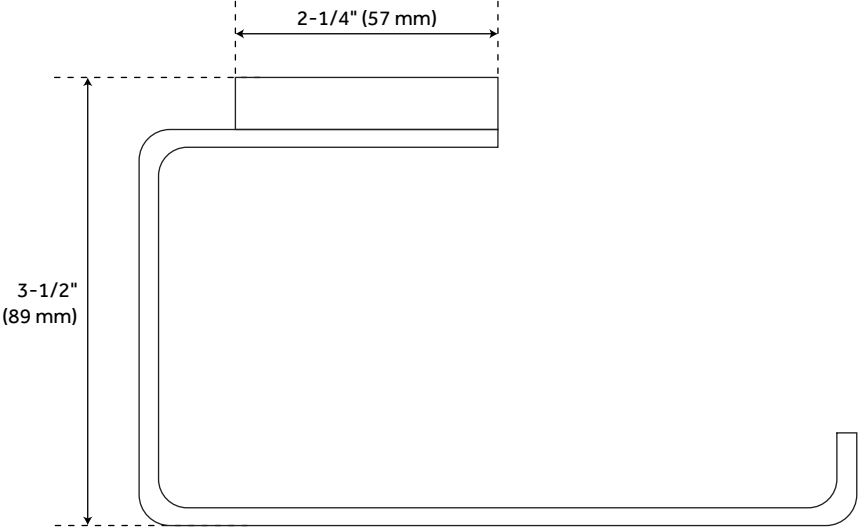

NEWBERRY TOILET PAPER HOLDER

SKU: 933036

All dimensions and specifications are nominal and may vary. Use actual products for accuracy in critical situations.