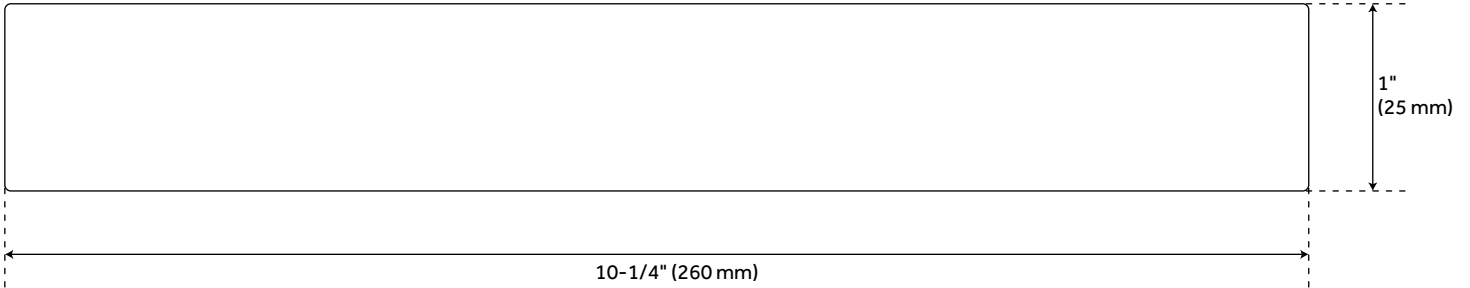

NEWBERRY TOWEL RING

SKU: 933037

All dimensions and specifications are nominal and may vary. Use actual products for accuracy in critical situations.