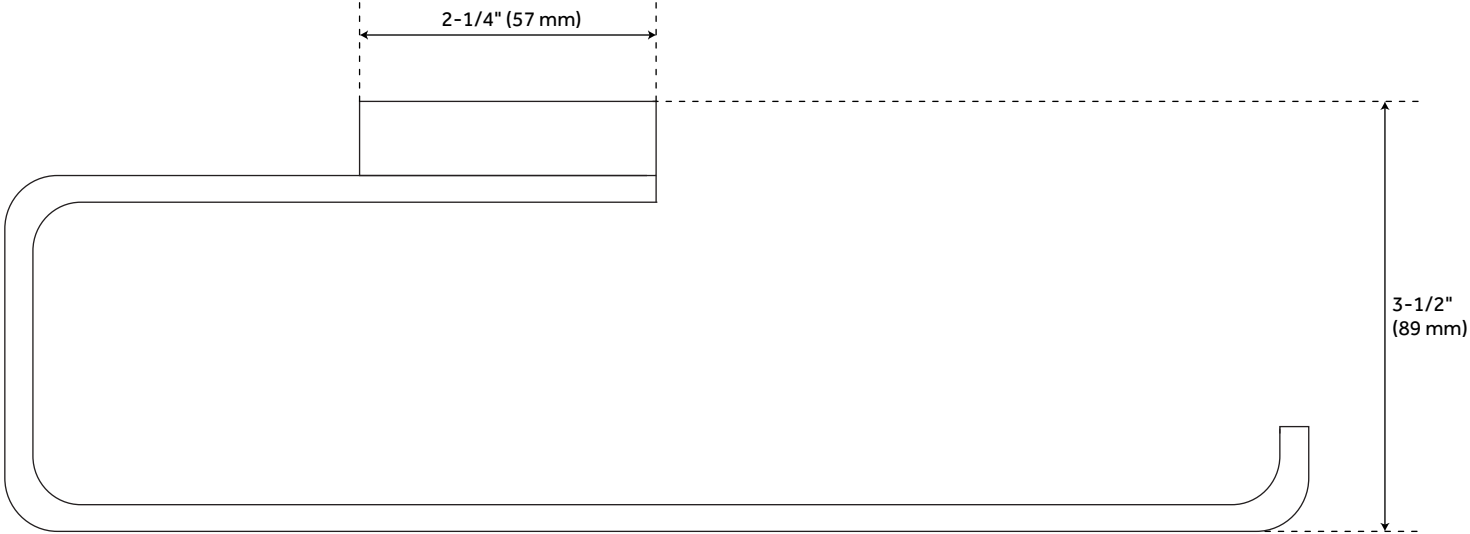

NEWBERRY TOWEL RING

SKU: 933037

All dimensions and specifications are nominal and may vary. Use actual products for accuracy in critical situations.