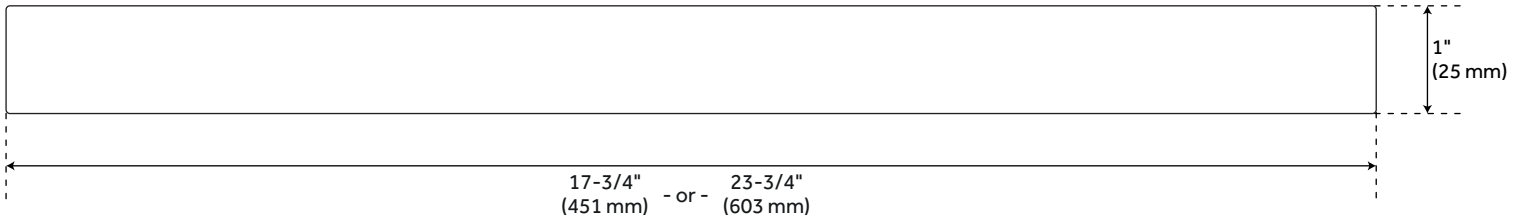

NEWBERRY TOWEL BAR

SKU: 933038

All dimensions and specifications are nominal and may vary. Use actual products for accuracy in critical situations.