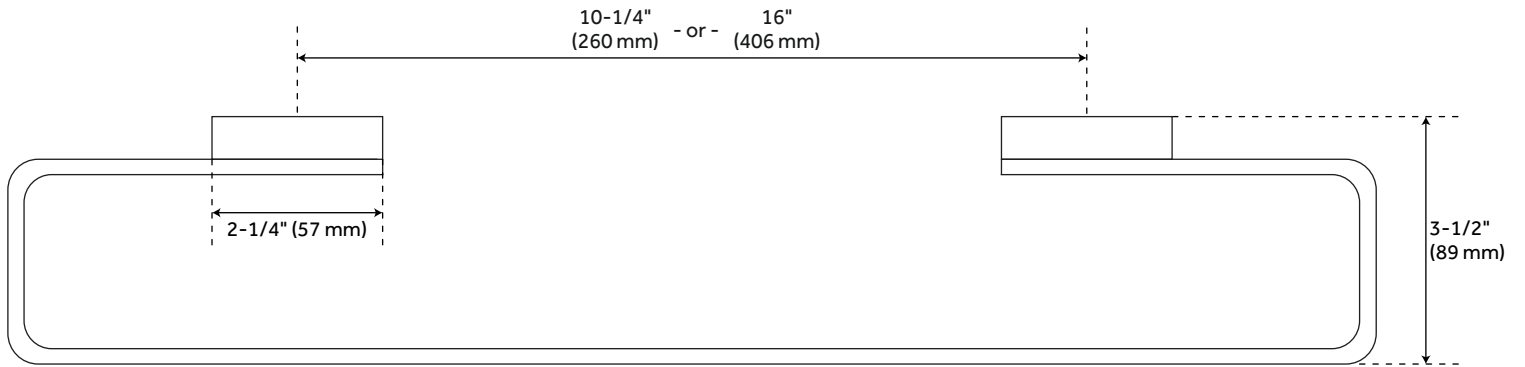

NEWBERRY TOWEL BAR

SKU: 933038

All dimensions and specifications are nominal and may vary. Use actual products for accuracy in critical situations.