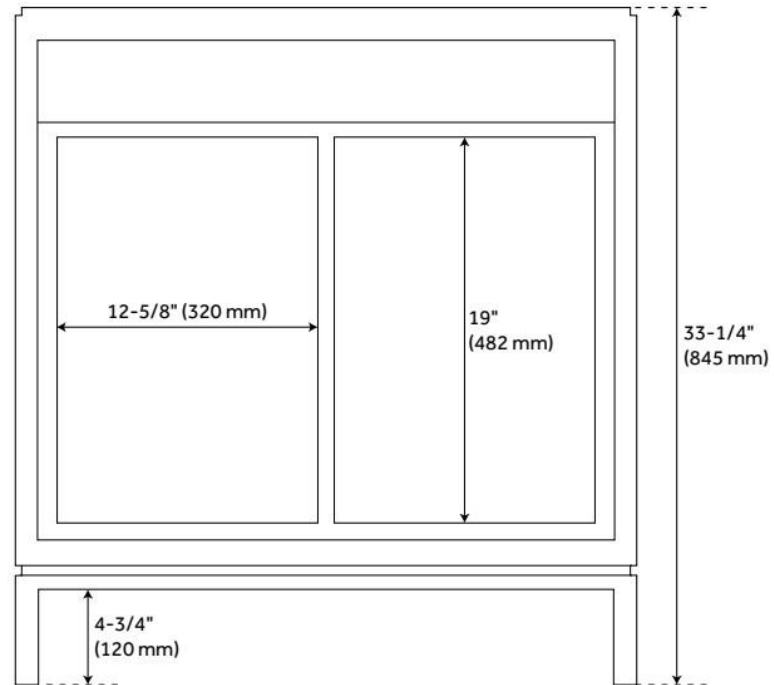

FEATURES

Material: Teak
Product Finish: Teak
Number of Doors: 2
Built-In Adjusters: No

ADDITIONAL FEATURES

- Kiln dried and sanded to a smooth finish. Maintain or restore color using wood treatment products.
- Includes a matching backsplash and white porcelain sink.
- Granite is A-grade. Polished Carrara Marble is sourced from Italy.
- Each top is carved from a single piece of stone and will feature natural variations.
- See installation Instructions for directions to attach the vanity top and sink.
- All dimensions are ($\pm 1/2''$).

REVISED 8/6/2024

30" BECKER TEAK VANITY FOR RECTANGULAR UNDERMOUNT SINK - TEAK

SKU: 933117-RUMB

Code: SH463395, SH466934, SH463403, SH463396, SH463397, SH463398, SH463401, SH463402, SH463399, SH463400, SH463391, SH463392, SH463393, SH463394