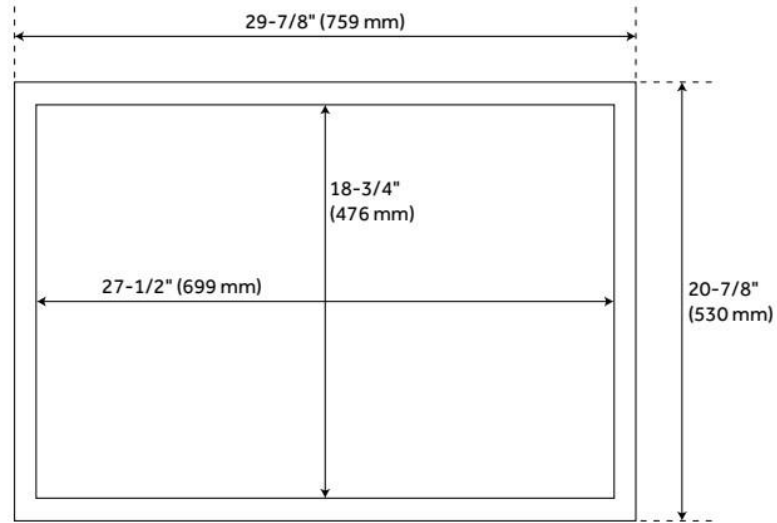

30" BECKER TEAK VANITY FOR RECTANGULAR UNDERMOUNT SINK - TEAK

SKU: 933117-RUMB

Code: SH463395, SH466934, SH463403, SH463396, SH463397, SH463398, SH463401, SH463402, SH463399, SH463400, SH463391, SH463392, SH463393, SH463394

REVISED 8/6/2024