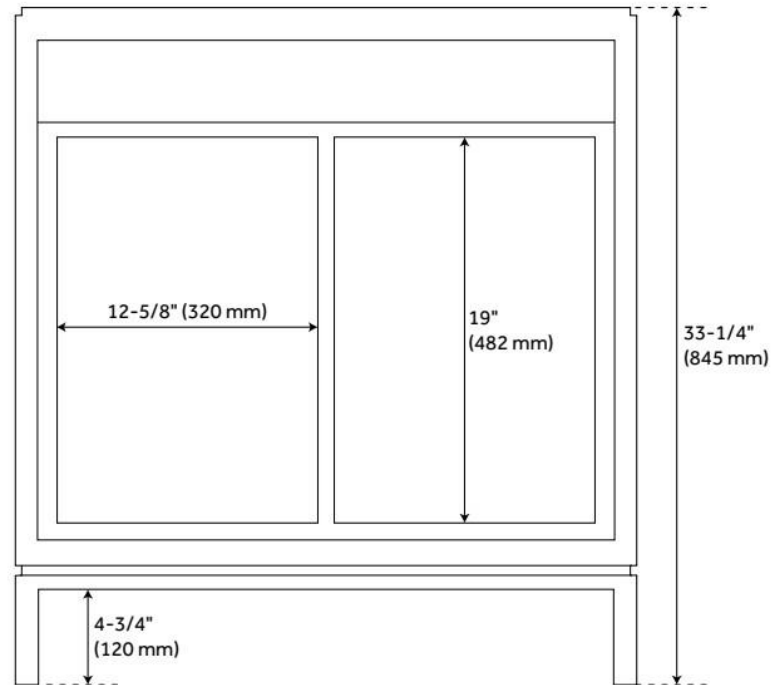

FEATURES

Material: Teak
Product Finish: Gray Wash
Number of Doors: 2
Built-In Adjusters: No

ADDITIONAL FEATURES

- Kiln dried and sanded to a smooth finish. Maintain or restore color using wood treatment products.
- Includes a matching backsplash and white porcelain sink.
- Granite is A-grade. Polished Carrara Marble is sourced from Italy.
- See installation Instructions for directions to attach the vanity top and sink.
- Each top is carved from a single piece of stone and will feature natural variations.
- All dimensions are ($\pm 1/2"$).

REVISED 8/6/2024

30" BECKER TEAK VANITY FOR RECTANGULAR UNDERMOUNT SINK - GRAY WASH

SKU: 933118-RUMB

Code: SH463408, SH466936, SH463416, SH463409, SH463404, SH463405, SH463406, SH463407, SH463410, SH463411, SH463414, SH463415, SH463412, SH463413