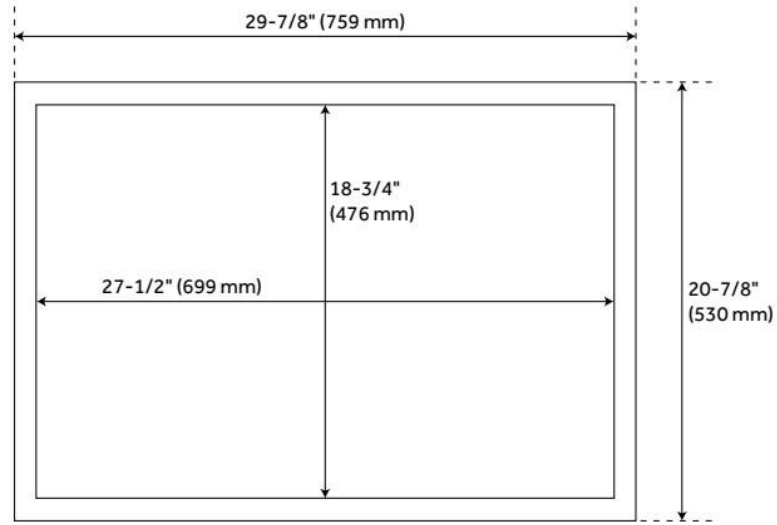

30" BECKER TEAK VANITY FOR RECTANGULAR UNDERMOUNT SINK - GRAY WASH

SKU: 933118-RUMB

Code: SH463408, SH466936, SH463416, SH463409, SH463404, SH463405, SH463406, SH463407, SH463410, SH463411, SH463414, SH463415, SH463412, SH463413

REVISED 8/6/2024