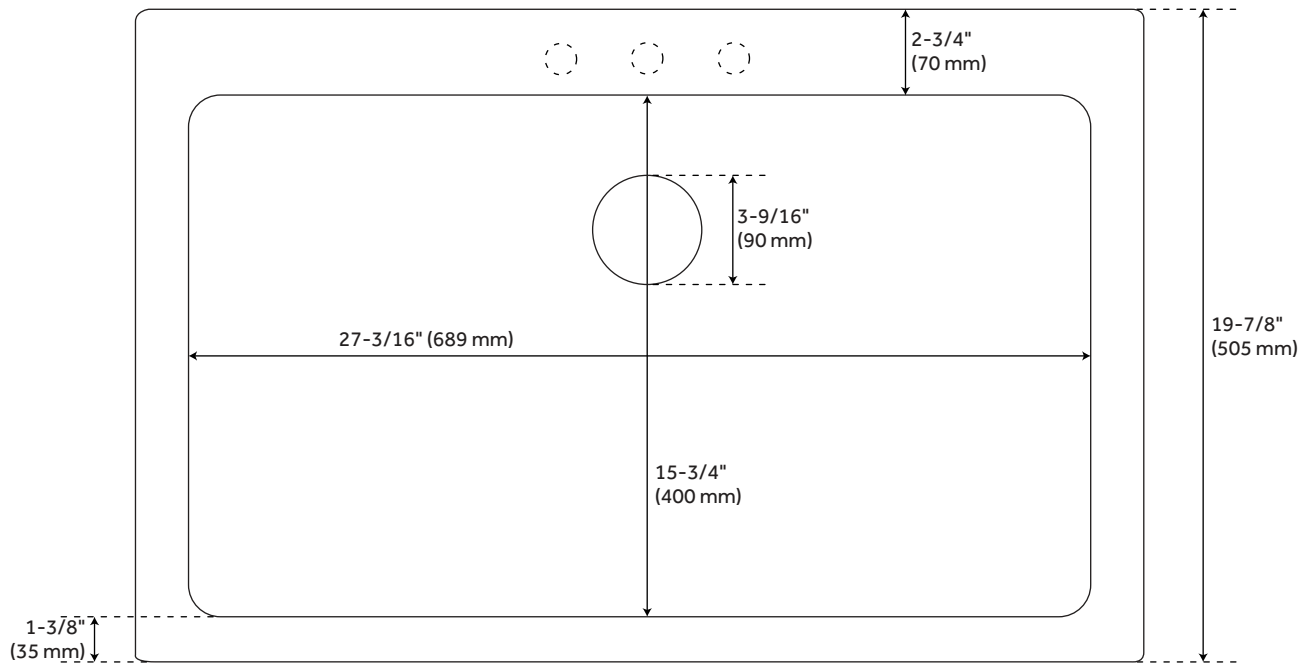

30" HOLCOMB DROP-IN GRANITE COMPOSITE SINK - CLOUD WHITE

SKU: 933489

All dimensions and specifications are nominal and may vary. Use actual products for accuracy in critical situations.