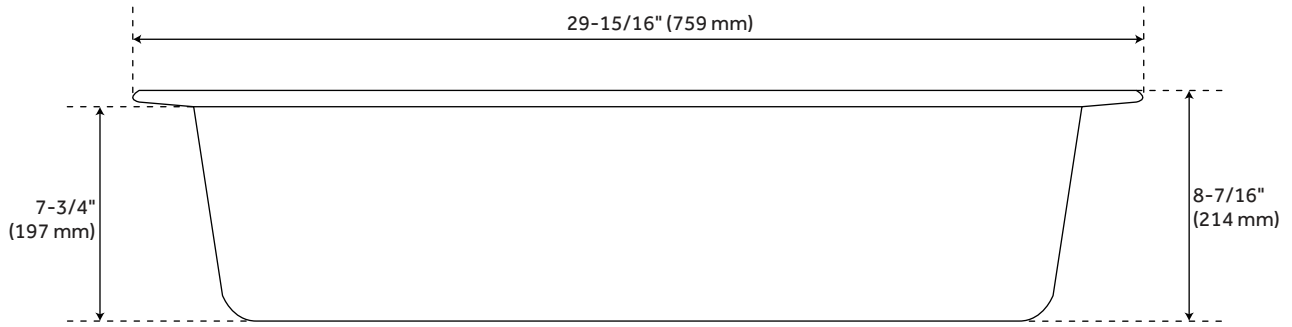

30" HOLCOMB DROP-IN GRANITE COMPOSITE SINK - CLOUD WHITE

SKU: 933489

All dimensions and specifications are nominal and may vary. Use actual products for accuracy in critical situations.