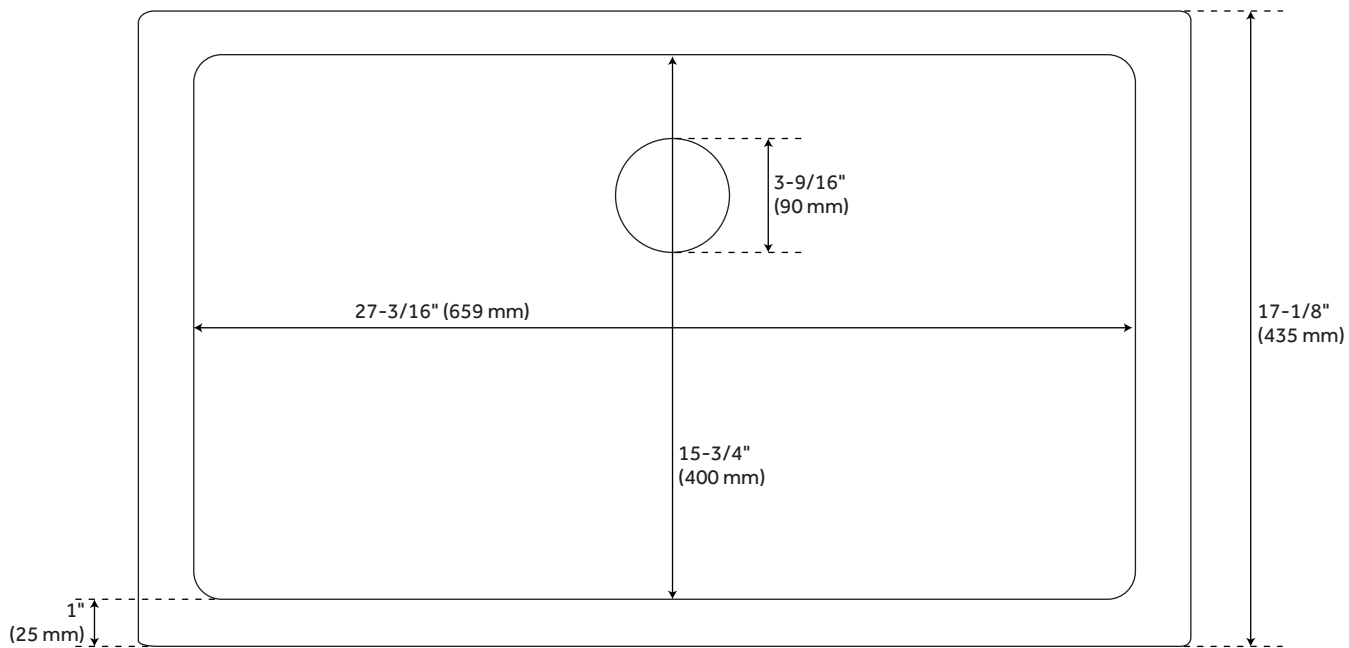

30" HOLCOMB UNDERMOUNT GRANITE COMPOSITE SINK - CLOUD WHITE

SKU: 933491

Code: SH419618, SH420518, SH419650

FEATURES

Length: 29-7/8"
Width: 17-3/4"
Height: 8-3/8"
Mounting Hardware Included: Yes
Number of Basins: 1
Sink Installation: Undermount
Product Color: White
Faucet Centers: No Faucet Hole
Basin Length: 27-1/8"
Basin Width: 15-3/4"
Rim Thickness: 1"
Fits Drain Hole Size: 3-1/2"
Interior Treatment: Smooth
Drain Included: Optional
Faucet Included: No
Sink Material: Granite
Basin Configuration: Single
Water Depth to Rim: 7-3/4"
Faucet Holes: No Faucet Hole

REVISED 3/15/2023

30" HOLCOMB UNDERMOUNT GRANITE COMPOSITE SINK - CLOUD WHITE

SKU: 933491

Code: SH419618, SH420518, SH419650

ADDITIONAL FEATURES

- Optional dish rack is made of stainless steel.
- Granite composite is 80% granite and 20% resin.
- It is recommended to have the sink at the job site before cutting cabinet or counter top.
- Made in Italy.
- Optional dish rack dimensions: 15-1/4" L x 12-1/4" W x 6-1/4" H.

REVISED 3/15/2023

30" HOLCOMB UNDERMOUNT GRANITE COMPOSITE SINK - CLOUD WHITE

SKU: 933491

All dimensions and specifications are nominal and may vary. Use actual products for accuracy in critical situations.