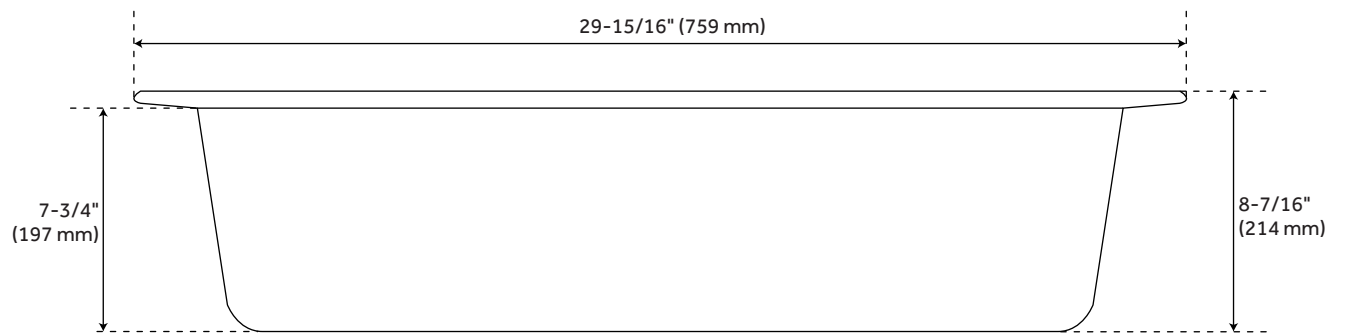

30" HOLCOMB UNDERMOUNT GRANITE COMPOSITE SINK - CLOUD WHITE

SKU: 933491

All dimensions and specifications are nominal and may vary. Use actual products for accuracy in critical situations.