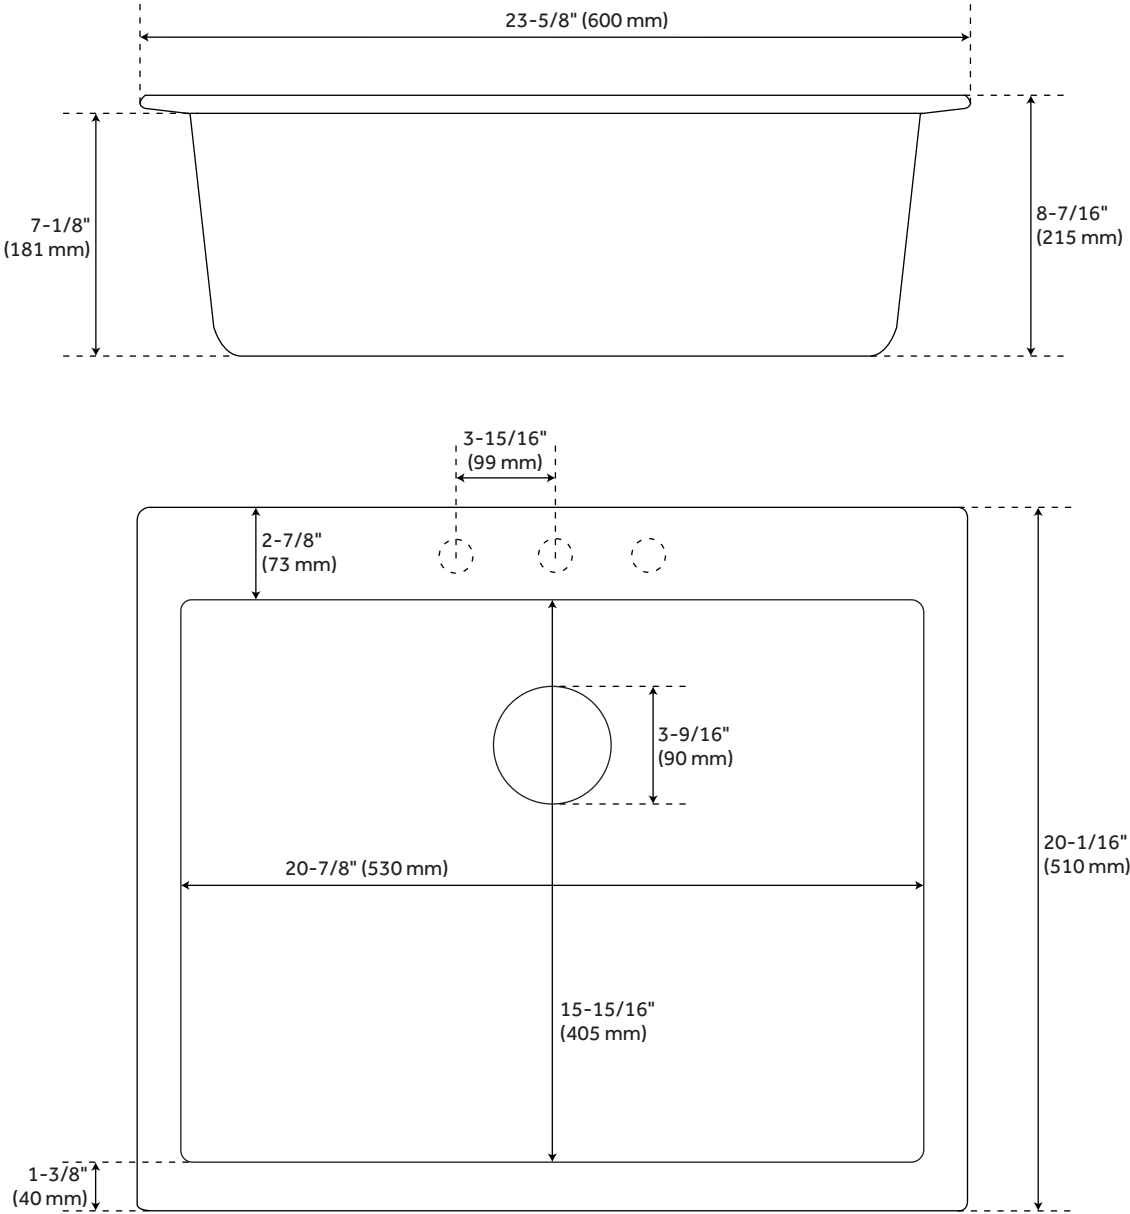

24" HOLCOMB DROP-IN GRANITE COMPOSITE SINK - BLACK

SKU: 933494

Code: SH419622, SH420518, SH419650

FEATURES

- Length: 23-5/8"
- Width: 20-1/8"
- Height: 8-1/8"
- Mounting Hardware Included: Yes
- Number of Basins: 1
- Sink Installation: Drop-In
- Product Color: Black
- Faucet Centers: No Faucet Hole
- Basin Length: 20-3/4"
- Basin Width: 15-7/8"
- Rim Thickness: 1-3/8"
- Fits Drain Hole Size: 3-1/2"
- Interior Treatment: Smooth
- Drain Included: Optional
- Faucet Included: No
- Sink Material: Granite
- Basin Configuration: Single
- Water Depth to Rim: 7-1/8"
- Faucet Holes: No Faucet Hole

REVISED 3/15/2023

24" HOLCOMB DROP-IN GRANITE COMPOSITE SINK - BLACK

SKU: 933494

Code: SH419622, SH420518, SH419650

ADDITIONAL FEATURES

- Faucet holes can be drilled on site. Five equally spaced pre-marked hole locations are on the underside of sink rim for guidance, but faucet holes can be drilled for any faucet configuration necessary.
- See Installation Instructions for directions to drill faucet holes.<Optional dish rack is made of stainless steel.
- Granite composite is 80% granite and 20% resin.
- It is recommended to have the sink at the job site before cutting cabinet or counter top.
- Made in Italy.
- Optional dish rack dimensions: 15-1/4" L x 12-1/4" W x 6-1/4" H.

REVISED 3/15/2023

24" HOLCOMB DROP-IN GRANITE COMPOSITE SINK - BLACK

SKU: 933494

All dimensions and specifications are nominal and may vary. Use actual products for accuracy in critical situations.