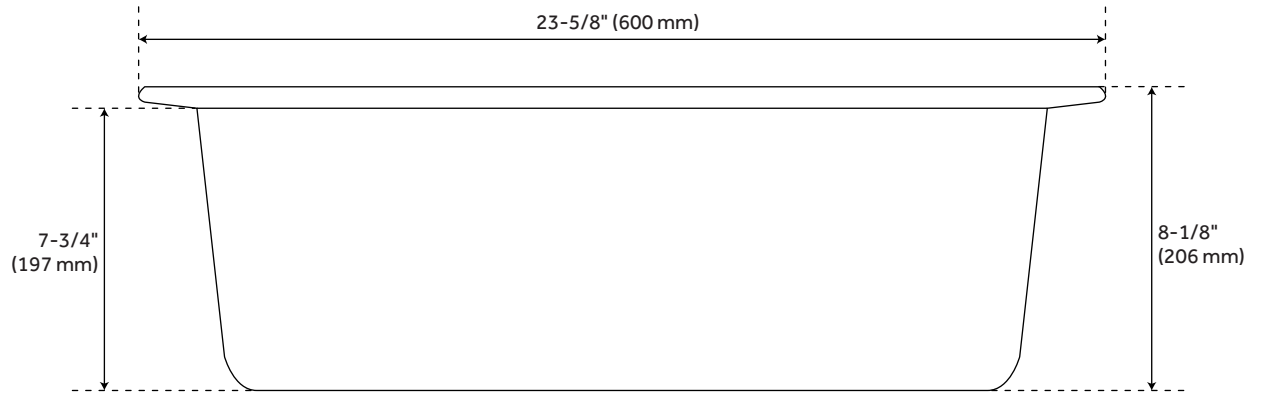

24" HOLCOMB UNDERMOUNT GRANITE COMPOSITE SINK - BLACK

SKU: 933496

All dimensions and specifications are nominal and may vary. Use actual products for accuracy in critical situations.