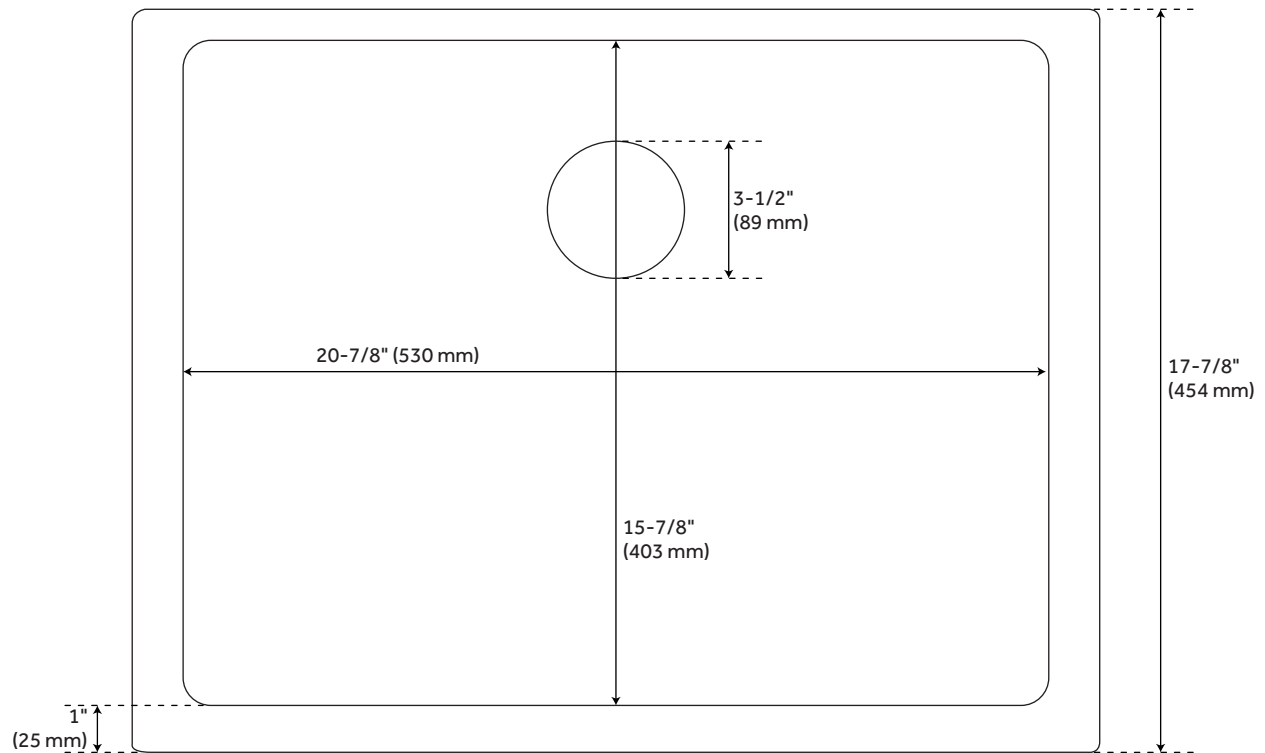

24" HOLCOMB UNDERMOUNT GRANITE COMPOSITE SINK - BLACK

SKU: 933496

All dimensions and specifications are nominal and may vary. Use actual products for accuracy in critical situations.