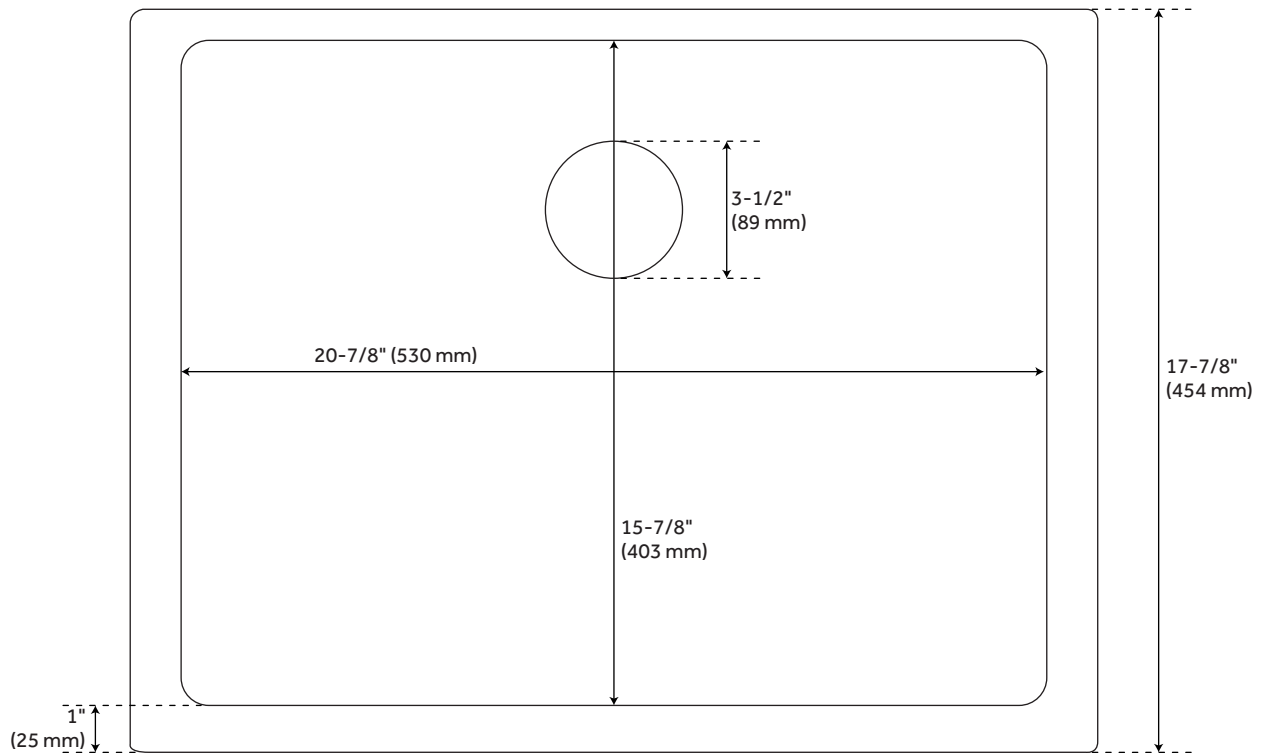

24" HOLCOMB UNDERMOUNT GRANITE COMPOSITE SINK - CLOUD WHITE

SKU: 933498

Code: SH419624, SH420518, SH419650

FEATURES

Length: 23-5/8"
Width: 17-7/8"
Height: 8-1/8"
Mounting Hardware Included: Yes
Number of Basins: 1
Sink Installation: Undermount
Product Color: White
Faucet Centers: No Faucet Hole
Basin Length: 20-7/8"
Basin Width: 15-7/8"
Rim Thickness: 1"
Fits Drain Hole Size: 3-1/2"
Interior Treatment: Smooth
Drain Included: Optional
Faucet Included: No
Sink Material: Granite
Basin Configuration: Single
Water Depth to Rim: 7-3/4"
Faucet Holes: No Faucet Hole

REVISED 3/15/2023

24" HOLCOMB UNDERMOUNT GRANITE COMPOSITE SINK - CLOUD WHITE

SKU: 933498

Code: SH419624, SH420518, SH419650

ADDITIONAL FEATURES

- Optional dish rack is made of stainless steel.
- Granite composite is 80% granite and 20% resin.
- It is recommended to have the sink at the job site before cutting cabinet or counter top.
- Made in Italy.
- Optional dish rack dimensions: 15-1/4" L x 12-1/4" W x 6-1/4" H.

REVISED 3/15/2023

24" HOLCOMB UNDERMOUNT GRANITE COMPOSITE SINK - CLOUD WHITE

SKU: 933498

All dimensions and specifications are nominal and may vary. Use actual products for accuracy in critical situations.