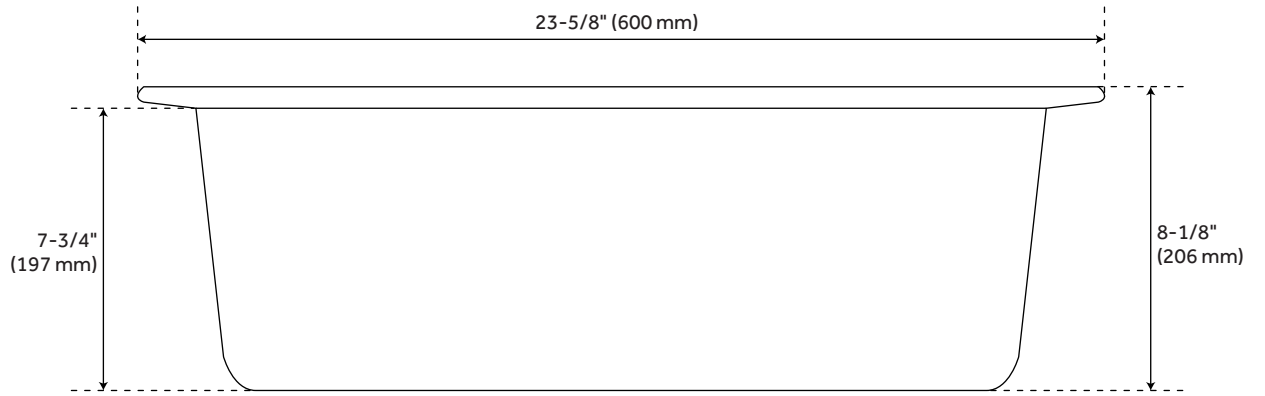

24" HOLCOMB UNDERMOUNT GRANITE COMPOSITE SINK - CLOUD WHITE

SKU: 933498

All dimensions and specifications are nominal and may vary. Use actual products for accuracy in critical situations.