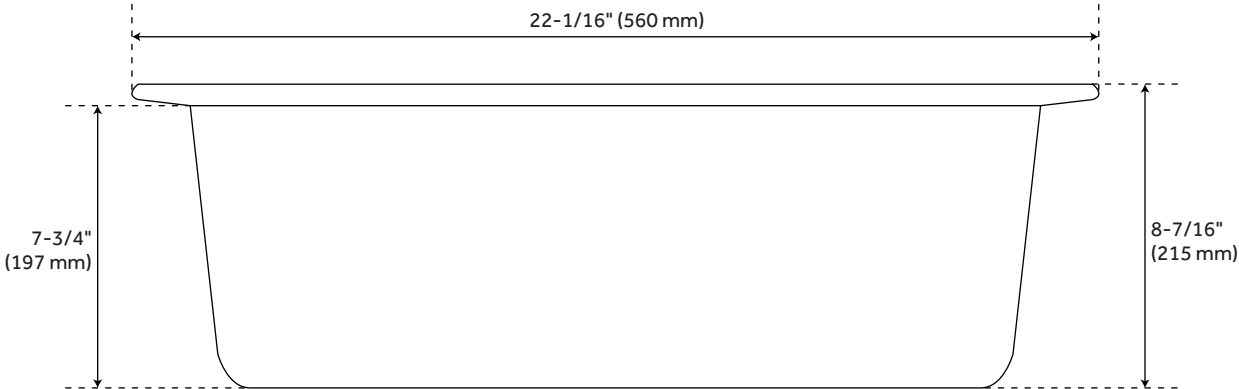

22" HOLCOMB UNDERMOUNT GRANITE COMPOSITE SINK - BLACK

SKU: 933500

All dimensions and specifications are nominal and may vary. Use actual products for accuracy in critical situations.