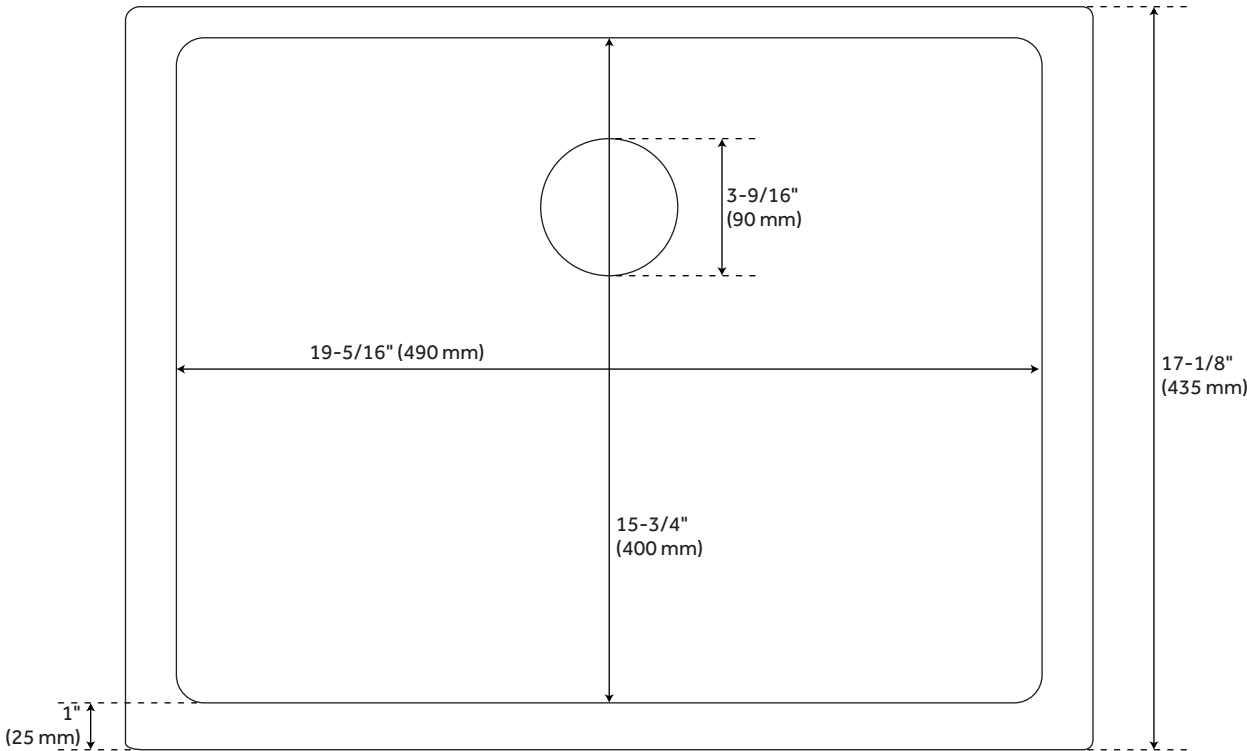

22" HOLCOMB UNDERMOUNT GRANITE COMPOSITE SINK - BLACK

SKU: 933500

All dimensions and specifications are nominal and may vary. Use actual products for accuracy in critical situations.