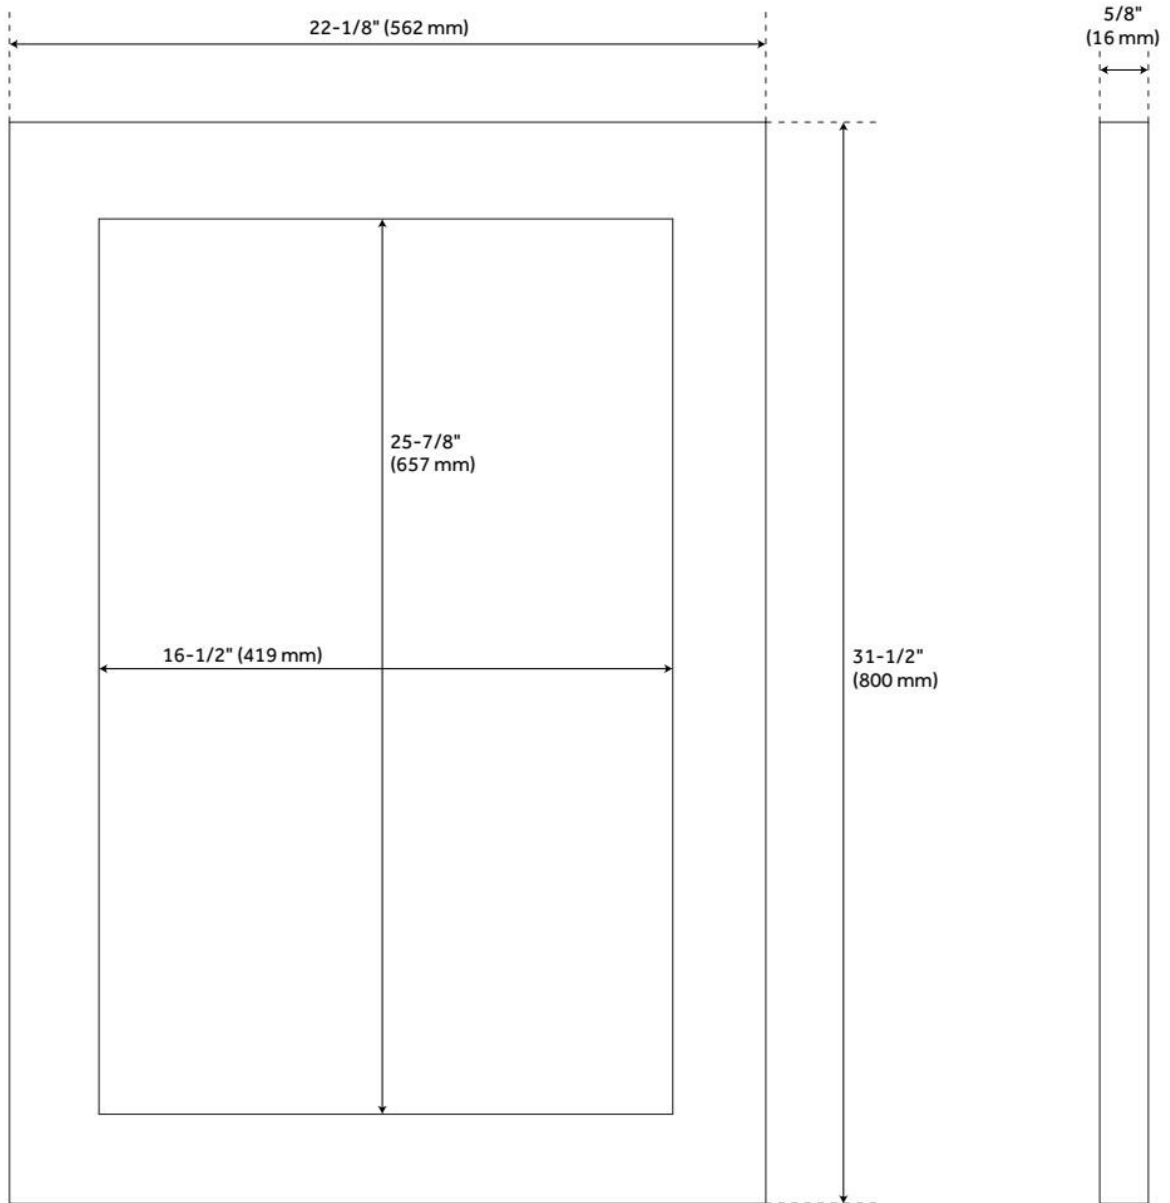

FALLBROOK VANITY MIRROR - GRAY

SKU: 933511

Code: SH419535, SH419543, SH419530

REVISED 8/22/2024