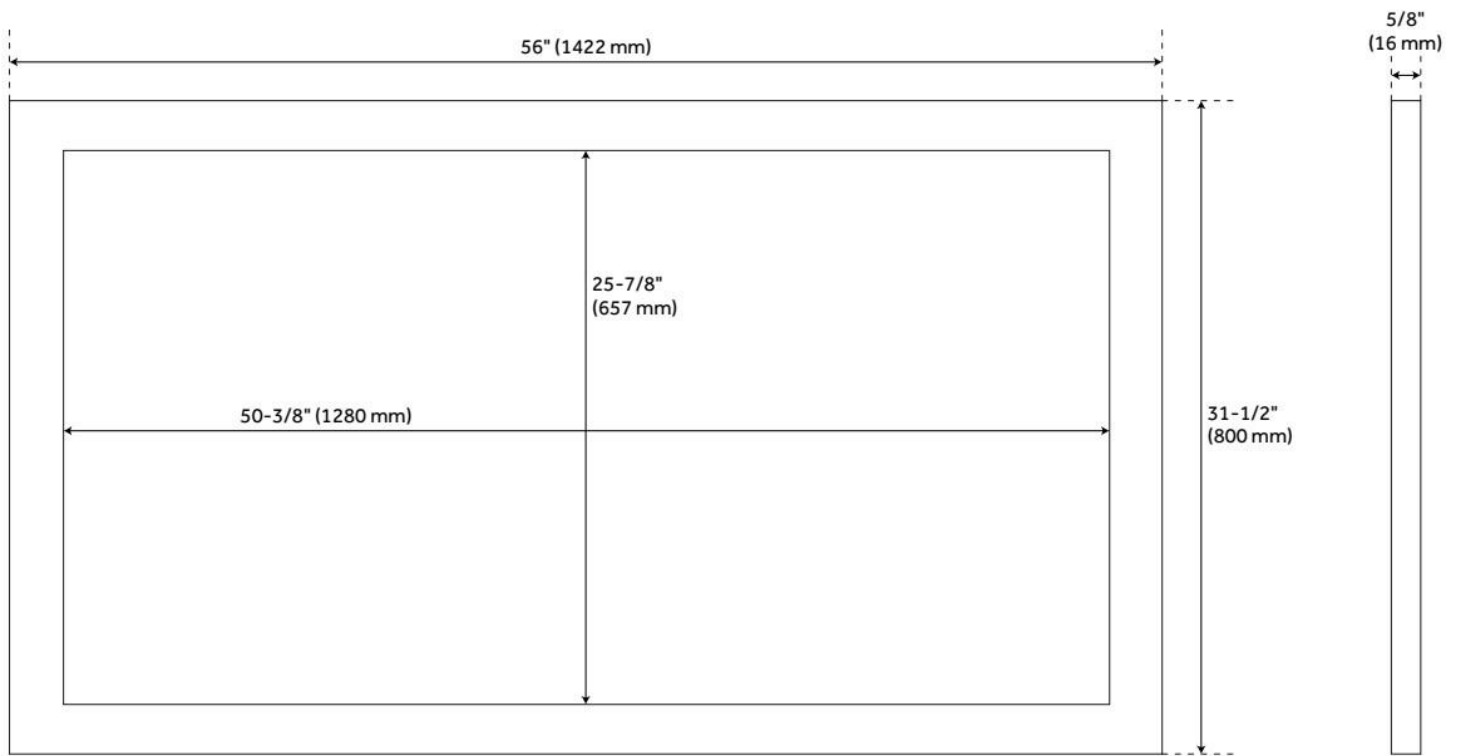

FALLBROOK VANITY MIRROR - GRAY

SKU: 933511

Code: SH419535, SH419543, SH419530

REVISED 8/22/2024