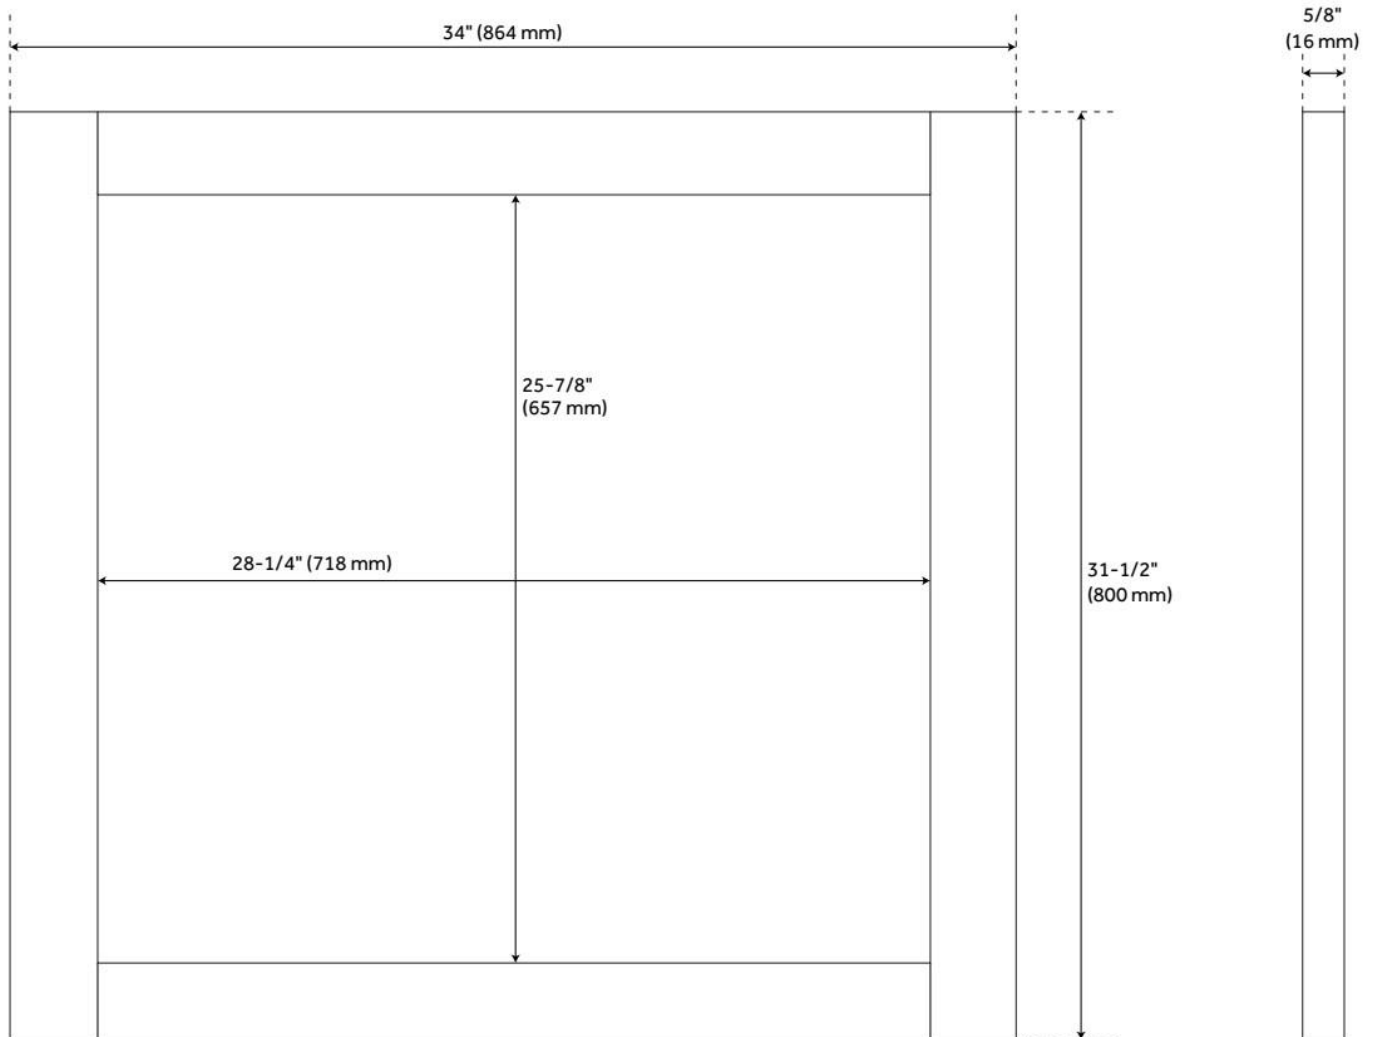

FALLBROOK VANITY MIRROR - GRAY

SKU: 933511

Code: SH419535, SH419543, SH419530

REVISED 8/22/2024