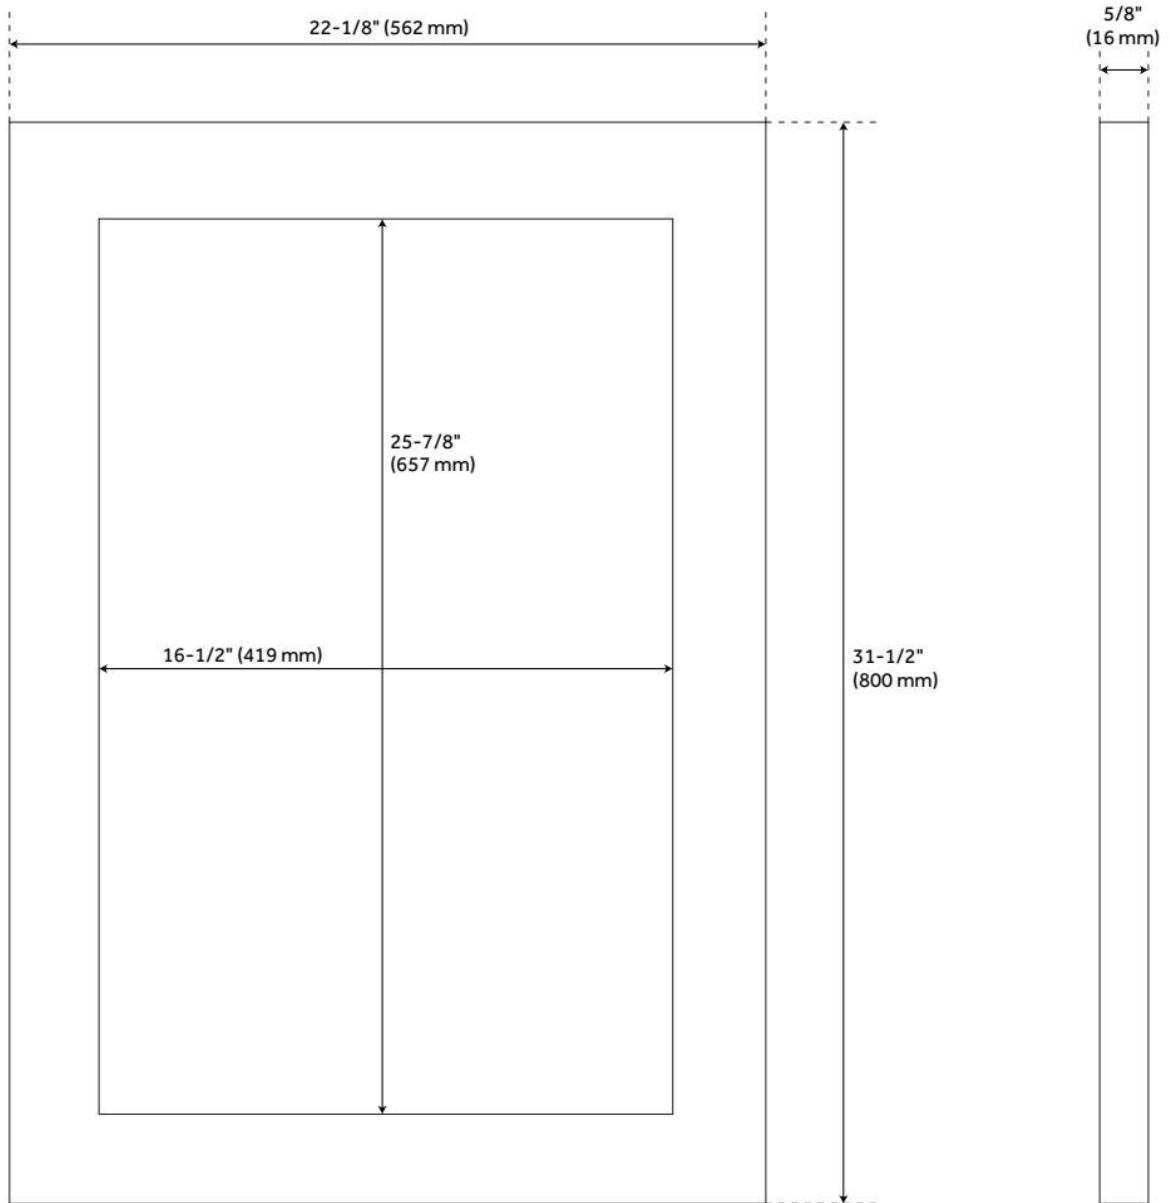

FALLBROOK VANITY MIRROR - SOFT WHITE

SKU: 933512

Code: SH419534, SH419531, SH419542

FEATURES

Material: Wood

On/Off Switch: No

ADDITIONAL FEATURES

- Dimensions:
 - 22" Mirror overall dimensions: 22-1/8" W x 31-1/2" H x 5/8" D. Mirror only dimensions: 16-1/2" W x 25-7/8"H.
 - 34" Mirror overall dimensions: 34" W x 31-1/2" H x 5/8" D. Mirror only dimensions: 28-1/4" W x 25-7/8"H.
 - 56" Mirror overall dimensions: 56" W x 31-1/2" H x 5/8" D. Mirror only dimensions: 50-3/8" W x 25-7/8"H.
- All dimensions are ($\pm 1/2"$).

REVISED 8/23/2024

FALLBROOK VANITY MIRROR - SOFT WHITE

SKU: 933512

Code: SH419534, SH419531, SH419542

REVISED 8/23/2024

FALLBROOK VANITY MIRROR - SOFT WHITE

SKU: 933512

Code: SH419534, SH419531, SH419542

REVISED 8/23/2024

FALLBROOK VANITY MIRROR - SOFT WHITE

SKU: 933512

Code: SH419534, SH419531, SH419542

REVISED 8/23/2024