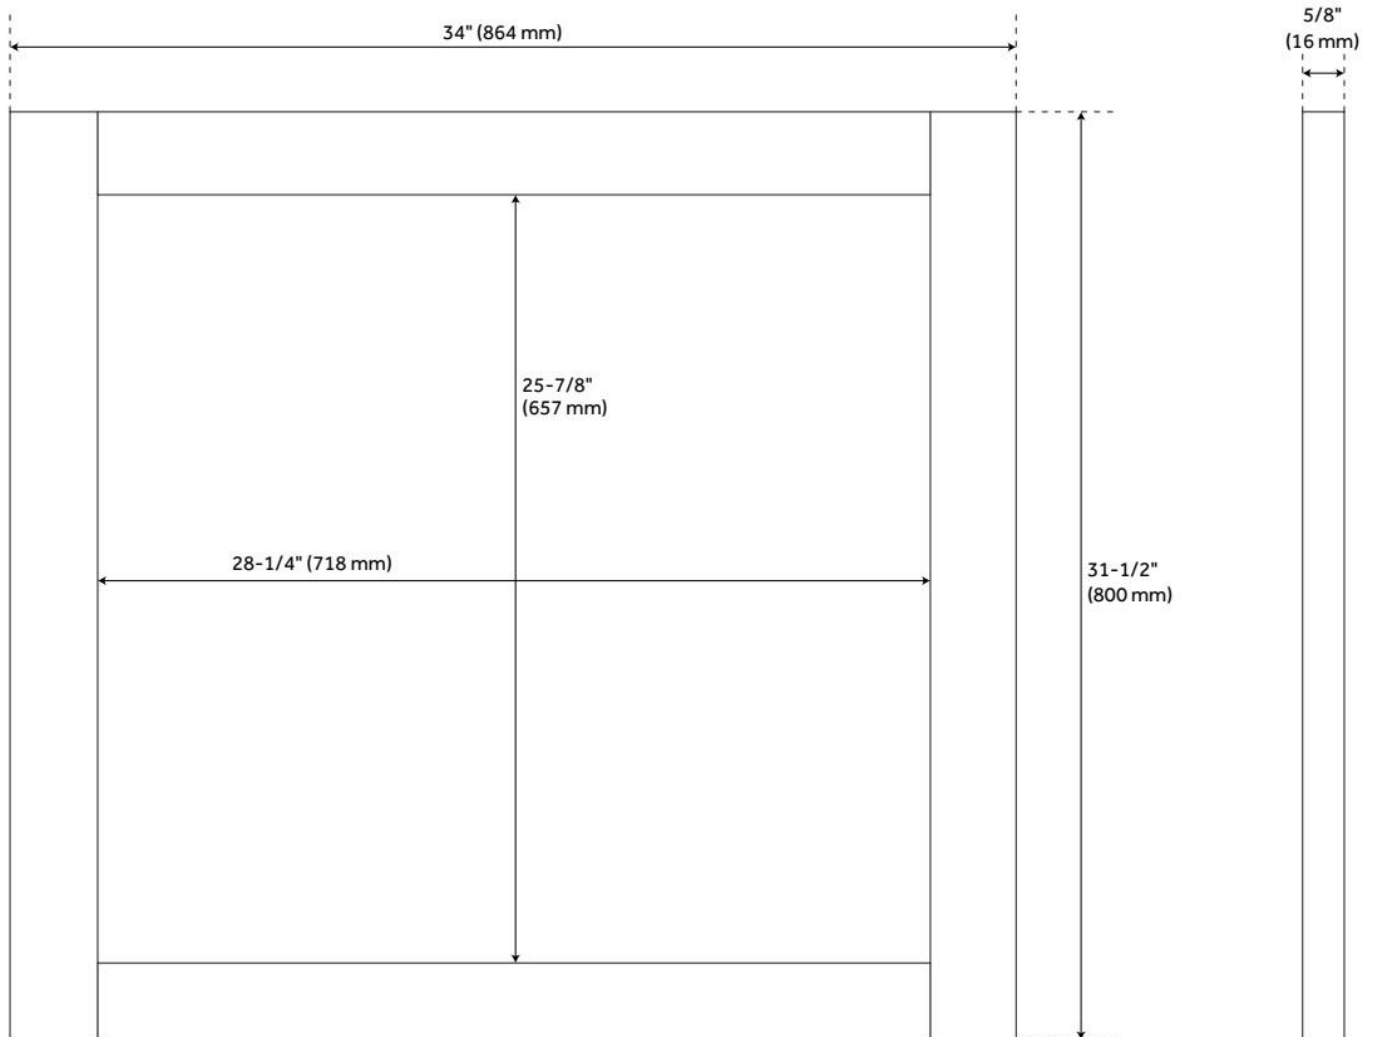

FALLBROOK VANITY MIRROR - SOFT WHITE

SKU: 933512

Code: SH419534, SH419531, SH419542

FEATURES

Material: Wood

On/Off Switch: No

ADDITIONAL FEATURES

- Dimensions:
 - 22" Mirror overall dimensions: 22-1/8" W x 31-1/2" H x 5/8" D. Mirror only dimensions: 16-1/2" W x 25-7/8"H.
 - 34" Mirror overall dimensions: 34" W x 31-1/2" H x 5/8" D. Mirror only dimensions: 28-1/4" W x 25-7/8"H.
 - 56" Mirror overall dimensions: 56" W x 31-1/2" H x 5/8" D. Mirror only dimensions: 50-3/8" W x 25-7/8"H.
- All dimensions are ($\pm 1/2"$).

REVISED 8/23/2024

FALLBROOK VANITY MIRROR - SOFT WHITE

SKU: 933512

Code: SH419534, SH419531, SH419542

REVISED 8/23/2024

FALLBROOK VANITY MIRROR - SOFT WHITE

SKU: 933512

Code: SH419534, SH419531, SH419542

REVISED 8/23/2024

FALLBROOK VANITY MIRROR - SOFT WHITE

SKU: 933512

Code: SH419534, SH419531, SH419542

REVISED 8/23/2024