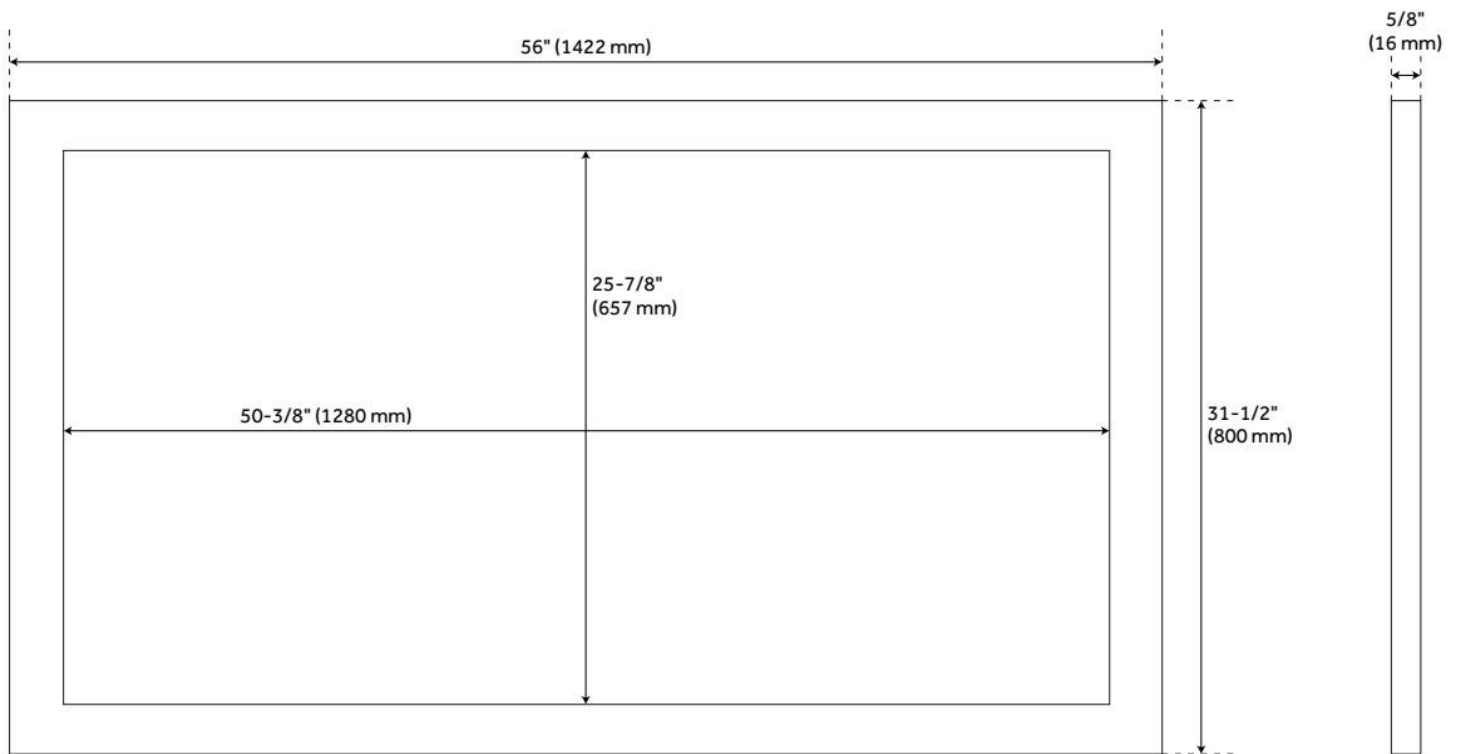

FALLBROOK VANITY MIRROR - SOFT WHITE

SKU: 933512

Code: SH419534, SH419531, SH419542

FEATURES

Material: Wood

On/Off Switch: No

ADDITIONAL FEATURES

- Dimensions:
 - 22" Mirror overall dimensions: 22-1/8" W x 31-1/2" H x 5/8" D. Mirror only dimensions: 16-1/2" W x 25-7/8"H.
 - 34" Mirror overall dimensions: 34" W x 31-1/2" H x 5/8" D. Mirror only dimensions: 28-1/4" W x 25-7/8"H.
 - 56" Mirror overall dimensions: 56" W x 31-1/2" H x 5/8" D. Mirror only dimensions: 50-3/8" W x 25-7/8"H.
- All dimensions are ($\pm 1/2"$).

REVISED 8/23/2024

FALLBROOK VANITY MIRROR - SOFT WHITE

SKU: 933512

Code: SH419534, SH419531, SH419542

REVISED 8/23/2024