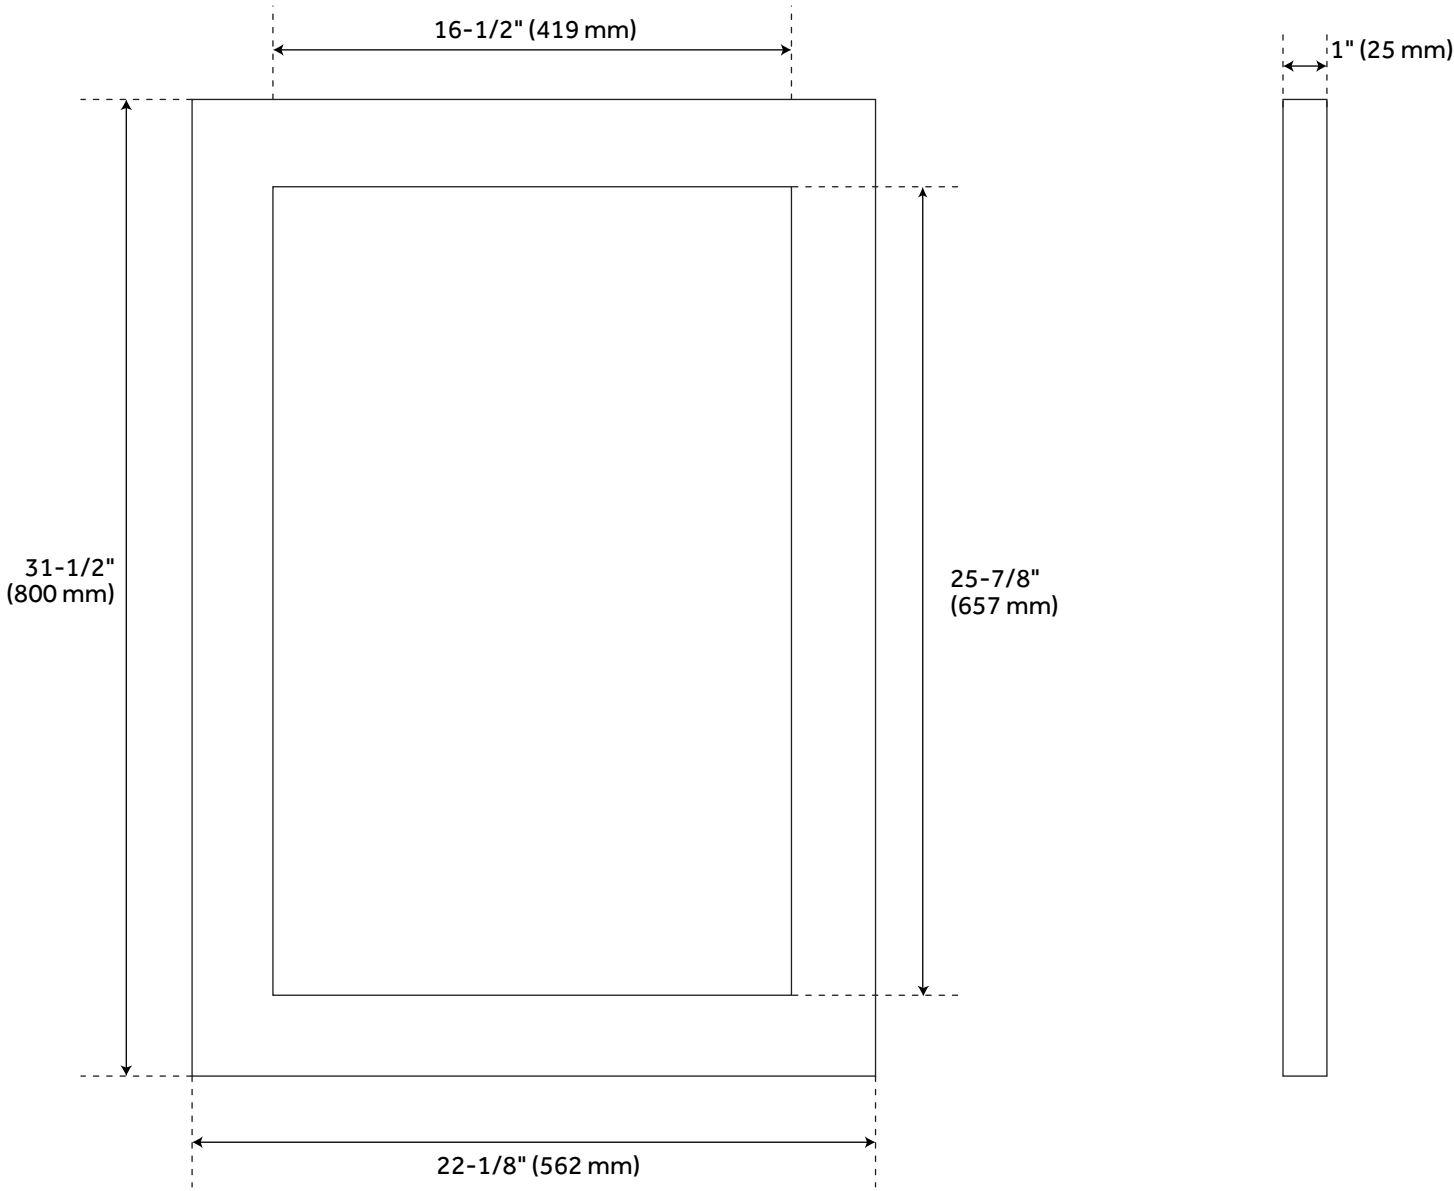

FALLBROOK VANITY MIRROR - SOFT WHITE

SKU: 933512

Code: SH419534, SH419542, SH419531

FEATURES

- Features: Framed
- Design: Modern
- Product Finish: Soft White
- Material: Wood
- Height: 31-1/2"
- Depth: 5/8"
- Mounting Hardware Included: Yes
- Assembly Required: No
- Shape: Rectangle
- Mirror Shape: Rectangle
- Mirror Only Height: 25-7/8"

REVISED 3/7/2024

FALLBROOK VANITY MIRROR - SOFT WHITE

SKU: 933512

Code: SH419534, SH419542, SH419531

ADDITIONAL FEATURES

- Dimensions:
 - 22" Mirror overall dimensions: 22-1/8" W x 31-1/2" H x 5/8" D. Mirror only dimensions: 16-1/2" W x 25-7/8"H.
 - 34" Mirror overall dimensions: 34" W x 31-1/2" H x 5/8" D. Mirror only dimensions: 28-1/4" W x 25-7/8"H.
 - 56" Mirror overall dimensions: 56" W x 31-1/2" H x 5/8" D. Mirror only dimensions: 50-3/8" W x 25-7/8"H.
- All dimensions are ($\pm 1/2"$).

REVISED 3/7/2024

22" FALLBROOK VANITY MIRROR - SOFT WHITE

All dimensions and specifications are nominal and may vary. Use actual products for accuracy in critical situations.

34" FALLBROOK VANITY MIRROR - SOFT WHITE

All dimensions and specifications are nominal and may vary. Use actual products for accuracy in critical situations.

56" FALLBROOK VANITY MIRROR - SOFT WHITE

All dimensions and specifications are nominal and may vary. Use actual products for accuracy in critical situations.