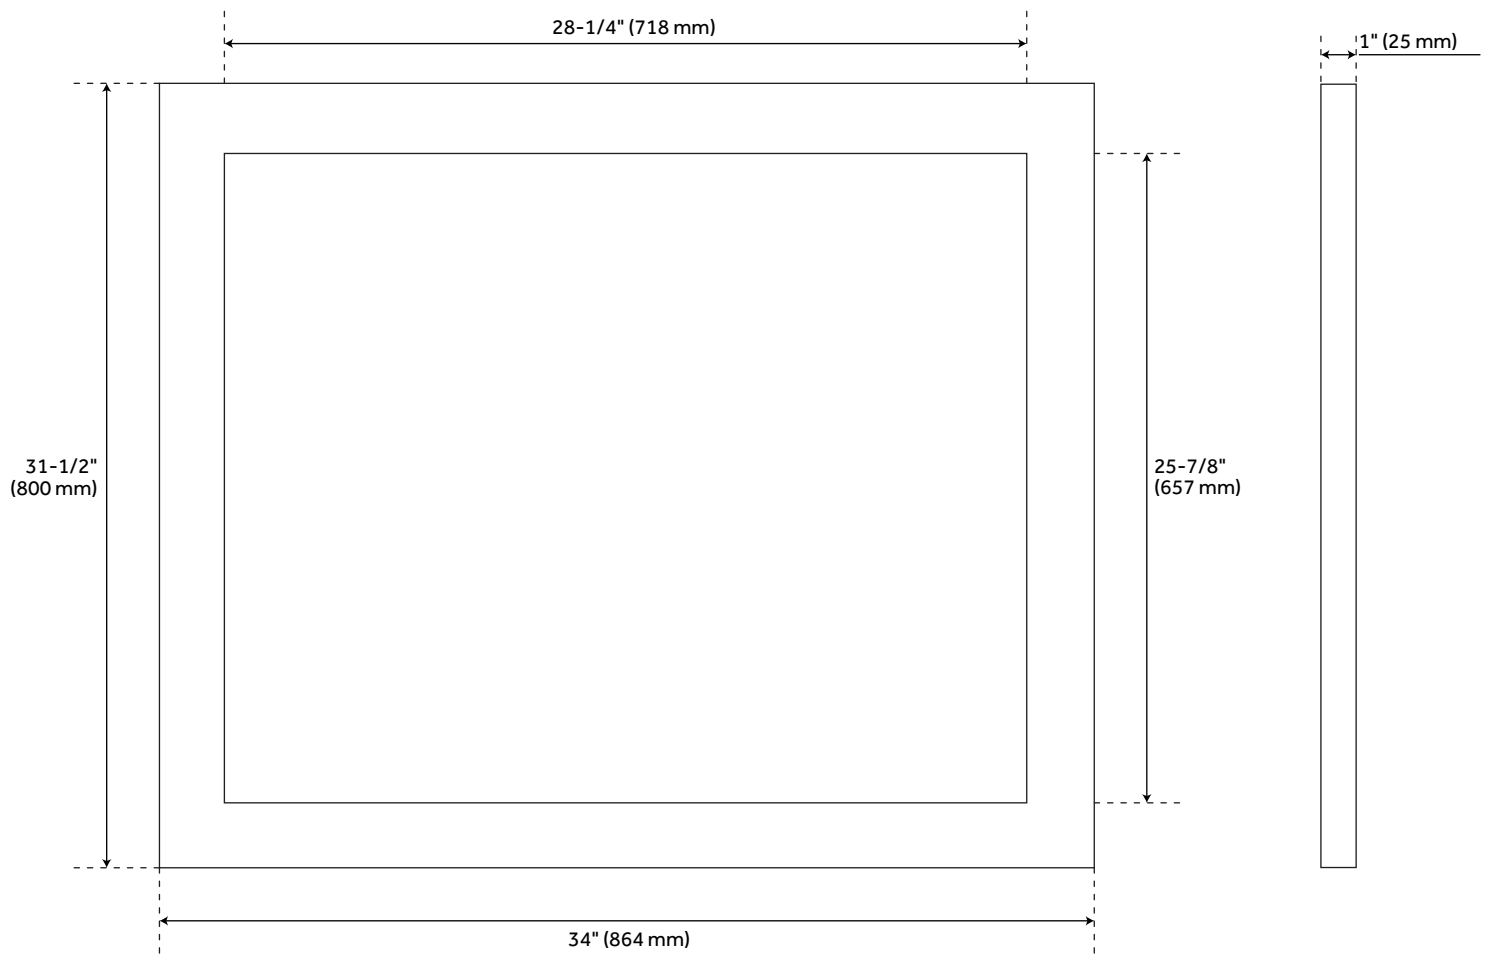

FALLBROOK VANITY MIRROR - SOFT WHITE

SKU: 933512

Code: SH419534, SH419542, SH419531

FEATURES

- Features: Framed
- Design: Modern
- Product Finish: Soft White
- Material: Wood
- Height: 31-1/2"
- Depth: 5/8"
- Mounting Hardware Included: Yes
- Assembly Required: No
- Shape: Rectangle
- Mirror Shape: Rectangle
- Mirror Only Height: 25-7/8"

REVISED 3/7/2024

FALLBROOK VANITY MIRROR - SOFT WHITE

SKU: 933512

Code: SH419534, SH419542, SH419531

ADDITIONAL FEATURES

- Dimensions:
 - 22" Mirror overall dimensions: 22-1/8" W x 31-1/2" H x 5/8" D. Mirror only dimensions: 16-1/2" W x 25-7/8"H.
 - 34" Mirror overall dimensions: 34" W x 31-1/2" H x 5/8" D. Mirror only dimensions: 28-1/4" W x 25-7/8"H.
 - 56" Mirror overall dimensions: 56" W x 31-1/2" H x 5/8" D. Mirror only dimensions: 50-3/8" W x 25-7/8"H.
- All dimensions are ($\pm 1/2"$).

REVISED 3/7/2024

22" FALLBROOK VANITY MIRROR - SOFT WHITE

All dimensions and specifications are nominal and may vary. Use actual products for accuracy in critical situations.

34" FALLBROOK VANITY MIRROR - SOFT WHITE

All dimensions and specifications are nominal and may vary. Use actual products for accuracy in critical situations.

56" FALLBROOK VANITY MIRROR - SOFT WHITE

All dimensions and specifications are nominal and may vary. Use actual products for accuracy in critical situations.