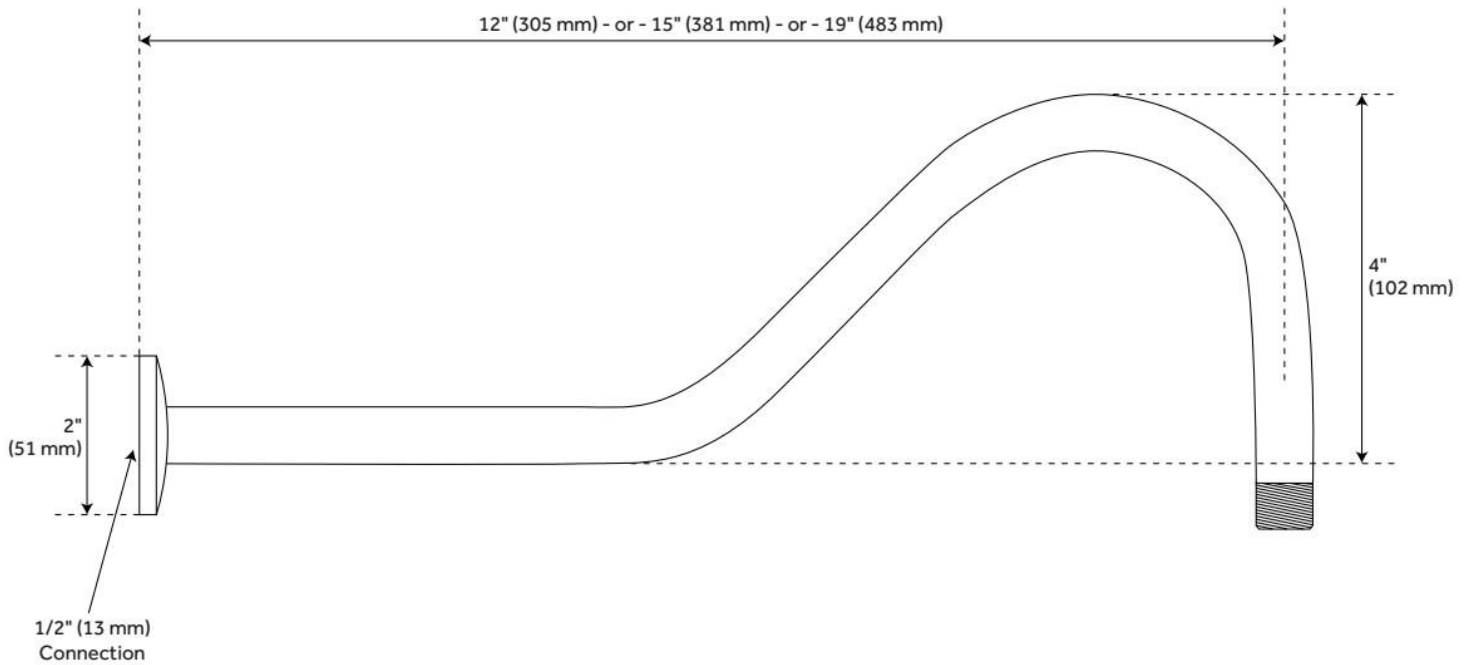

VICTORIAN SHOWER ARM

SKU: 933658

Code: SH420065, SH420066, SH420067, SH420069, SH420070, SH420071, SH420073, SH420074, SH420075

FEATURES

Material: Brass

Connection Type: 1/2" NPT

ADDITIONAL FEATURES

- Shower arm flange measures 2" in diameter.

REVISED 5/31/2024

VICTORIAN SHOWER ARM

SKU: 933658

Code: SH420065, SH420066, SH420067, SH420069, SH420070, SH420071, SH420073, SH420074, SH420075

REVISED 5/31/2024