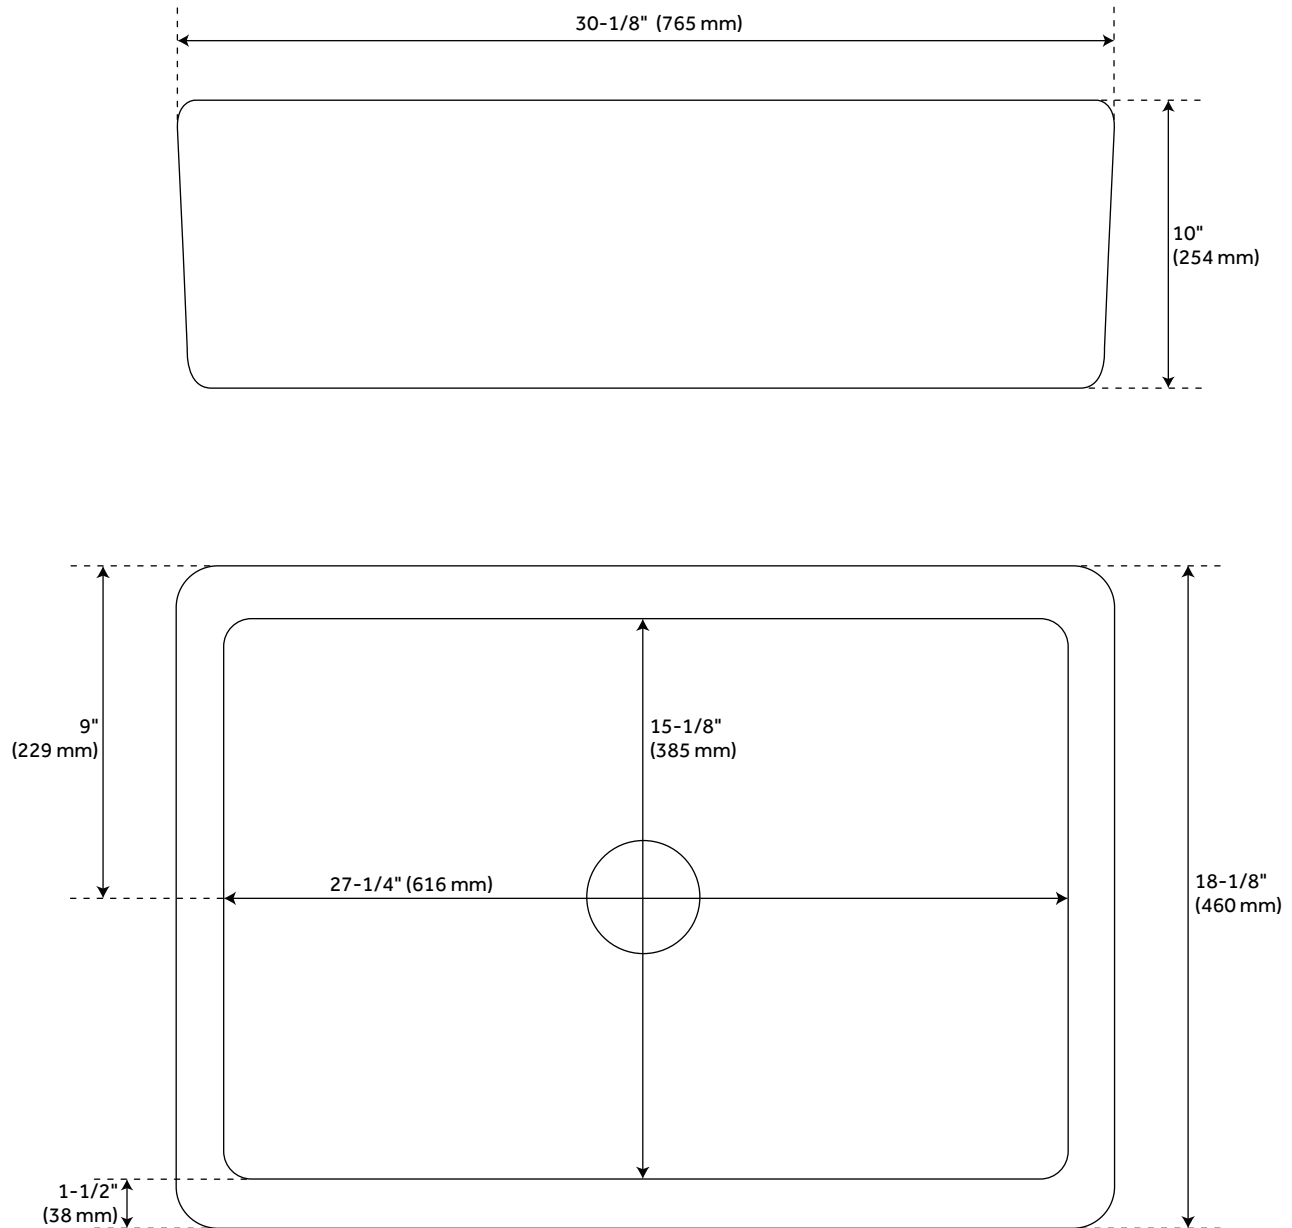

30" MITZY FIRECLAY REVERSIBLE FARMHOUSE SINK - SMOOTH APRON- WHITE

SKU: 933882
Code: SH420787

FEATURES

Material: Fireclay
Length: 30-1/8"
Width: 18-1/8"
Height: 10"
Number of Basins: 1
Sink Installation: Farmhouse
Product Color: White
Faucet Centers: No Faucet Hole
Basin Length: 27-1/4"
Basin Width: 15-1/8"
Fits Drain Hole Size: 3-1/2"
Exterior Treatment: Smooth
Interior Treatment: Smooth
Drain Included: Optional
Faucet Included: No
Basin Configuration: Single
Apron Design: Smooth
Water Depth to Rim: 9-1/8"
Apron Front Rim Thickness: 1-1/2"
Side and Back Rim Thickness: 1-1/2"
Faucet Holes: No Faucet Hole
Reversible Mounting: Yes

REVISED 3/31/2023

30" MITZY FIRECLAY REVERSIBLE FARMHOUSE SINK - SMOOTH APRON- WHITE

SKU: 933882

Code: SH420787

ADDITIONAL FEATURES

- Made from fireclay.
- Sink is finished on four sides.
- This sink has a hollow casting that produces a product that is lighter in weight and easier to install.
- If purchasing drain separately, it must be able to accommodate a sink drain thickness of 1".
- All sink dimensions are ($\pm 1/2"$).

REVISED 3/31/2023

30" MITZY FIRECLAY REVERSIBLE FARMHOUSE SINK - SMOOTH APRON - WHITE

SKU: 933882

All dimensions and specifications are nominal and may vary. Use actual products for accuracy in critical situations.