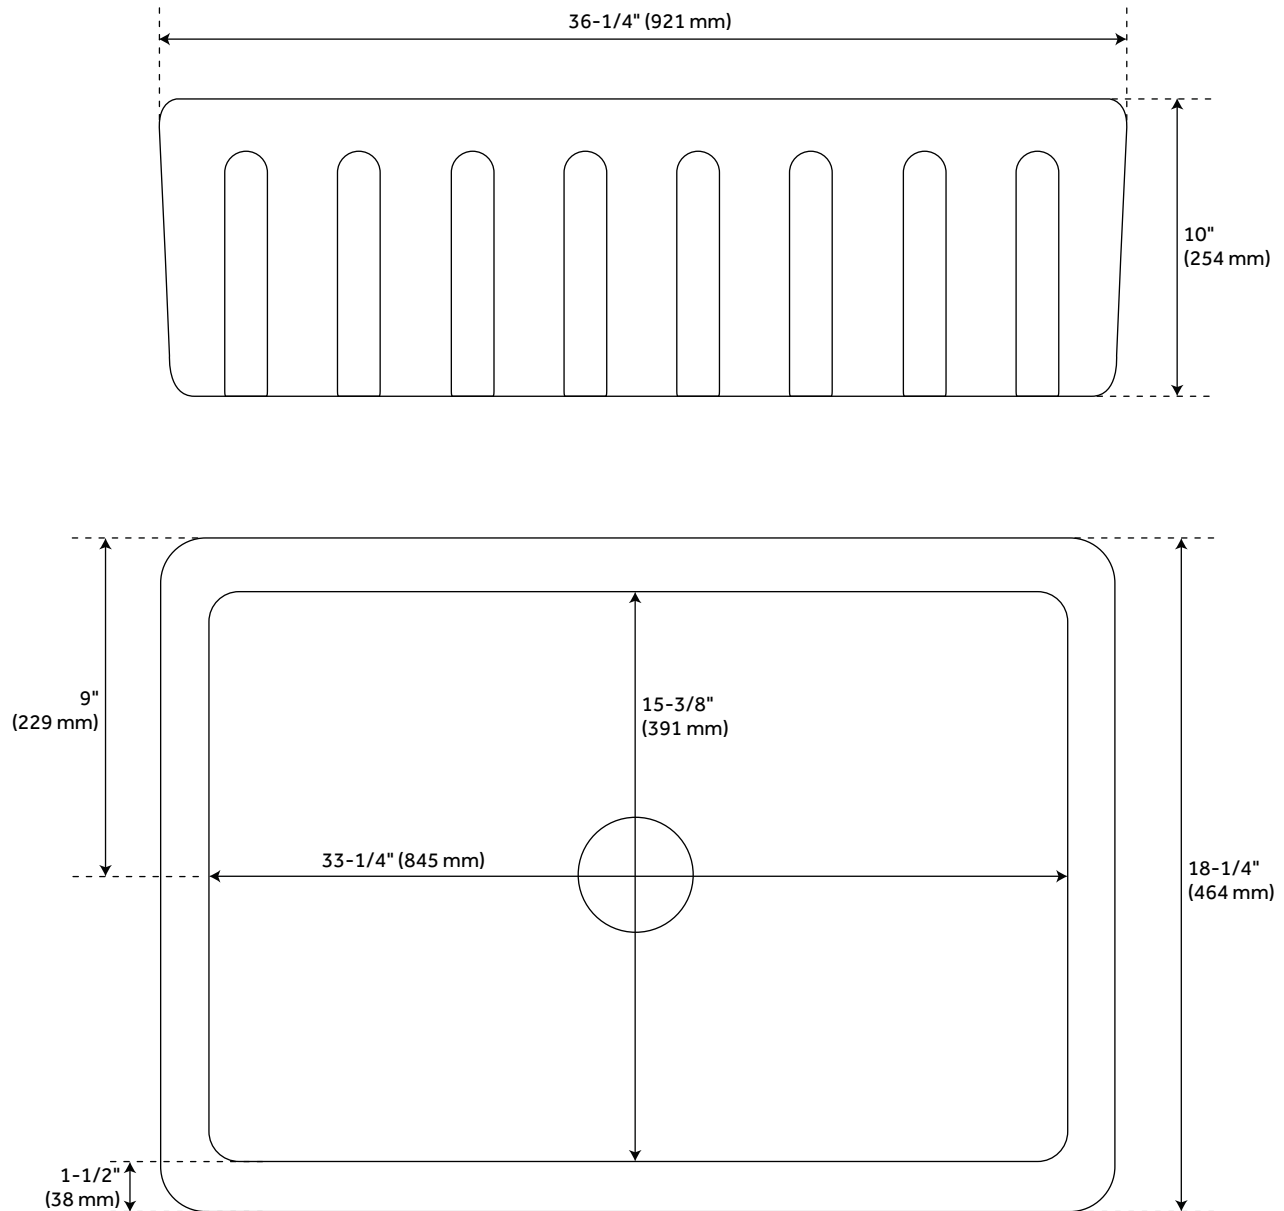

36" MITZY FIRECLAY REVERSIBLE FARMHOUSE SINK - FLUTED APRON - BISCUIT

SKU: 933889

All dimensions and specifications are nominal and may vary. Use actual products for accuracy in critical situations.